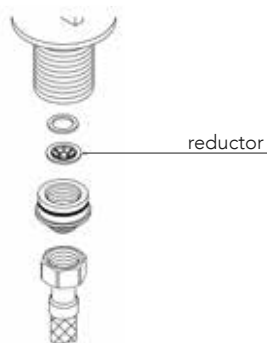

A-LE23R

Collection A

REDUCER POSITION

DESCRIPTION

Single-lever worktop mixer with Ø18x378mm swivel spout.

Made of brass.

COMPONENTS

- Ceramic cartridge
- Drain valve with overflow
- 2 hoses of 350mm
- 1 hose 490mm

FLOW RATES

3.0 bar 8,1 lpm

AVAILABLE REDUCERS

- 4l/min BREEAM
- 5l/min
- 6l/min
- 7l/min
- 9l/min

AG 1 WATER CONSUMPTION - REDUCERS
FLOW AND AERATORS. Tech Note NT17

FINISHES AVAILABLE

Matt black

Matt white