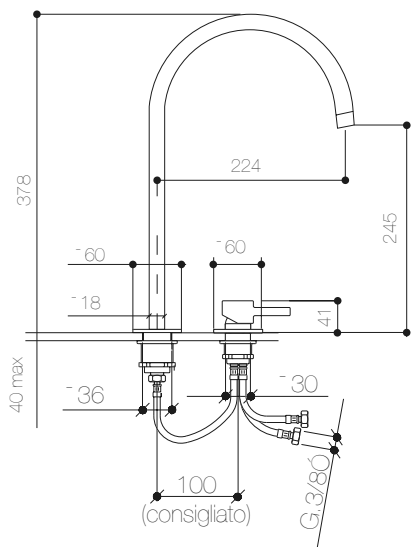

A-LE23R

Collection A

REDUCER POSITION

DESCRIPTION

Single-lever worktop mixer with Ø18x378mm swivel spout.

Made of brass.

COMPONENTS

- Ceramic cartridge
- Drain valve with overflow
- 2 hoses of 350mm
- 1 hose 490mm

FLOW RATES

3.0 bar 8,1 lpm

AVAILABLE REDUCERS

- 4l/min BREEAM
- 5l/min
- 6l/min
- 7l/min
- 9l/min

AG 1 WATER CONSUMPTION - REDUCERS
FLOW AND AERATORS. Tech Note NT17

FINISHES AVAILABLE

Matt black

Matt white