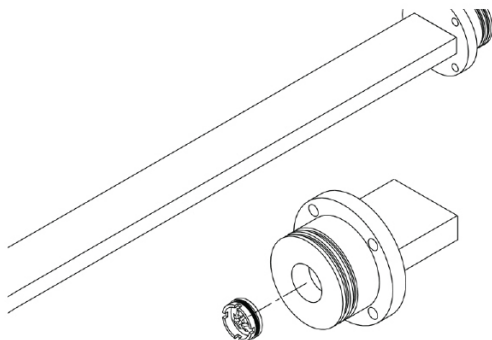

UBICACIÓN REDUCTOR

DESCRIPCIÓN

Mezclador monomando a pared con caño de Ø18x150mm.

Fabricado en latón.

COMPONENTES

Partes internas del mezclador con mando. A-LP21-UP

Set completo con caño de 150mm y arandelas. A-LP21-AP

Níquel
cepillado

Oro
cepillado

A-LP21

Collection A

REDUCER POSITION

Made in EU

DESCRIPTION

Wall-mounted single-lever monoblock mixer with Ø18x150mm spout.

Made of brass.

COMPONENTS

Internal parts of the mixer with command.	A-LP21-UP
Complete set with spout 150mm and washers.	A-LP21-AP
— Ceramic cartridge	

FLOW RATES

3.0 bar	11,3 lpm
---------	----------

AVAILABLE REDUCERS