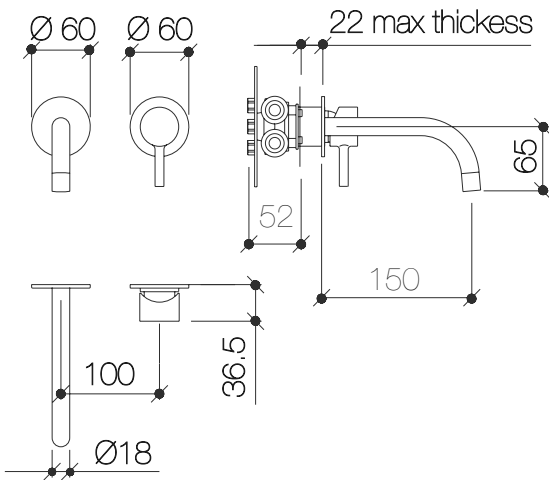

UBICACIÓN REDUCTOR

DESCRIPCIÓN

Mezclador monomando a pared con caño de Ø18x150mm.

Fabricado en latón.

COMPONENTES

Partes internas del mezclador con mando. A-LP21-UP

Set completo con caño de 150mm y arandelas. A-LP21-AP

Níquel
cepillado

Oro
cepillado

A-LP21

Collection A

REDUCER POSITION

Made in EU

DESCRIPTION

Wall-mounted single-lever monoblock mixer with Ø18x150mm spout.

Made of brass.

COMPONENTS

Internal parts of the mixer with command.	A-LP21-UP
Complete set with spout 150mm and washers.	A-LP21-AP
— Ceramic cartridge	

FLOW RATES

3.0 bar	11,3 lpm
---------	----------

AVAILABLE REDUCERS