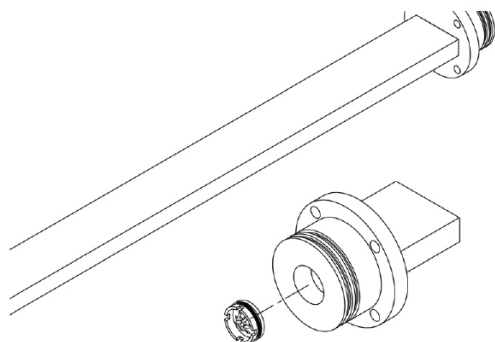

UBICACIÓN REDUCTOR

DESCRIPCIÓN

Mezclador monomando a pared con caño de Ø18x150mm.

Fabricado en latón.

COMPONENTES

Partes internas del mezclador con mando. A-LP21-UP

Set completo con caño de 150mm y arandelas. A-LP21-AP

Níquel
cepillado

Oro
cepillado

A-LP21

Collection A

REDUCER POSITION

Made in EU

DESCRIPTION

Wall-mounted single-lever monoblock mixer with Ø18x150mm spout.

Made of brass.

COMPONENTS

Internal parts of the mixer with command.	A-LP21-UP
Complete set with spout 150mm and washers.	A-LP21-AP
— Ceramic cartridge	

FLOW RATES

3.0 bar	11,3 lpm
---------	----------

AVAILABLE REDUCERS