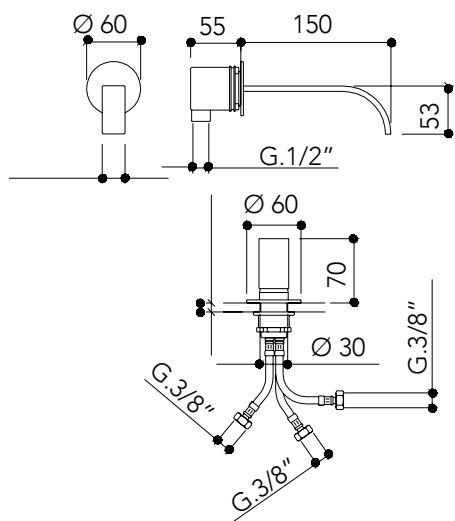

C-LP21/ME

Collezione C

DESCRIZIONE

Miscelatore monocomando 2 ad appoggio con bocca di 150 mm.

Fabbricato in ottone.

COMPONENTI

- Cartuccia in ceramica
- Due flessibili da 350 mm
- Flessibile da 490 mm

PORTATE

3.0 bar

5l/min

FINITURA DISPONIBILI

Nero
opaco

Bianco
opaco

Oro
lucido

Cromo

Nichel
spazzolato

Crude