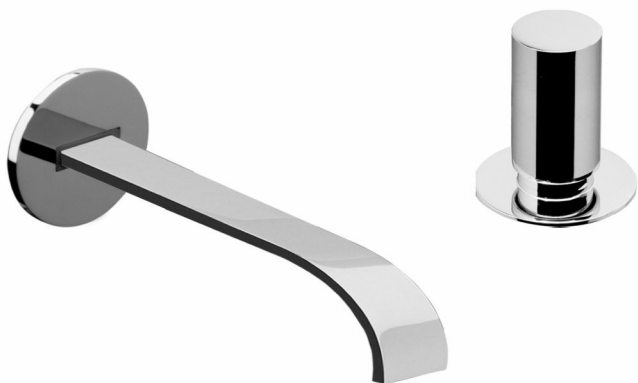

C-LP21/ME

Collezione C

DESCRIZIONE

Miscelatore monocomando 2 ad appoggio con bocca di 150 mm.

Fabbricato in ottone.

COMPONENTI

- Cartuccia in ceramica
- Due flessibili da 350 mm
- Flessibile da 490 mm

PORTATE

3.0 bar

5l/min

FINITURA DISPONIBILI

Nero
opaco

Bianco
opaco

Oro
lucido

Cromo

Nichel
spazzolato

Crude