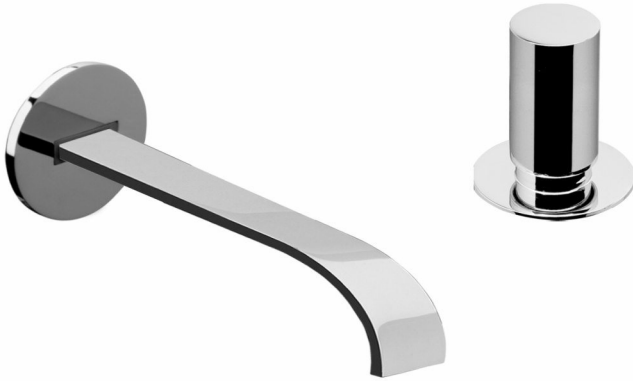

## DESCRIPTION

Single lever mixer 2 with Ø150 mm spout on countertop.  
Made of brass.

## COMPONENTS

- Ceramic cartridge
- Two 350 mm hoses
- One 490 mm hose

## FINISHES AVAILABLE

Matt black

Matt white

Polished gold

Chrome

Brushed nickel

Crude