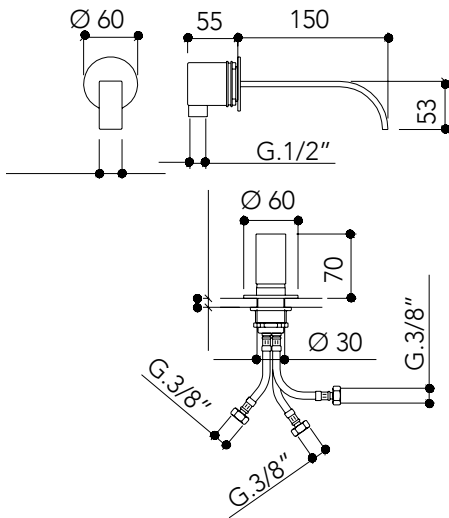

C-LP21/ME

Collection C

DESCRIPTION

Single lever mixer 2 with Ø150 mm spout on countertop.
Made of brass.

COMPONENTS

- Ceramic cartridge
- Two 350 mm hoses
- One 490 mm hose

FLOW RATES

3.0 bar   5l/min

FINISHES AVAILABLE