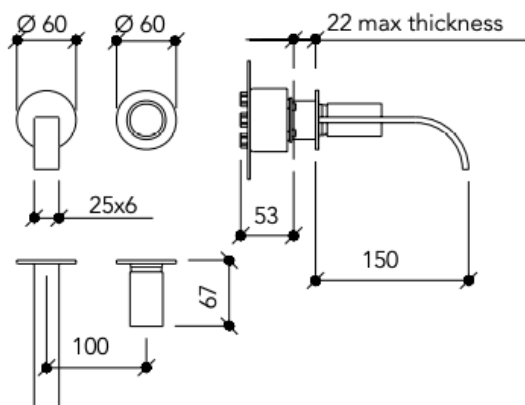

DESCRIZIONE

Miscelatore monocomando 2 a parete con bocca di 150 mm.

Fabbricato in ottone.

COMPONENTI

1. Cartuccia in ceramica
   - Parti interne del miscelatore con comando e inverter
   - Set completi con canna de 150 mm e rondelle
2. C-LP21-UP
   C-LP21-AP

PORTATE

3.0 bar   5l/min

FINITURA DISPONIBILI

Nero
opaco

Bianco
opaco

Oro
lucido

Cromo

Nichel
spazzolato

Crude