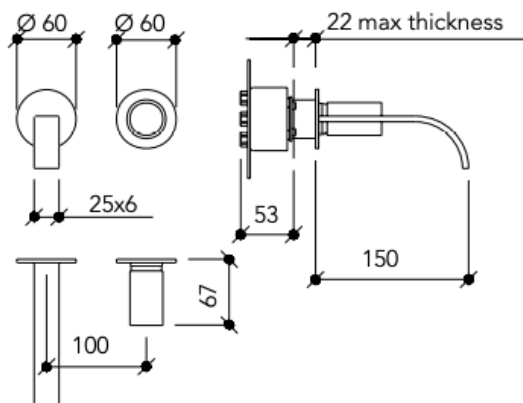

## DESCRIPCIÓN

Mezclador monomando 2 a pared con caño de Ø150 mm.

Fabricado en latón.

## DESCRIPTION

Wall-mounted single lever mixer with Ø150 mm spout.  
Made of brass.

## COMPONENTS

- Ceramic cartridge
- Internal parts of the mixer with knob and inversor C-LP21-UP
- Complete set with 150 mm spout and washers C-LP21-AP