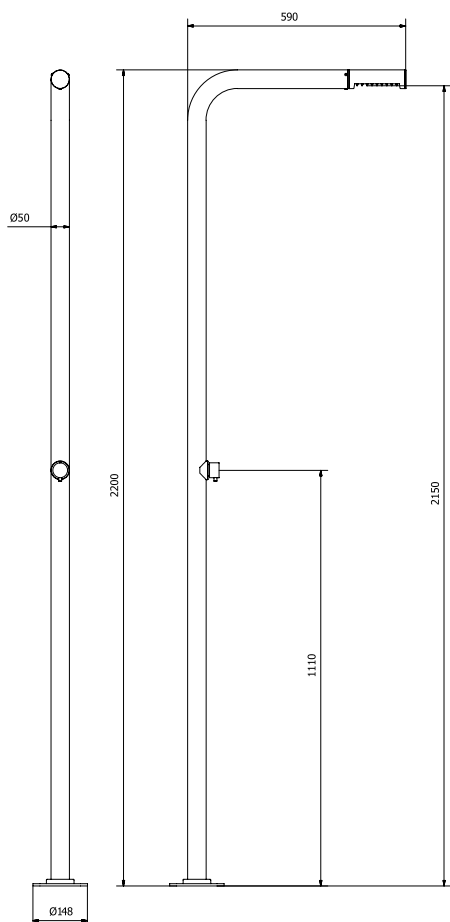

DEXTER 2

Outdoor showers

DESCRIPTION

Outdoor shower 2000mm and Ø50mm.
Cold or premixed water.

Made of AISI 316 stainless steel.

FLOW RATES

3.0 bar   7,1 l/min   **BREEM**

FINISHES AVAILABLE

Polished
stainless
steel

Brushed
stainless
steel

Matt
white

Matt
black