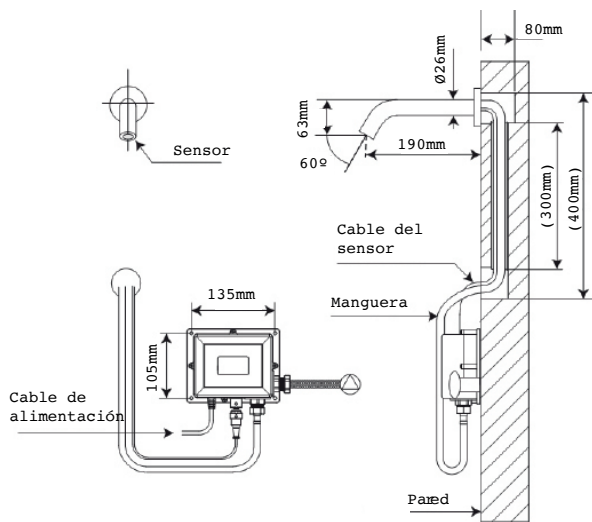

- For cold and premixed water*.
- Made of brass.
- Sensor range: between 1 and 30cm.
- Monocular sensor.
- *Mixer not included.

TECHNICAL DATA

- Connection to 220V
- Consumption of 2W in idle and 4W in functioning
- Water pressure: 0.05 - 0.8MPa
- Ambient temperature: 1-55°C
- Water temperature: 0-45°C
- Maximum washing time: 60S ± 5S

Chrome

**DESCRIZIONE**

- Rubinetteria elettronica a muro.
- Per acqua fredda e premiscelata*.
 - Realizzato in ottone.
 - Portata del sensore: tra 1 e 30 cm.
 - Sensore monoculare.
- *Mixer non incluso.