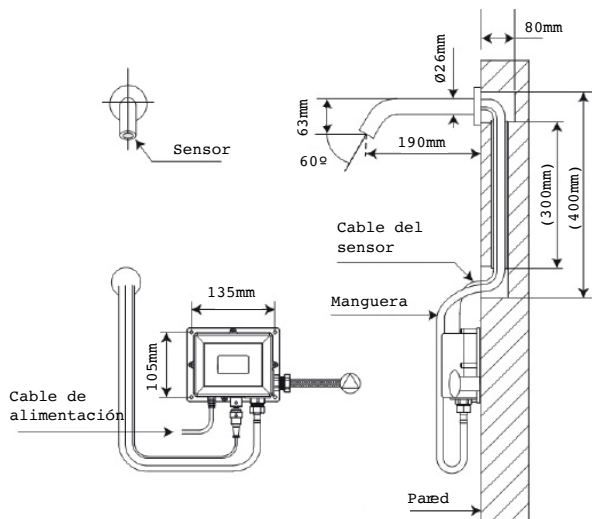

HANDS-FREE

E-LP11

Electronic taps

ES | EN | IT | FR

www.iconico.es
hola@iconico.es

DESCRIPTION

Electronic wall taps.

- For cold and premixed water*.
- Made of brass.
- Sensor range: between 1 and 30cm.
- Monocular sensor.
- *Mixer not included.

TECHNICAL DATA

- Connection to 220V
- Consumption of 2W in idle and 4W in functioning
- Water pressure: 0.05 - 0.8MPa
- Ambient temperature: 1-55°C
- Water temperature: 0-45°C
- Maximum washing time: 60S ± 5S

FLOW WITH STANDARD REDUCER

3.0 bar	3,7L/min

REDUCERS AVAILABLE

3.0	<1,9L/min

FINISHES AVAILABLE

Matt
black

Brushed
nickel

Matt
white

Chrome