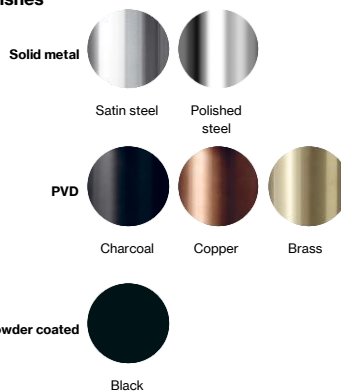

Available finishes

Spare parts/ accessories 14296174107 - Sectioned bolt set M4x10mm

Mounting <https://dline.com/mounting-instructions/>

Product care