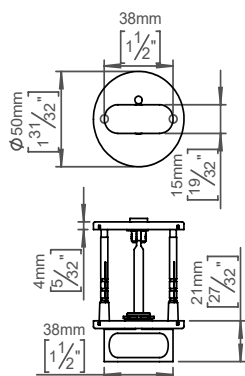

Toilet indicator

Knud Holscher collection

Product 6L90, snap-on cover, cc 38mm, f/31-47mm.

Tender text Knud Holscher collection, Toilet indicator, 6L90, snap-on cover, cc 38mm, f/31-47mm. Manufactured in the highest quality marine grade, AISI 316 stainless steel, protecting against high levels of corrosion. 20-year warranty.

Product specification Dimensions: 50x50x23mm
Spindle: 6x6mm
Material: stainless steel AISI 316
Surface finish: satin grain 320, crafted by hand
[20-year warranty (5 years for coated items)](#)