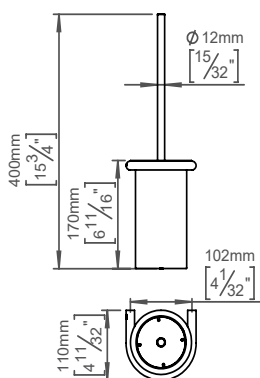

Toilet brush holder

Knud Holscher collection

Product Handle, grey brush, theft proof.

Tender text Knud Holscher collection, toilet brush holder, theft proof, SS handle & grey brush. Manufactured in the highest quality marine grade, AISI 316 stainless steel, protecting against high levels of corrosion. 20-year warranty

Product specification Dimensions: 116x400x110mm
Material: stainless steel AISI 316
Surface finish: satin grain 320, crafted by hand
[20-year warranty (5 years for coated items)](#)