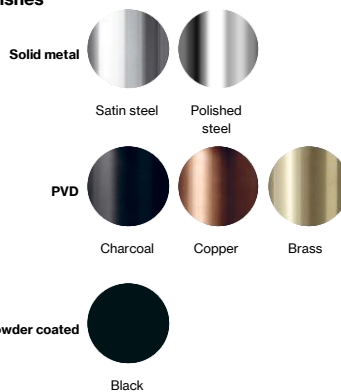

Available finishes

Spare parts/ accessories 14706125134 - toilet brush head, grey, w/inliner
14706102020 - toilet brush handle, SS, w/thread

Mounting <https://dline.com/mounting-instructions/>

Product care