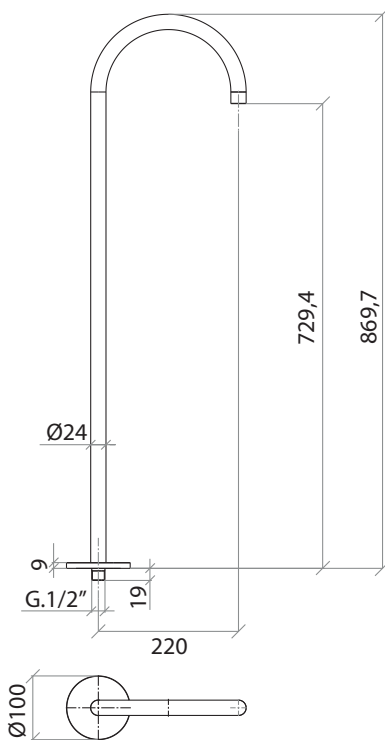

A-BE28

Bañera

DESCRIPCIÓN

Grifo autoportante para bañera con caño de 869,7 mm de alto para montaje suelo. Combinable con mezclador monomando modelo 1 o 2.

Fabricada en latón.

COMPONENTES

- Cartucho cerámico.
- Parte interna del grifo: A-BE28-UP.

DESCRIPTION

Freestanding bathtub faucet with 869.7 mm high spout for floor mounting. Can be combined with single-lever mixer model 1 or 2.

Made of brass.

COMPONENTS

- Ceramic cartridge.
- Internal part of the faucet: A-BE28-UP.

FLOW RATE

3.0 bar 22 l/min

AVAILABLE FINISHES

Chrome

Crude

Matt black

Matt white

Brushed nickel

Brushed copper

Brushed gold

Gunmetal

Base for floor mounting.

Dimensions in mm.

Made in EU

A-BE28

Baignoire