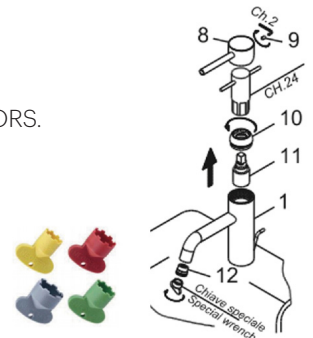

A-LE11V64R

Lavabo

DESCRIPCIÓN

Grifo de lavabo con mezclador monomando de 147,5 mm de alto sobre encimera.

Fabricado en latón

COMPONENTES

- Cartucho cerámico.
- Incluye válvula click-clack para desagüe con rebosadero.
- 2 latiguillos de 350mm.

Oro cepillado

Gunmetal

Dimensiones en mm.

Made in EU

A-LE11V64R

Basin

DESCRIPTION

Monoblock mixer on countertop with 147,5 mm. spout.

Made of brass.

COMPONENTS

- Ceramic cartridge.
- Includes click-clack drain valve with overflow.
- 2 hoses of 350mm.

FLOW RATE

3.0 bar 9,6 l/min

AVAILABLE FLOW REDUCERS

1,9 l/min - Ref. 303000/7W

5 l/min - Ref. 303000/7B

AG 1 WATER CONSUMPTION
REDUCERS FLOW - AND AERATORS.
Tech Note NT17

A special key is required for the disassembly of the reducer.

RELATED PRODUCTS

A-LE11: 147,5 mm. basin tap

A-LE11V64: 147,5 mm. basin tap