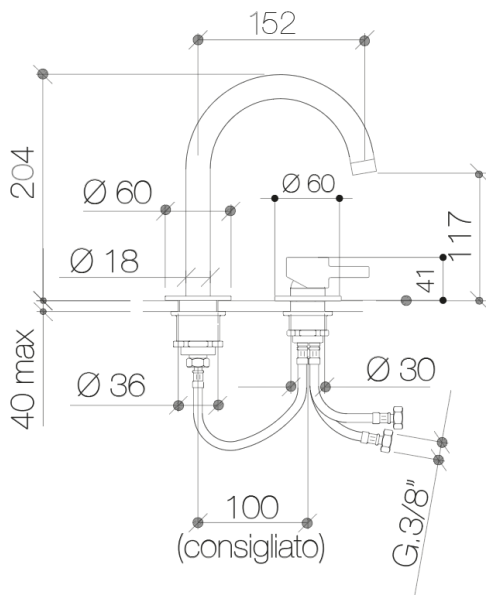

A-LE22R

Collection A

DESCRIPTION

Wall-mounted single-lever mixer with Ø18x204mm countertop spout.

Made of brass.

COMPONENTS

- Ceramic cartridge
- Drain valve with overflow
- 2 hoses of 350mm
- 1 hose 490mm

FLOW RATES

3.0 bar   8,1 l/m

FLOW REDUCERS AVAILABLE

- 3 l/min
- 4 l/min BREEAM*
- 5 l/min
- 6 l/min

AG 1 WATER CONSUMPTION - REDUCERS
FLOW AND AERATORS. Tech Note NT17

FINISHES AVAILABLE