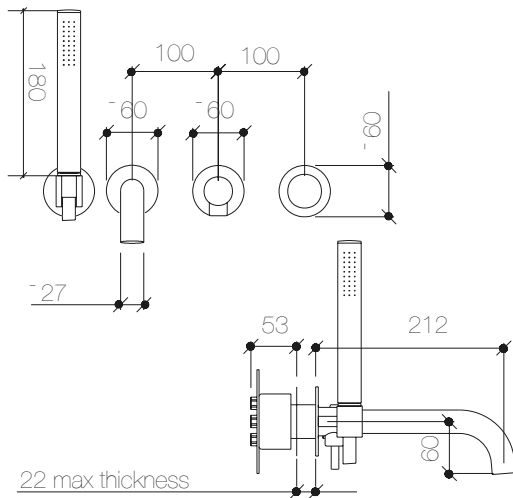

## DESCRIPCIÓN

Mezclador monomando a pared con inversor, ducha de mano y caño de  $\varnothing 27 \times 212$ mm.

Fabricado en latón.

## DESCRIPTION

Wall-mounted single-lever mixer with inverter, hand shower and  $\varnothing 27 \times 212$ mm spout.

Made of brass.

## COMPONENTS

Internal parts of the mixer with remote control and inverter. A2-BP42-UP

Complete set with spout 212mm, washers and kit hand shower. A2-BP42-AP

- Ceramic cartridge.
- 1/2" recessed body thread.

## DESCRIZIONE

Miscelatore monocomando a parete con inverter, doccia e bocca  $\varnothing 27 \times 212$ mm.

Realizzato in ottone.