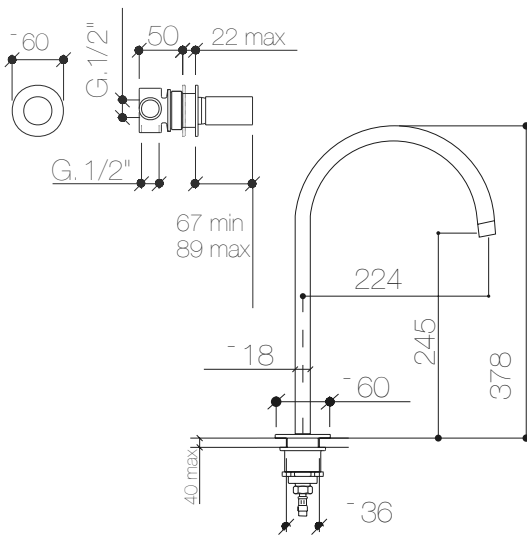

FINISHES AVAILABLE

Matt
black

Matt
white

Brushed
gold

Brushed
copper