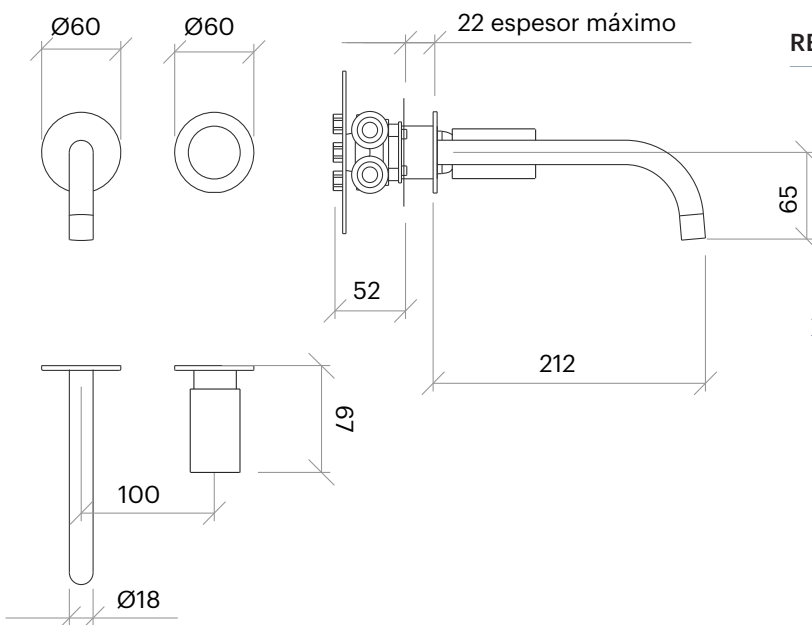

Dimensiones en mm.

Made in EU

A2-LP22

Basin

DESCRIPTION

Wall-mounted single lever basin mixer tap model 2, with spout $\text{Ø}18 \times 212$ mm.

Made of brass.

COMPONENTS

- Ceramic cartridge.
- $1/2''$ recessed body thread.
- Internal parts of the mixer with command: A2-LP22-UP.
- Complete set with spout 212 mm and washers: A2-LP22-AP.

FLOW RATE

3.0 bar 11,3 l/min

AVAILABLE FLOW REDUCERS

- 1,5 l/min - Ref. 114020/3x
- 4 l/min - Ref. 113013/3A
- 5 l/min - Ref. 113013/3B

AG 1 WATER CONSUMPTION REDUCERS FLOW AND AERATORS. Tech Note NT17

RELATED PRODUCTS

- A2-LP21: $\text{Ø}18 \times 150$ mm. spout.
- A2-LP21/ME: $\text{Ø}18 \times 150$ mm. spout, countertop single mixer.
- A2-LP22/ME: $\text{Ø}18 \times 212$ mm. spout., countertop single mixer.

AVAILABLE FINISHES

Dimensions in mm.

Made in EU

A2-LP22

Lave-mains

DESCRIPTION

Mitigeur mural pour vasque modèle 2, avec bec Ø18x212 mm.

Fabriqu  en laiton.