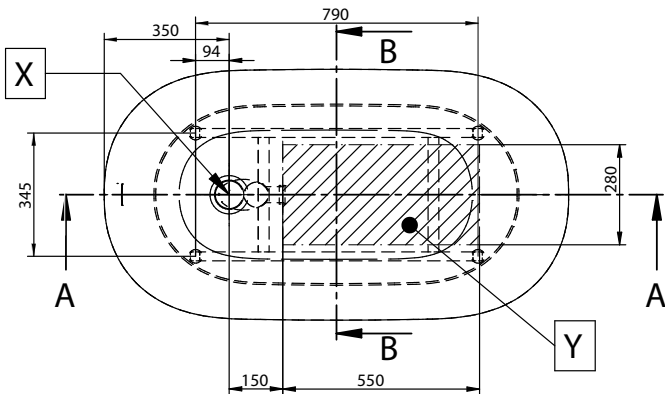

COMPONENTS

- Overflow and drain valve (in Solid surface) included.
- Galvanized seel structure
  - Adjustable feet
  - Siphon
  - Shut-off valve

X - Bathtub Drain Center.
Y - Suggested drainage area on the ground.

AVAILABLE FINISHES

Matt
white

RAL
Colour