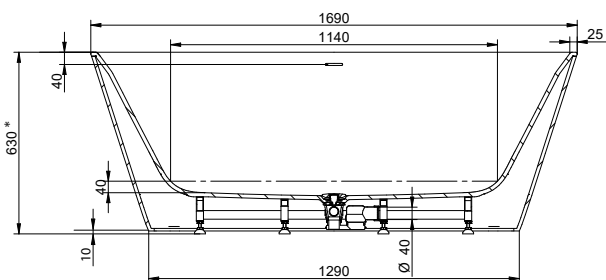

DESCRIPTION

Rectangular bathtub made of Solid Surface.

FEATURES

Dimensions	169x74x63 cm
Inside measurement	114x43x50 cm
Capacity	270 L
Weight	120 Kg
Pallet dimensions	196x106,5x85 cm
Pallet weight	184 Kg

COMPONENTS

- The body of the bathtub and the panel form a single piece.
- Support frame with adjustable legs.
- Drain with open / close up / down covered in decorative Solid Surface.

X - Bathtub Drain Center.
Y - Suggested drainage area on the ground.

AVAILABLE FINISHES

Matt
white

RAL
Colour