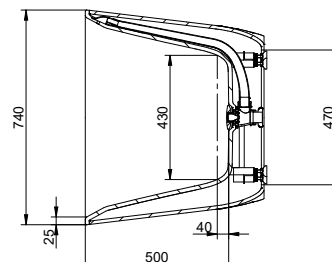

DESCRIPTION

Rectangular bathtub made of Solid Surface.

FEATURES

Dimensions	169x74x63 cm
Inside measurement	114x43x50 cm
Capacity	270 L
Weight	120 Kg
Pallet dimensions	196x106,5x85 cm
Pallet weight	184 Kg

COMPONENTS

- The body of the bathtub and the panel form a single piece.
- Support frame with adjustable legs.
- Drain with open / close up / down covered in decorative Solid Surface.

X - Bathtub Drain Center.
Y - Suggested drainage area on the ground.

AVAILABLE FINISHES

Matt
white

RAL
Colour