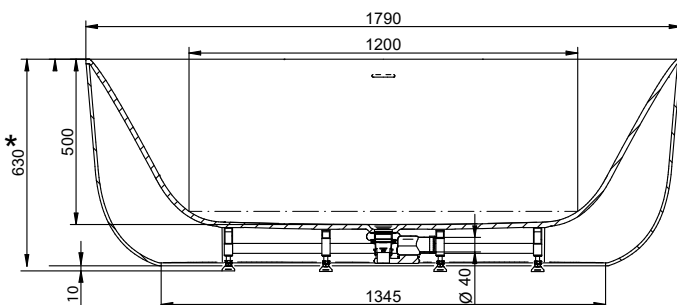

FINITIONS DISPONIBLES

Blanc
mat

Couleur
RAL