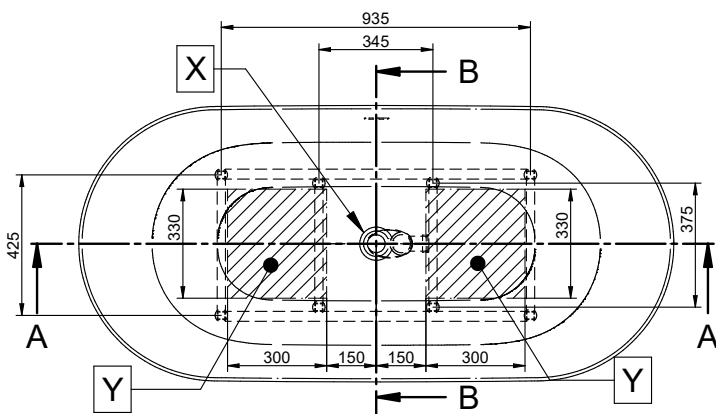

COMPOSANTS

- Le corps de la baignoire et le panneau forment une seule pièce.
- Châssis de support avec pieds réglables.
- Drain avec ouverture / fermeture haut / bas recouvert de Solid Surface décoratif.

X - Centre de vidange de la baignoire.
Y - Aire de drainage suggérée au sol.