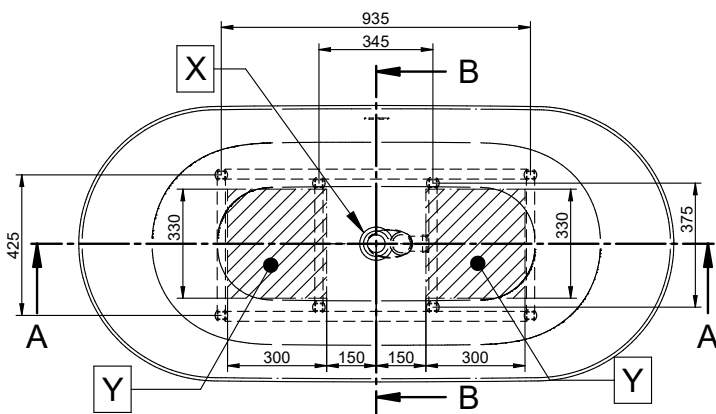

**DESCRIPCIÓN**

Bañera ovalada fabricada de Solid Surface.

CARACTERÍSTICAS

Dimensiones	179x84x63 cm
Medida interior	120x53x50 cm
Capacidad	335 L
Peso	115 Kg
Medidas palet	196x106,5x85 cm
Peso palet	179 Kg

**ACABADOS DISPONIBLES**

Blanco
mate

Color
RAL

**DESCRIPTION**

Oval bathtub made of Solid Surface.

FEATURES

Dimensions	179x84x63 cm
Inside measurement	120x53x50 cm
Capacity	335 L
Weight	115 Kg
Pallet dimensions	196x106,5x85 cm
Pallet weight	179 Kg

COMPONENTS

- The body of the bathtub and the panel form a single piece.
- Support frame with adjustable legs.
- Drain with open / close up / down covered in decorative Solid Surface.

X - Bathtub Drain Center.
Y - Suggested drainage area on the ground.

Made in EU

AVAILABLE FINISHES

Matt
white

RAL
Colour

**DESCRIPTION**

Baignoire ovale fabriquée en Solid Surface.

CHARACTÉRISTIQUES

Dimensions	179x84x63 cm
Mesure intérieure	120x53x50 cm
Capacité	335 L
Poids	115 Kg
Dimensions des palettes	196x106,5x85 cm
Poids des palettes	179 Kg