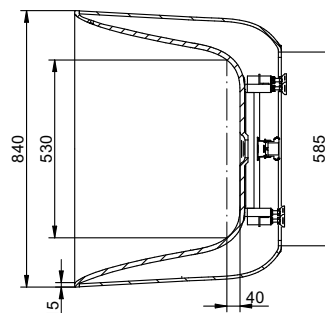

**DESCRIPCIÓN**

Bañera ovalada fabricada de Solid Surface.

CARACTERÍSTICAS

Dimensiones	179x84x63 cm
Medida interior	120x53x50 cm
Capacidad	335 L
Peso	115 Kg
Medidas palet	196x106,5x85 cm
Peso palet	179 Kg

**ACABADOS DISPONIBLES**

Blanco
mate

Color
RAL

**DESCRIPTION**

Oval bathtub made of Solid Surface.

FEATURES

Dimensions	179x84x63 cm
Inside measurement	120x53x50 cm
Capacity	335 L
Weight	115 Kg
Pallet dimensions	196x106,5x85 cm
Pallet weight	179 Kg

COMPONENTS

- The body of the bathtub and the panel form a single piece.
- Support frame with adjustable legs.
- Drain with open / close up / down covered in decorative Solid Surface.

X - Bathtub Drain Center.
Y - Suggested drainage area on the ground.

Made in EU

AVAILABLE FINISHES

Matt
white

RAL
Colour

**DESCRIPTION**

Baignoire ovale fabriquée en Solid Surface.

CHARACTÉRISTIQUES

Dimensions	179x84x63 cm
Mesure intérieure	120x53x50 cm
Capacité	335 L
Poids	115 Kg
Dimensions des palettes	196x106,5x85 cm
Poids des palettes	179 Kg