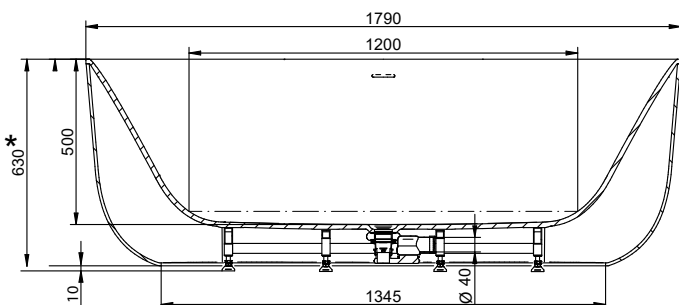

**DESCRIPCIÓN**

Bañera ovalada fabricada de Solid Surface.

CARACTERÍSTICAS

Dimensiones	179x84x63 cm
Medida interior	120x53x50 cm
Capacidad	335 L
Peso	115 Kg
Medidas palet	196x106,5x85 cm
Peso palet	179 Kg

**ACABADOS DISPONIBLES**

Blanco
mate

Color
RAL

**DESCRIPTION**

Oval bathtub made of Solid Surface.

FEATURES

Dimensions	179x84x63 cm
Inside measurement	120x53x50 cm
Capacity	335 L
Weight	115 Kg
Pallet dimensions	196x106,5x85 cm
Pallet weight	179 Kg

COMPONENTS

- The body of the bathtub and the panel form a single piece.
- Support frame with adjustable legs.
- Drain with open / close up / down covered in decorative Solid Surface.

X - Bathtub Drain Center.
Y - Suggested drainage area on the ground.

Made in EU

AVAILABLE FINISHES

Matt
white

RAL
Colour

**DESCRIPTION**

Baignoire ovale fabriquée en Solid Surface.

CHARACTÉRISTIQUES

Dimensions	179x84x63 cm
Mesure intérieure	120x53x50 cm
Capacité	335 L
Poids	115 Kg
Dimensions des palettes	196x106,5x85 cm
Poids des palettes	179 Kg