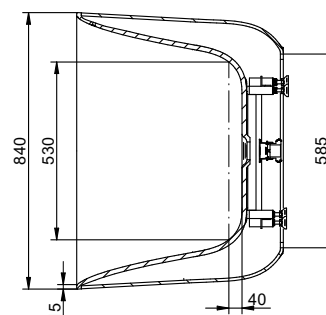

FINITIONS DISPONIBLES

Blanc
mat

Couleur
RAL