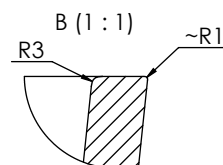

Dimensiones 110x51,2 cm

Medida interior 107x48 cm

Capacidad 380 L

Peso 68,5 Kg

Medidas palet 125x125x85 cm

Peso palet 95 Kg

ACABADOS DISPONIBLES

Blanco
mate

Color
RAL

Bicolor
Blanco mate
+ Color RAL*

*La parte interna de la bañera es en blanco mate y la externa en Color RAL.

Dimensiones en mm.

Made in EU

**DESCRIPTION**

Cylindrical bathtub made of Mineral Composite.

COMPONENTS

- Drain included (Mineral Composite cover*).
*Cover available in the same RAL colour as the bath.
- Without overflow (can be installed once the bathtub is in place).

Dimensions 110x51,2 cm
Inside measurement 107x48 cm