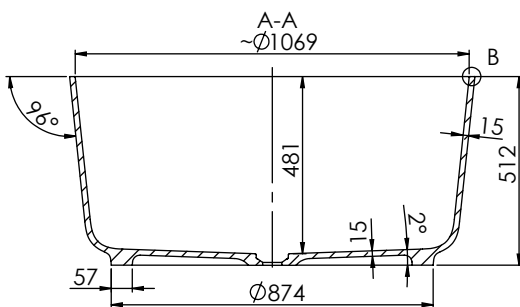

Dimensiones en mm.

Made in EU