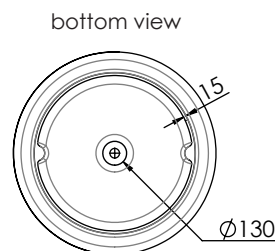

Dimensiones 110x51,2 cm

Medida interior 107x48 cm

Capacidad 380 L

Peso 68,5 Kg

Medidas palet 125x125x85 cm

Peso palet 95 Kg

ACABADOS DISPONIBLES

Blanco
mate

COMPONENTS

- Drain included (Mineral Composite cover*).
*Cover available in the same RAL colour as the bath.
- Without overflow (can be installed once the bathtub is in place).

Dimensions 110x51,2 cm
Inside measurement 107x48 cm

Capacity 380 L
Weight 68,5 Kg

Pallet dimensions 125x125x85 cm
Pallet weight 95 Kg

AVAILABLE FINISHES

Matt
white

RAL
Colour

Bicolor
Matt white
+ RAL Colour*

*The inside of the bathtub is matt white and the outside in RAL colour.

Dimensions 110x51,2 cm
Mesure intérieure 107x48 cm

Capacité 380 L
Poids 68,5 Kg

Dimensions des palettes 125x125x85 cm
Poids des palettes 95 Kg

FINITIONS DISPONIBLES

Blanc
mat

Couleur
RAL

Bicolor
Blanc mat
+ Couleur RAL*