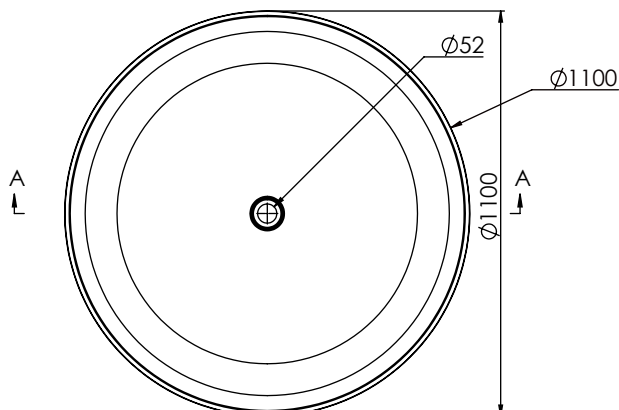

Dimensiones 110x51,2 cm

Medida interior 107x48 cm

Capacidad 380 L

Peso 68,5 Kg

Medidas palet 125x125x85 cm

Peso palet 95 Kg

ACABADOS DISPONIBLES

Blanco
mate

COMPONENTS

- Drain included (Mineral Composite cover*).
*Cover available in the same RAL colour as the bath.
- Without overflow (can be installed once the bathtub is in place).

Dimensions 110x51,2 cm
Inside measurement 107x48 cm

Capacity 380 L
Weight 68,5 Kg

Pallet dimensions 125x125x85 cm
Pallet weight 95 Kg

AVAILABLE FINISHES

Matt
white

RAL
Colour

Bicolor
Matt white
+ RAL Colour*

*The inside of the bathtub is matt white and the outside in RAL colour.

Dimensions 110x51,2 cm
Mesure intérieure 107x48 cm

Capacité 380 L
Poids 68,5 Kg

Dimensions des palettes 125x125x85 cm
Poids des palettes 95 Kg

FINITIONS DISPONIBLES

Blanc
mat

Couleur
RAL

Bicolor
Blanc mat
+ Couleur RAL*