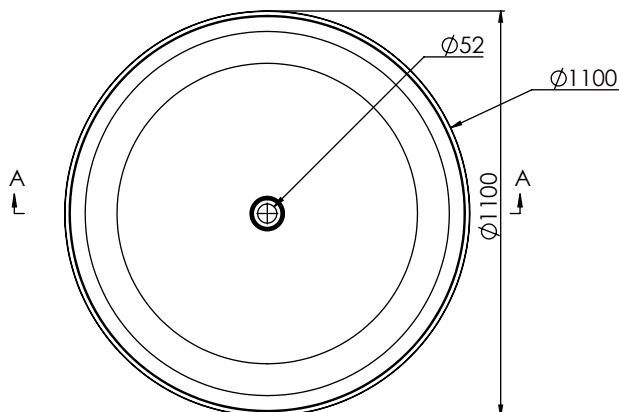

Dimensiones 110x51,2 cm

Medida interior 107x48 cm

Capacidad 380 L

Peso 68,5 Kg

Medidas palet 125x125x85 cm

Peso palet 95 Kg

ACABADOS DISPONIBLES

Blanco
brillo

COMPONENTS

- Drain included (Mineral Composite cover*).
*Cover available in the same RAL colour as the bath.
- Without overflow.

Dimensions 110x51,2 cm
Inside measurement 107x48 cm

Capacity 380 L
Weight 68,5 Kg

Pallet dimensions 125x125x85 cm
Pallet weight 95 Kg

AVAILABLE FINISHES

White
gloss

Matt
white

RAL
Colour

Bicolor
Matt white or gloss
+ RAL Colour*

*The inside of the bathtub is matt white or gloss and the outside in RAL colour.

Dimensions 110x51,2 cm
Mesure intérieure 107x48 cm

Capacité 380 L
Poids 68,5 Kg

Dimensions des palettes 125x125x85 cm
Poids des palettes 95 Kg

FINITIONS DISPONIBLES

Blanc
mat

Blanc
mat

Couleur
RAL

Bicolor
Blanc mat or brillant
+ Couleur RAL*