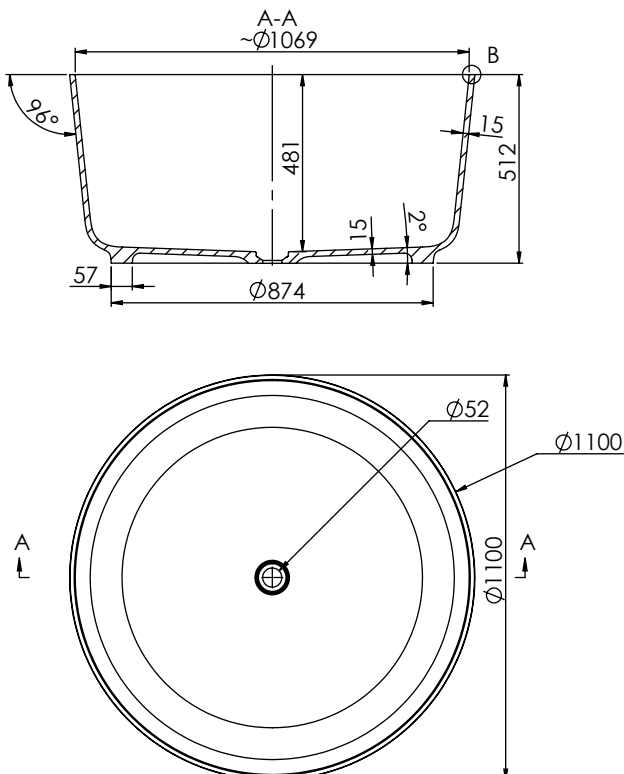

Dimensions en mm.

Made in EU