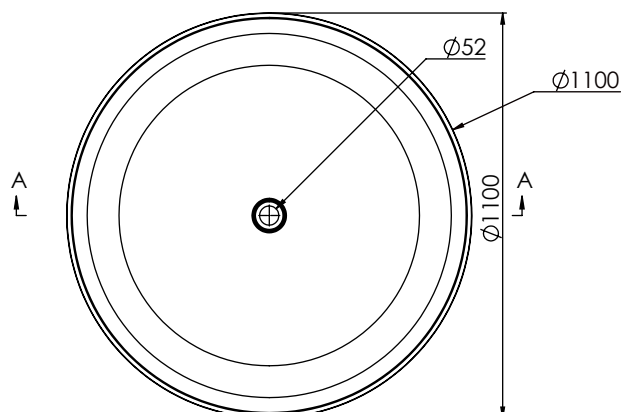

Dimensiones 110x51,2 cm

Medida interior 107x48 cm

Capacidad 380 L

Peso 68,5 Kg

Medidas palet 125x125x85 cm

Peso palet 95 Kg

ACABADOS DISPONIBLES

Blanco
brillo

Blanco
mate

Color
RAL

Bicolor
Blanco mate o brillo
+ Color RAL*

*La parte interna de la bañera es en blanco mate o brillo y la externa en Color RAL.

Dimensiones en mm.

Made in EU

DESCRIPTION

Cylindrical bathtub made of Mineral Composite, supported directly on the floor.

COMPONENTS

- Drain included (Mineral Composite cover*).
*Cover available in the same RAL colour as the bath.
- Without overflow.

Dimensions 110x51,2 cm
Inside measurement 107x48 cm

Capacity 380 L
Weight 68,5 Kg

Pallet dimensions 125x125x85 cm
Pallet weight 95 Kg

AVAILABLE FINISHES

White
gloss

Matt
white

RAL
Colour

Bicolor
Matt white or gloss
+ RAL Colour*

*The inside of the bathtub is matt white or gloss and the outside in RAL colour.