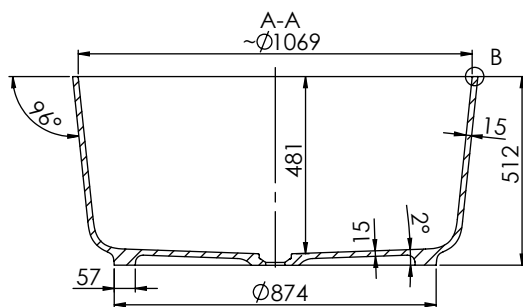

Bicolor
Blanco mate o brillo
+ Color RAL*

*La parte interna de la bañera es en blanco mate o brillo y la externa en Color RAL.