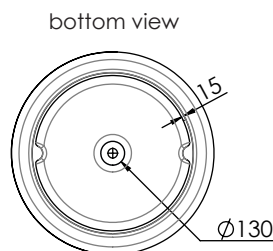

Dimensiones 110x51,2 cm

Medida interior 107x48 cm

Capacidad 380 L

Peso 68,5 Kg

Medidas palet 125x125x85 cm

Peso palet 95 Kg

ACABADOS DISPONIBLES

Blanco
brillo

COMPONENTS

- Drain included (Mineral Composite cover*).
*Cover available in the same RAL colour as the bath.
- Without overflow.

Dimensions 110x51,2 cm
Inside measurement 107x48 cm

Capacity 380 L
Weight 68,5 Kg

Pallet dimensions 125x125x85 cm
Pallet weight 95 Kg

AVAILABLE FINISHES

White
gloss

Matt
white

RAL
Colour

Bicolor
Matt white or gloss
+ RAL Colour*

*The inside of the bathtub is matt white or gloss and the outside in RAL colour.

Dimensions 110x51,2 cm
Mesure intérieure 107x48 cm

Capacité 380 L
Poids 68,5 Kg

Dimensions des palettes 125x125x85 cm
Poids des palettes 95 Kg

FINITIONS DISPONIBLES

Blanc
mat

Blanc
mat

Couleur
RAL

Bicolor
Blanc mat or brillant
+ Couleur RAL*