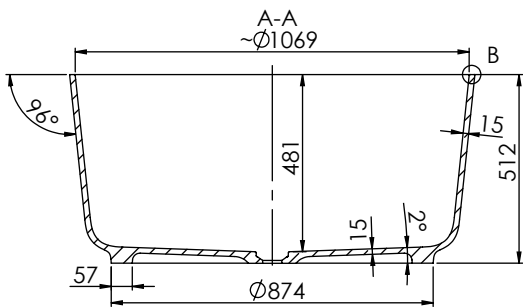

Dimensiones 110x51,2 cm

Medida interior 107x48 cm

Capacidad 380 L

Peso 68,5 Kg

Medidas palet 125x125x85 cm

Peso palet 95 Kg

ACABADOS DISPONIBLES

Blanco
brillo

COMPONENTS

- Drain included (Mineral Composite cover*).
*Cover available in the same RAL colour as the bath.
- Without overflow.

Dimensions 110x51,2 cm
Inside measurement 107x48 cm

Capacity 380 L
Weight 68,5 Kg

Pallet dimensions 125x125x85 cm
Pallet weight 95 Kg

AVAILABLE FINISHES

White
gloss

Matt
white

RAL
Colour

Bicolor
Matt white or gloss
+ RAL Colour*

*The inside of the bathtub is matt white or gloss and the outside in RAL colour.

Dimensions 110x51,2 cm
Mesure intérieure 107x48 cm

Capacité 380 L
Poids 68,5 Kg

Dimensions des palettes 125x125x85 cm
Poids des palettes 95 Kg

FINITIONS DISPONIBLES

Blanc
mat

Blanc
mat

Couleur
RAL

Bicolor
Blanc mat or brillant
+ Couleur RAL*