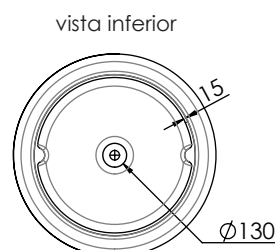

Blanco
mate

Color
RAL

Bicolor
Blanco mate o brillo
+ Color RAL*

*La parte interna de la bañera es en blanco mate o brillo y la externa en Color RAL.

Dimensiones en mm.

Made in EU

DESCRIPTION

Cylindrical bathtub made of Mineral Composite, supported directly on the floor.

COMPONENTS

- Drain included (Mineral Composite cover*).
*Cover available in the same RAL colour as the bath.
- Without overflow.

Dimensions 110x51,2 cm
Inside measurement 107x48 cm

Capacity 380 L
Weight 68,5 Kg

Pallet dimensions 125x125x85 cm
Pallet weight 95 Kg

AVAILABLE FINISHES

White
gloss

Matt
white

RAL
Colour

Bicolor
Matt white or gloss
+ RAL Colour*

*The inside of the bathtub is matt white or gloss and the outside in RAL colour.

Dimensions 110x51,2 cm
Mesure intérieure 107x48 cm

Capacité 380 L
Poids 68,5 Kg

Dimensions des palettes 125x125x85 cm
Poids des palettes 95 Kg

FINITIONS DISPONIBLES

Blanc
mat

Blanc
mat

Couleur
RAL

Bicolor
Blanc mat or brillant
+ Couleur RAL*