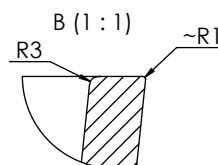

Dimensiones 110x51,2 cm

Medida interior 107x48 cm

Capacidad 380 L

Peso 68,5 Kg

Medidas palet 125x125x85 cm

Peso palet 95 Kg

ACABADOS DISPONIBLES

Blanco
brillo

Blanco
mate

Color
RAL

Bicolor
Blanco mate o brillo
+ Color RAL*

*La parte interna de la bañera es en blanco mate o brillo y la externa en Color RAL.

Dimensiones en mm.

Made in EU

DESCRIPTION

Cylindrical bathtub made of Mineral Composite, supported directly on the floor.

COMPONENTS

- Drain included (Mineral Composite cover*).
*Cover available in the same RAL colour as the bath.
- Without overflow.

Dimensions 110x51,2 cm
Inside measurement 107x48 cm

Capacity 380 L
Weight 68,5 Kg

Pallet dimensions 125x125x85 cm
Pallet weight 95 Kg

AVAILABLE FINISHES

White
gloss

Matt
white

RAL
Colour

Bicolor
Matt white or gloss
+ RAL Colour*

*The inside of the bathtub is matt white or gloss and the outside in RAL colour.