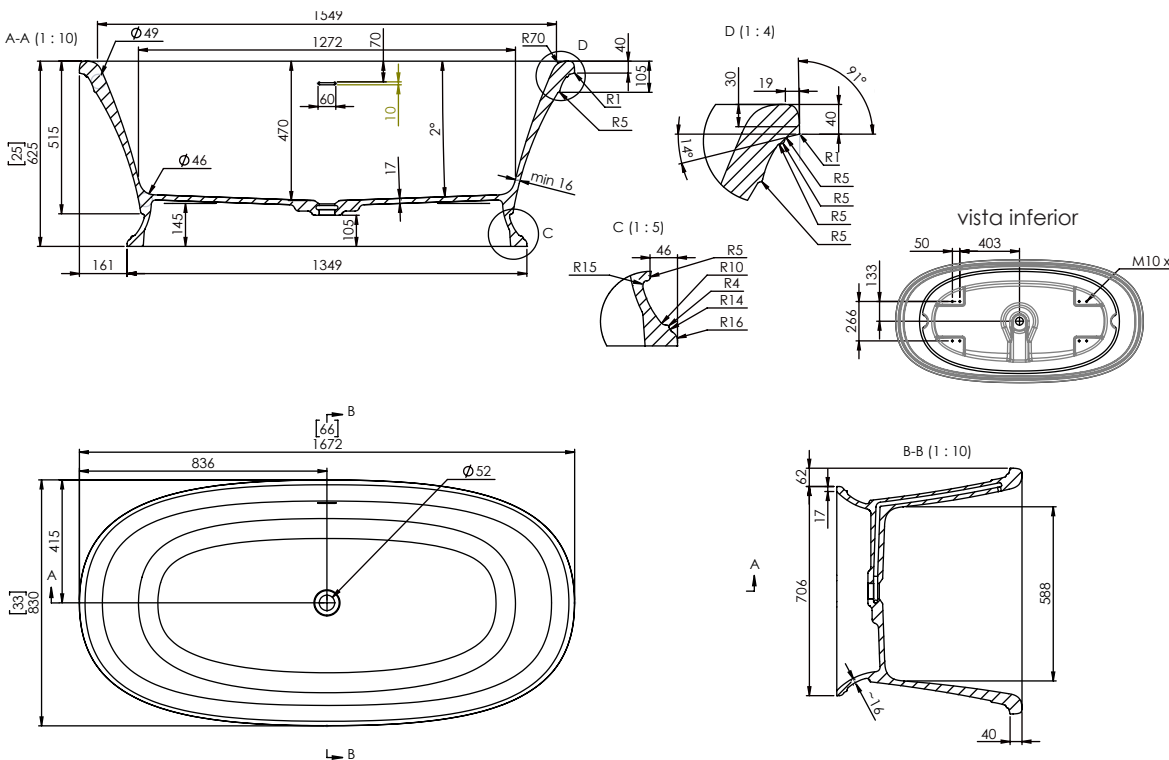

Dimensiones en mm.

Made in EU