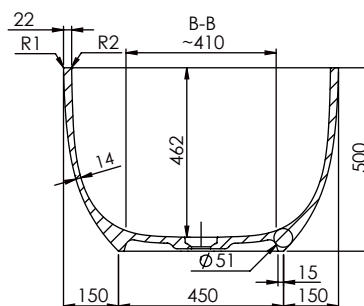

Dimensiones en mm.

Made in EU