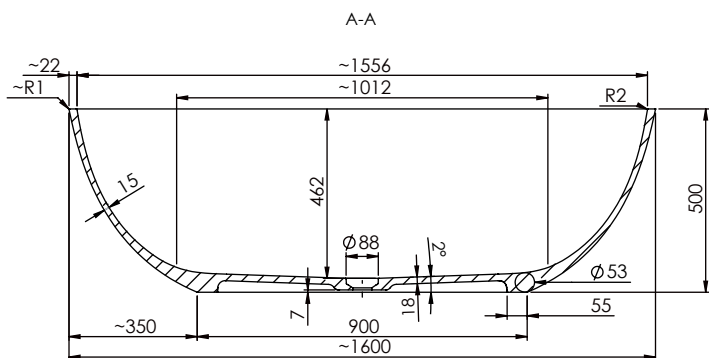

Dimensiones en mm.

Made in EU