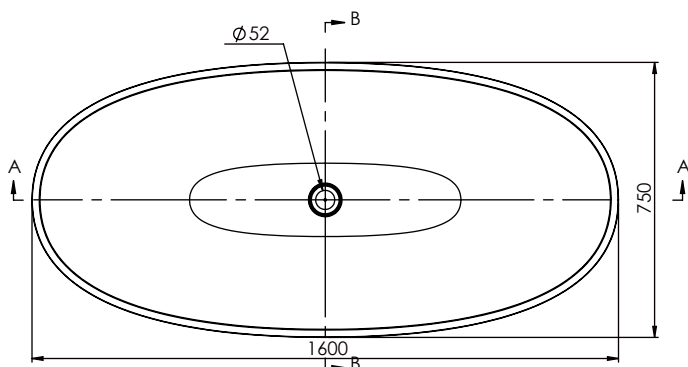

Dimensiones 160x77x50 cm

Medida interior 101x46 cm

Capacidad 335 L

Peso 87 Kg

Medidas palet 185x85x85 cm

Peso palet 120 Kg

ACABADOS DISPONIBLES

Blanco
mate

Blanco
brillo

Color
RAL

Bicolor
Blanco mate o brillo
+ Color RAL*

*La parte interna de la bañera es en blanco mate o brillo y la externa en Color RAL.

Dimensiones en mm.

Made in EU

DESCRIPTION

Oval bathtub made of Mineral Composite, supported directly on the floor.

COMPONENTS

- Drain included (Mineral Composite cover*).
*Cover available in the same RAL colour as the bath.
- Without overflow.

Dimensions 160x77x50 cm

Inside measurement 101x46 cm

Capacity 335 L

Weight 87 Kg

Pallet dimensions 185x85x85 cm

Pallet weight 120 Kg

AVAILABLE FINISHES

Matt white

White gloss

RAL Colour

Bicolor
Matt white or gloss
+ RAL Colour*

*The inside of the bathtub is matt white or gloss and the outside in RAL colour.