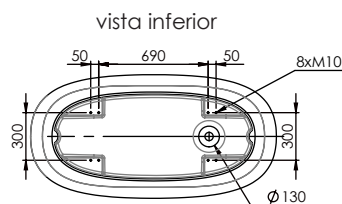

Dimensiones en mm.

Made in EU