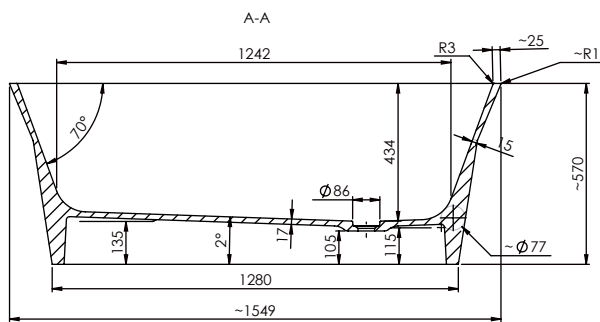

Dimensiones en mm.

Made in EU