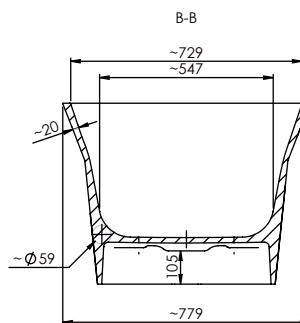

Dimensiones en mm.

Made in EU