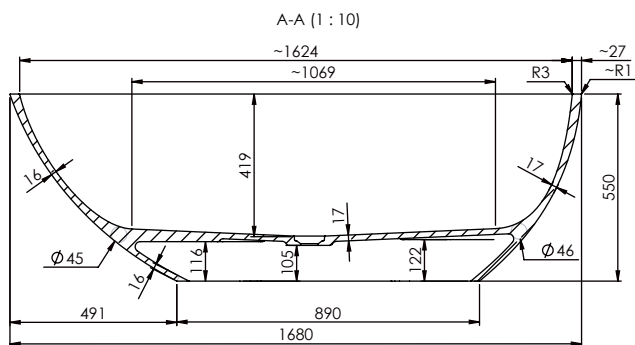

Dimensiones en mm.

Made in EU