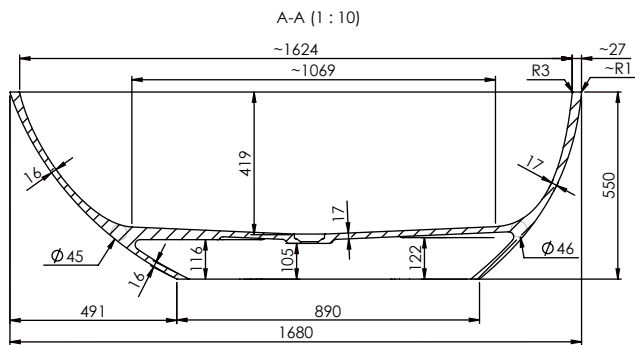

COMPONENTS

- Drain included (Mineral Composite cover*).
*Cover available in the same RAL colour as the bath.
- Without overflow.
- Includes 4 height adjustable legs.

Dimensions 168x82x55 cm
Inside measurement 107x42 cm

Capacity 345 L
Weight 122,5 Kg

Pallet dimensions 185x95x85 cm
Pallet weight 155 Kg

AVAILABLE FINISHES

Matt white

White gloss

RAL Colour

Bicolor
Matt white or gloss
+ RAL Colour*

*The inside of the bathtub is matt white or gloss and the outside in RAL colour.

Dimensions in mm.

Made in EU

SANITAIRE

B25

Baignoire

ES | EN | FR

www.iconico.es
hola@iconico.es

DESCRIPTION

Dimensions 168x82x55 cm
Mesure intérieure 107x42 cm

Capacité 345 L
Poids 122,5 Kg

Dimensions des palettes 185x95x85 cm
Poids des palettes 155 Kg

FINITIONS DISPONIBLES

Blanc
mat

Blanc
brillant

Couleur
RAL

Bicolor
Blanc mat or brillant
+ Couleur RAL*