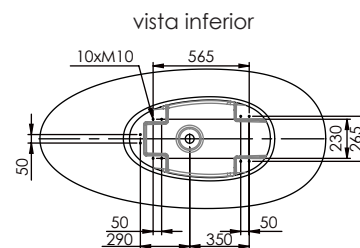

Dimensiones en mm.

Made in EU