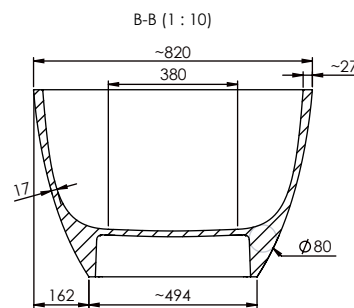

COMPONENTS

- Drain included (Mineral Composite cover*).
*Cover available in the same RAL colour as the bath.
- Without overflow.
- Includes 4 height adjustable legs.

Dimensions 168x82x55 cm
Inside measurement 107x42 cm

Capacity 345 L
Weight 122,5 Kg

Pallet dimensions 185x95x85 cm
Pallet weight 155 Kg

AVAILABLE FINISHES

Matt white

RAL Colour

Bicolor
Matt white
+ RAL Colour*

*The inside of the bathtub is matt white and the outside in RAL colour.

Dimensions in mm.

Made in EU

SANITAIRE

B25

Baignoire

ES | EN | FR

www.iconico.es
hola@iconico.es

DESCRIPTION

Dimensions 168x82x55 cm
Mesure intérieure 107x42 cm

Capacité 345 L
Poids 122,5 Kg

Dimensions des palettes 185x95x85 cm
Poids des palettes 155 Kg

FINITIONS DISPONIBLES

Blanc
mat

Couleur
RAL

Bicolor
Blanc mat
+ Couleur RAL*