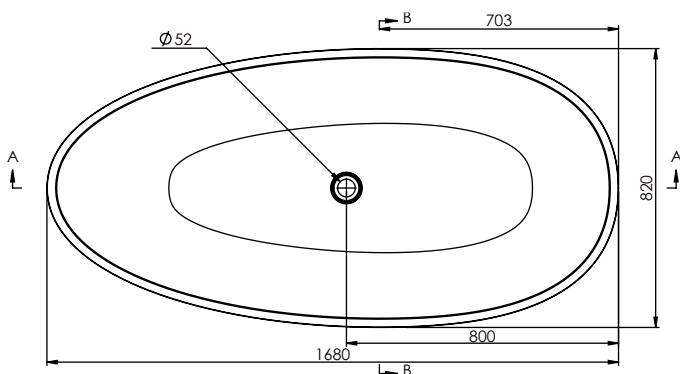

COMPONENTS

- Drain included (Mineral Composite cover*).
*Cover available in the same RAL colour as the bath.
- Without overflow.
- Includes 4 height adjustable legs.

Dimensions 168x82x55 cm
Inside measurement 107x42 cm

Capacity 345 L
Weight 122,5 Kg

Pallet dimensions 185x95x85 cm
Pallet weight 155 Kg

AVAILABLE FINISHES

Matt white

White gloss

RAL Colour

Bicolor
Matt white or gloss
+ RAL Colour*

*The inside of the bathtub is matt white or gloss and the outside in RAL colour.

Dimensions in mm.

Made in EU

SANITAIRE

B25

Baignoire

ES | EN | FR

www.iconico.es
hola@iconico.es

DESCRIPTION

Dimensions 168x82x55 cm
Mesure intérieure 107x42 cm

Capacité 345 L
Poids 122,5 Kg

Dimensions des palettes 185x95x85 cm
Poids des palettes 155 Kg

FINITIONS DISPONIBLES

Blanc
mat

Blanc
brillant

Couleur
RAL

Bicolor
Blanc mat or brillant
+ Couleur RAL*