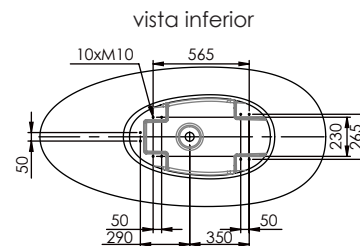

Dimensiones en mm.

Made in EU