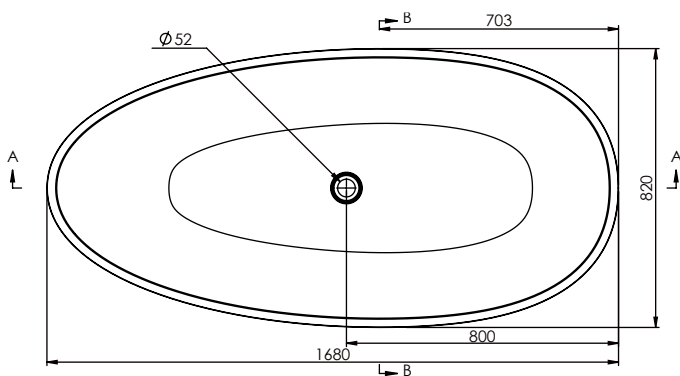

Dimensiones 168x82x55 cm

Medida interior 107x42 cm

Capacidad 345 L

Peso 122,5 Kg

Medidas palet 185x95x85 cm

Peso palet 155 Kg

ACABADOS DISPONIBLES

Blanco
mate

COMPONENTS

- Drain included (Mineral Composite cover*).
*Cover available in the same RAL colour as the bath.
- Without overflow.
- Includes 4 height adjustable legs.

Dimensions 168x82x55 cm
Inside measurement 107x42 cm

Capacity 345 L
Weight 122,5 Kg

Pallet dimensions 185x95x85 cm
Pallet weight 155 Kg

AVAILABLE FINISHES

Matt white

RAL Colour

Bicolor
Matt white
+ RAL Colour*

*The inside of the bathtub is matt white and the outside in RAL colour.

Dimensions in mm.

Made in EU

SANITAIRE

B25

Baignoire

ES | EN | FR

www.iconico.es
hola@iconico.es

DESCRIPTION