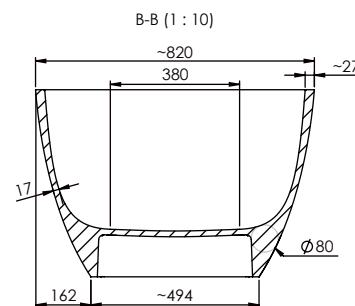

Dimensions en mm.

Made in EU

ICÓNICO
Elements for architecture