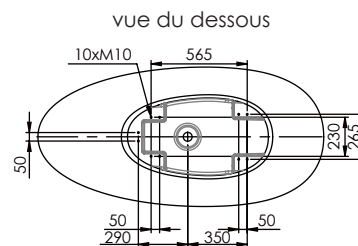

Dimensions en mm.

Made in EU

ICÓNICO
Elements for architecture