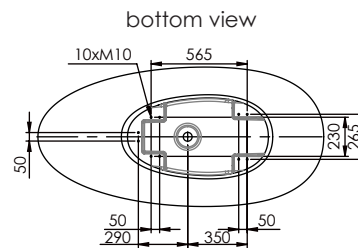

COMPONENTS

- Drain included (Mineral Composite cover*).
*Cover available in the same RAL colour as the bath.
- Without overflow.
- Includes 4 height adjustable legs.

Dimensions 168x82x55 cm
Inside measurement 107x42 cm

Capacity 345 L
Weight 122,5 Kg

Pallet dimensions 185x95x85 cm
Pallet weight 155 Kg

AVAILABLE FINISHES

Matt white

RAL Colour

Bicolor
Matt white
+ RAL Colour*

*The inside of the bathtub is matt white and the outside in RAL colour.

Dimensions in mm.

Made in EU

SANITAIRE

B25

Baignoire

ES | EN | FR

www.iconico.es
hola@iconico.es

DESCRIPTION

Dimensions 168x82x55 cm
Mesure intérieure 107x42 cm

Capacité 345 L
Poids 122,5 Kg

Dimensions des palettes 185x95x85 cm
Poids des palettes 155 Kg

FINITIONS DISPONIBLES

Blanc
mat

Couleur
RAL

Bicolor
Blanc mat
+ Couleur RAL*