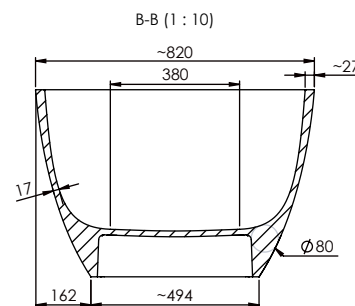

Dimensiones en mm.

Made in EU