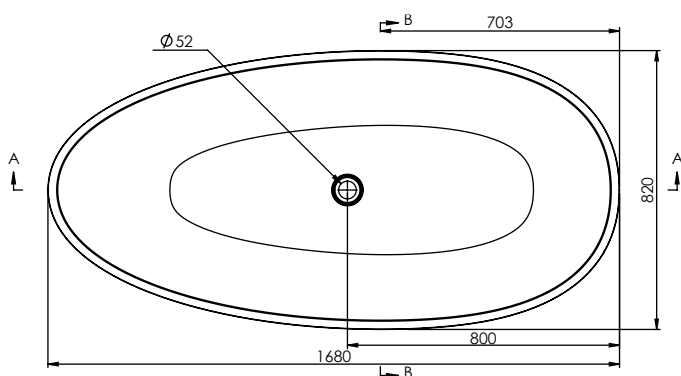

Dimensiones 168x82x55 cm

Medida interior 107x42 cm

Capacidad 345 L

Peso 122,5 Kg

Medidas palet 185x95x85 cm

Peso palet 155 Kg

ACABADOS DISPONIBLES

Blanco
mate

Blanco
brillo

Color
RAL

Bicolor
Blanco mate o brillo
+ Color RAL*

*La parte interna de la bañera es en blanco mate o brillo y la externa en Color RAL.

Dimensiones en mm.

Made in EU

DESCRIPTION

Asymmetrical oval bathtub made of Mineral Composite.

COMPONENTS

- Drain included (Mineral Composite cover*).
*Cover available in the same RAL colour as the bath.
- Without overflow.
- Includes 4 height adjustable legs.

Dimensions 168x82x55 cm
Inside measurement 107x42 cm

Capacity 345 L
Weight 122,5 Kg

Pallet dimensions 185x95x85 cm
Pallet weight 155 Kg

AVAILABLE FINISHES

Matt white

White gloss

RAL Colour

Bicolor
Matt white or gloss
+ RAL Colour*

*The inside of the bathtub is matt white or gloss and the outside in RAL colour.