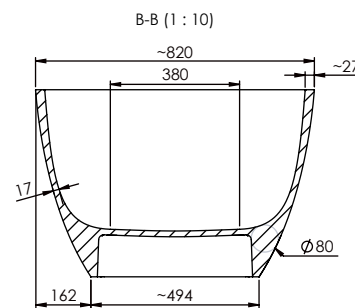

COMPONENTS

- Drain included (Mineral Composite cover*).
*Cover available in the same RAL colour as the bath.
- Without overflow.
- Includes 4 height adjustable legs.

Dimensions 168x82x55 cm
Inside measurement 107x42 cm

Capacity 345 L
Weight 122,5 Kg

Pallet dimensions 185x95x85 cm
Pallet weight 155 Kg

AVAILABLE FINISHES

Matt white

White gloss

RAL Colour

Bicolor
Matt white or gloss
+ RAL Colour*

*The inside of the bathtub is matt white or gloss and the outside in RAL colour.

Dimensions in mm.

Made in EU

SANITAIRE

B25

Baignoire

ES | EN | FR

www.iconico.es
hola@iconico.es

DESCRIPTION

Dimensions 168x82x55 cm
Mesure intérieure 107x42 cm

Capacité 345 L
Poids 122,5 Kg

Dimensions des palettes 185x95x85 cm
Poids des palettes 155 Kg

FINITIONS DISPONIBLES

Blanc
mat

Blanc
brillant

Couleur
RAL

Bicolor
Blanc mat or brillant
+ Couleur RAL*