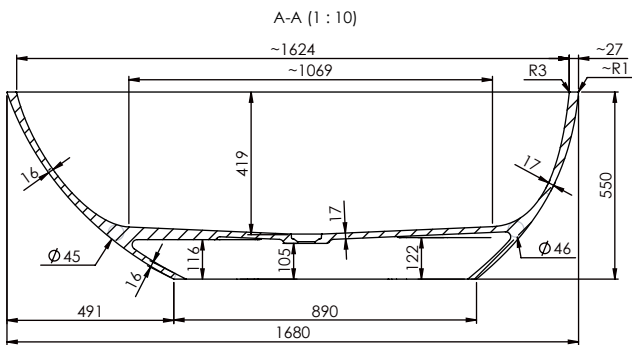

COMPONENTS

- Drain included (Mineral Composite cover*).
*Cover available in the same RAL colour as the bath.
- Without overflow.
- Includes 4 height adjustable legs.

Dimensions 168x82x55 cm
Inside measurement 107x42 cm

Capacity 345 L
Weight 122,5 Kg

Pallet dimensions 185x95x85 cm
Pallet weight 155 Kg

AVAILABLE FINISHES

Matt white

RAL Colour

Bicolor
Matt white
+ RAL Colour*

*The inside of the bathtub is matt white and the outside in RAL colour.

Dimensions in mm.

Made in EU

SANITAIRE

B25

Baignoire

ES | EN | FR

www.iconico.es
hola@iconico.es

DESCRIPTION

Dimensions 168x82x55 cm
Mesure intérieure 107x42 cm

Capacité 345 L
Poids 122,5 Kg

Dimensions des palettes 185x95x85 cm
Poids des palettes 155 Kg

FINITIONS DISPONIBLES

Blanc
mat

Couleur
RAL

Bicolor
Blanc mat
+ Couleur RAL*