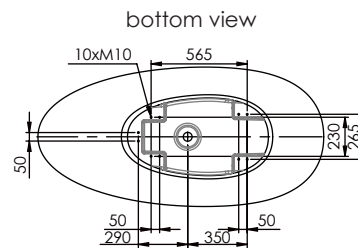

COMPONENTS

- Drain included (Mineral Composite cover*).
*Cover available in the same RAL colour as the bath.
- Without overflow.
- Includes 4 height adjustable legs.

Dimensions 168x82x55 cm
Inside measurement 107x42 cm

Capacity 345 L
Weight 122,5 Kg

Pallet dimensions 185x95x85 cm
Pallet weight 155 Kg

AVAILABLE FINISHES

Matt white

White gloss

RAL Colour

Bicolor
Matt white or gloss
+ RAL Colour*

*The inside of the bathtub is matt white or gloss and the outside in RAL colour.

Dimensions in mm.

Made in EU

SANITAIRE

B25

Baignoire

ES | EN | FR

www.iconico.es
hola@iconico.es

DESCRIPTION

Dimensions 168x82x55 cm
Mesure intérieure 107x42 cm

Capacité 345 L
Poids 122,5 Kg

Dimensions des palettes 185x95x85 cm
Poids des palettes 155 Kg

FINITIONS DISPONIBLES

Blanc
mat

Blanc
brillant

Couleur
RAL

Bicolor
Blanc mat or brillant
+ Couleur RAL*