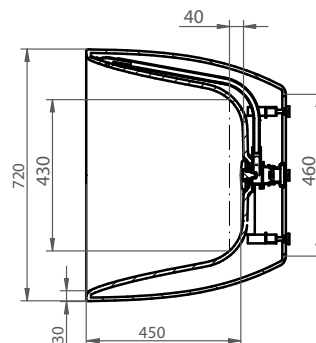

**DESCRIPCIÓN**

Bañera fabricada en Solid Surface.

CARACTERÍSTICAS

| | |
|-----------------|-----------------|
| Dimensiones | 170x72x58 cm |
| Medida interior | 111x43x45 cm |
| Capacidad | 230 L |
| Peso | 90 Kg |
| Medidas palet | 196x106,5x85 cm |
| Peso palet | 154 Kg |

ACABADOS DISPONIBLES

Blanco
mate

Color
RAL

*Altura adicional de la bañera, ajustando los pies + 20 mm.

DESCRIPTION

Bathtub made of Solid Surface.

FEATURES

| | |
|--------------------|-----------------|
| Dimensions | 170x72x58 cm |
| Inside measurement | 111x43x45 cm |
| Capacity | 230 L |
| Weight | 90 Kg |
| Pallet dimensions | 196x106,5x85 cm |
| Pallet weight | 154 Kg |

COMPONENTS

- The body of the bathtub and the panel form a single piece.
- Support frame with adjustable legs.
- Drain with open / close up / down covered in decorative Solid Surface.

X - Bathtub Drain Center.
Y - Suggested drainage area on the ground.

AVAILABLE FINISHES

Matt
white

RAL
Colour

*Additional bathtub height, by adjusting feet + 20 mm.

**DESCRIPTION**

Baignoire fabriquée en Solid Surface.

CHARACTÉRISTIQUES

| | |
|-------------------------|-----------------|
| Dimensions | 170x72x58 cm |
| Mesure intérieure | 111x43x45 cm |
| Capacité | 230 L |
| Poids | 90 Kg |
| Dimensions des palettes | 196x106,5x85 cm |
| Poids des palettes | 154 Kg |