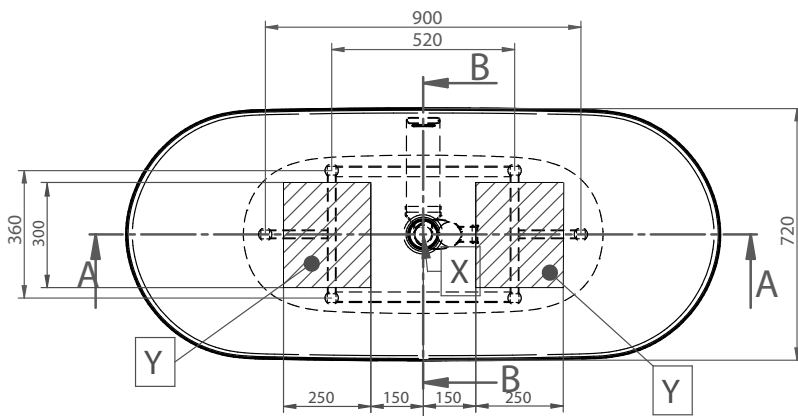

COMPOSANTS

- Le corps de la baignoire et le panneau forment une seule pièce.
- Châssis de support avec pieds réglables.
- Drain avec ouverture / fermeture haut / bas recouvert de Solid Surface décoratif.

X - Centre de vidange de la baignoire.
Y - Aire de drainage suggérée au sol.

FINITIONS DISPONIBLES

Blanc
mat

Couleur
RAL