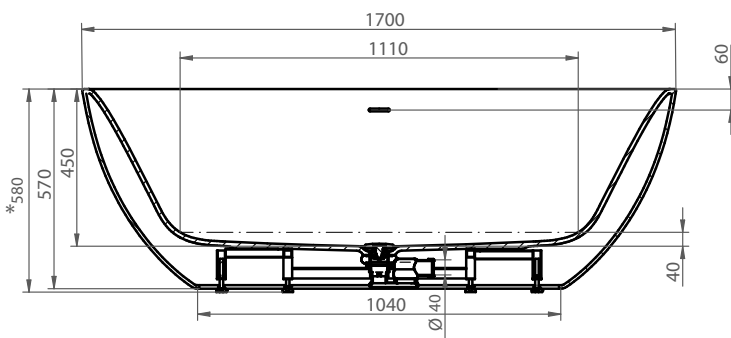

**DESCRIPCIÓN**

Bañera fabricada en Solid Surface.

CARACTERÍSTICAS

| | |
|-----------------|-----------------|
| Dimensiones | 170x72x58 cm |
| Medida interior | 111x43x45 cm |
| Capacidad | 230 L |
| Peso | 90 Kg |
| Medidas palet | 196x106,5x85 cm |
| Peso palet | 154 Kg |

ACABADOS DISPONIBLES

Blanco
mate

Color
RAL

*Altura adicional de la bañera, ajustando los pies + 20 mm.

DESCRIPTION

Bathtub made of Solid Surface.

FEATURES

| | |
|--------------------|-----------------|
| Dimensions | 170x72x58 cm |
| Inside measurement | 111x43x45 cm |
| Capacity | 230 L |
| Weight | 90 Kg |
| Pallet dimensions | 196x106,5x85 cm |
| Pallet weight | 154 Kg |

COMPONENTS

- The body of the bathtub and the panel form a single piece.
- Support frame with adjustable legs.
- Drain with open / close up / down covered in decorative Solid Surface.

X - Bathtub Drain Center.
Y - Suggested drainage area on the ground.

AVAILABLE FINISHES

Matt
white

RAL
Colour

*Additional bathtub height, by adjusting feet + 20 mm.

**DESCRIPTION**

Baignoire fabriquée en Solid Surface.

CHARACTÉRISTIQUES

| | |
|-------------------------|-----------------|
| Dimensions | 170x72x58 cm |
| Mesure intérieure | 111x43x45 cm |
| Capacité | 230 L |
| Poids | 90 Kg |
| Dimensions des palettes | 196x106,5x85 cm |
| Poids des palettes | 154 Kg |