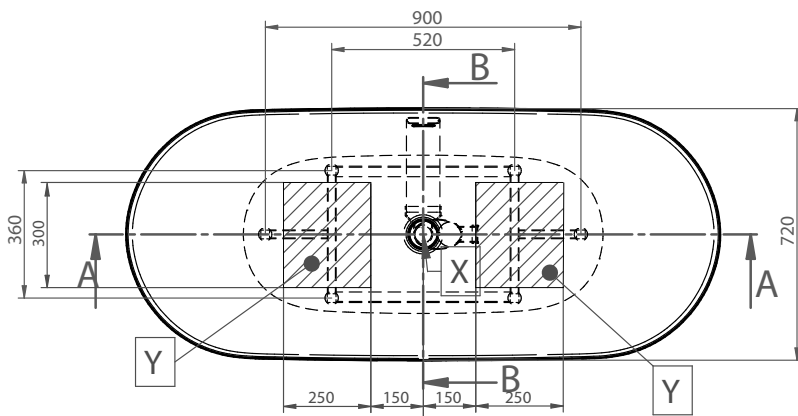

**DESCRIPCIÓN**

Bañera fabricada en Solid Surface.

CARACTERÍSTICAS

| | |
|-----------------|-----------------|
| Dimensiones | 170x72x58 cm |
| Medida interior | 111x43x45 cm |
| Capacidad | 230 L |
| Peso | 90 Kg |
| Medidas palet | 196x106,5x85 cm |
| Peso palet | 154 Kg |

ACABADOS DISPONIBLES

Blanco
mate

Color
RAL

*Altura adicional de la bañera, ajustando los pies + 20 mm.

DESCRIPTION

Bathtub made of Solid Surface.

FEATURES

| | |
|--------------------|-----------------|
| Dimensions | 170x72x58 cm |
| Inside measurement | 111x43x45 cm |
| Capacity | 230 L |
| Weight | 90 Kg |
| Pallet dimensions | 196x106,5x85 cm |
| Pallet weight | 154 Kg |

COMPONENTS

- The body of the bathtub and the panel form a single piece.
- Support frame with adjustable legs.
- Drain with open / close up / down covered in decorative Solid Surface.

X - Bathtub Drain Center.
Y - Suggested drainage area on the ground.

AVAILABLE FINISHES

Matt
white

RAL
Colour

*Additional bathtub height, by adjusting feet + 20 mm.

**DESCRIPTION**

Baignoire fabriquée en Solid Surface.

CHARACTÉRISTIQUES

| | |
|-------------------------|-----------------|
| Dimensions | 170x72x58 cm |
| Mesure intérieure | 111x43x45 cm |
| Capacité | 230 L |
| Poids | 90 Kg |
| Dimensions des palettes | 196x106,5x85 cm |
| Poids des palettes | 154 Kg |