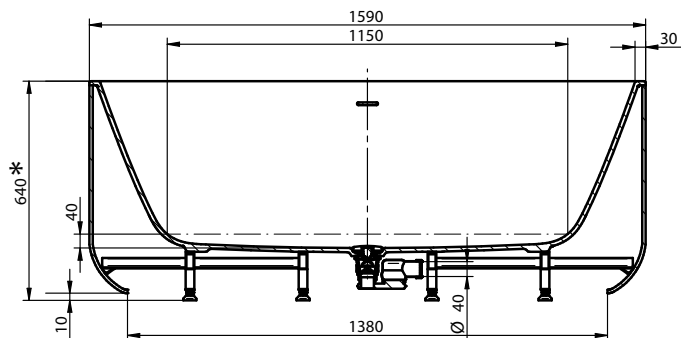

## DESCRIPCIÓN

Bañera rectangular empotrada a pared de Solid Surface.

## FEATURES

|                    |                 |
|--------------------|-----------------|
| Dimensions         | 159x71x62 cm    |
| Inside measurement | 115x46x48,5 cm  |
| Capacity           | 260 L           |
| Weight             | 95 Kg           |
| Pallet dimensions  | 196x106,5x85 cm |
| Pallet weight      | 159 Kg          |

## COMPONENTS

- Overflow and drain valve (in Solid surface) included.
- Galvanized seel structure
  - Adjustable feet
  - Siphon
  - Shut-off valve

X - Bathtub Drain Center.  
Y - Suggested drainage area on the ground.

## AVAILABLE FINISHES

Matt  
white

RAL  
Colour

**DESCRIPTION**

Baignoire rectangulaire encastrée dans le mur en Solid Surface.

**CHARACTÉRISTIQUES**

|                         |                 |
|-------------------------|-----------------|
| Dimensions              | 159x71x62 cm    |
| Mesure intérieure       | 115x46x48,5 cm  |
| Capacité                | 260 L           |
| Poids                   | 95 Kg           |
| Dimensions des palettes | 196x106,5x85 cm |
| Poids des palettes      | 159 Kg          |