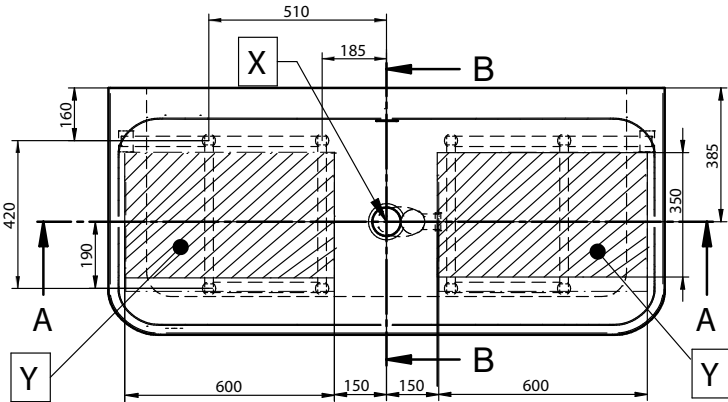

COMPONENTS

- Overflow and drain valve (in Solid surface) included.
- Galvanized seel structure
  - Adjustable feet
  - Siphon
  - Shut-off valve

X - Bathtub Drain Center.
Y - Suggested drainage area on the ground.

AVAILABLE FINISHES

Matt
white

RAL
Colour