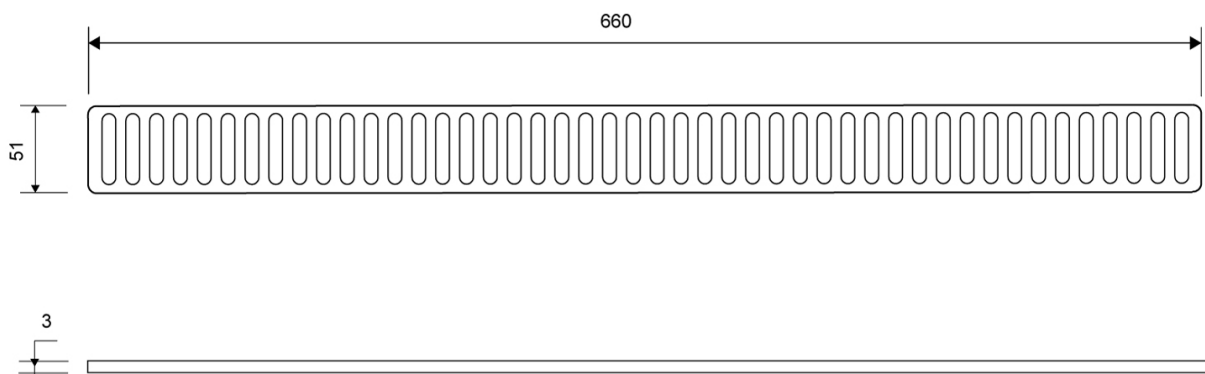

1602.0700

Line 1600Line 1600Line 1600Line 1600Line 1600Line 1600

Only for use with ClassicLine frame

To ensure a snug fit, the grating is placed on a countersunk bearing inside the frame

Specifications

ITEM NUMBER 1602.0700	GTIN NUMBER 5707692001128	WEIGHT INCLUDING PACKAGING 650 g
WEIGHT EXCLUDING PACKAGING 630 g	MATERIAL Stainless steel (AISI 304)	USAGE Line drain
SURFACE Brushed	LENGTH MODEL 700 mm	DIMENSIONS 3 mm solid3 mm solid3 mm solid3 mm solid3 mm solid3 mm solid