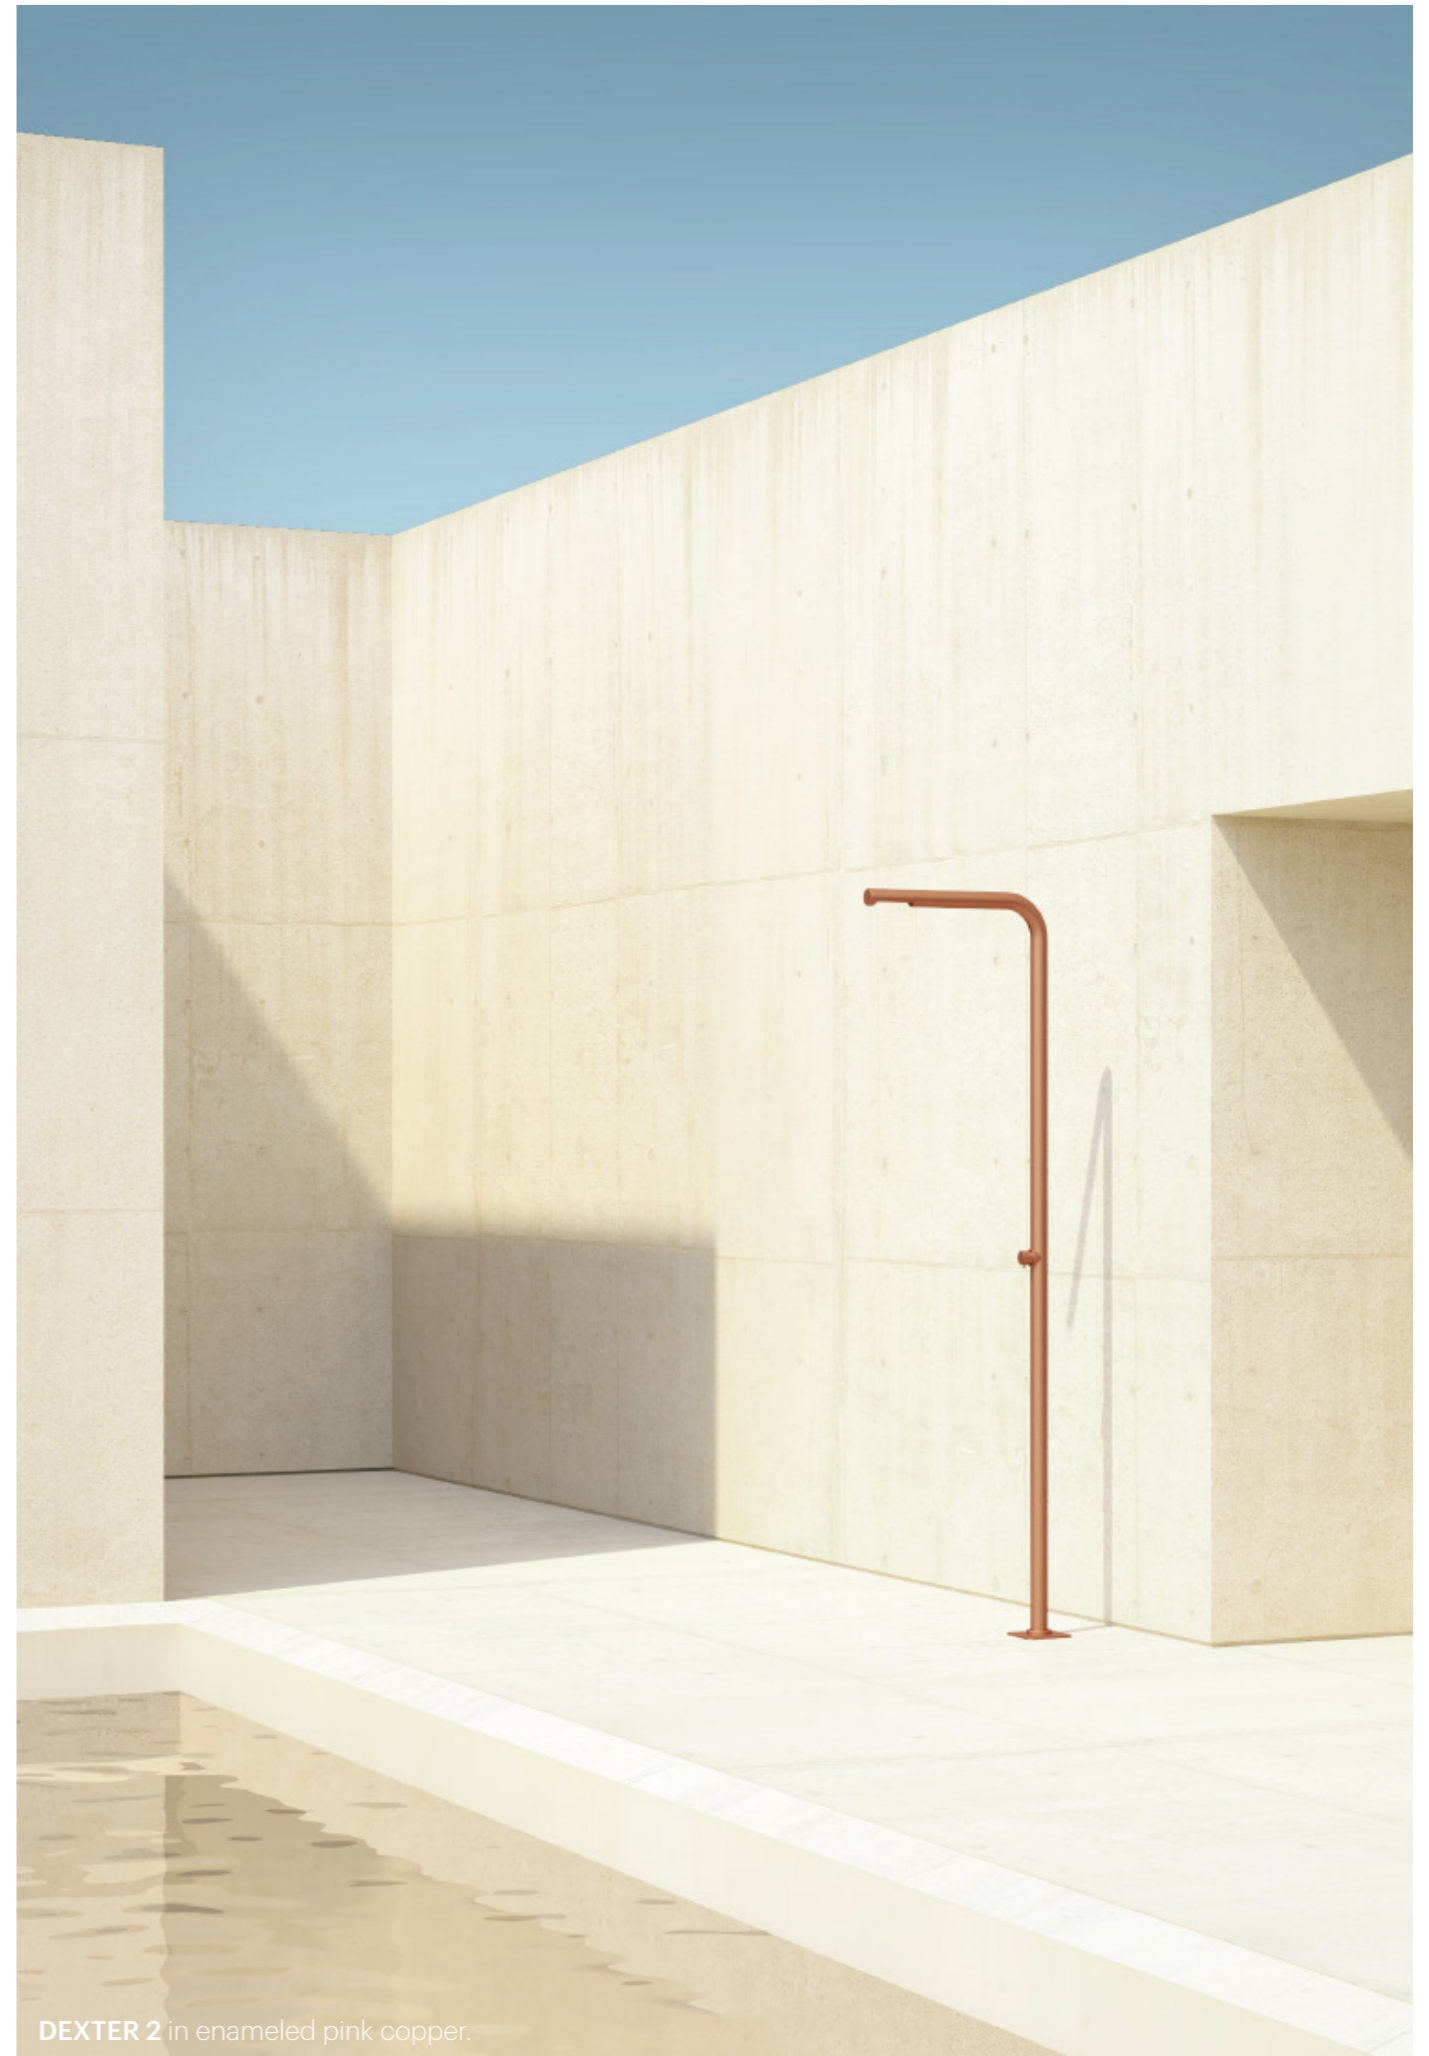

DEXTER 2 in enameled pink copper.