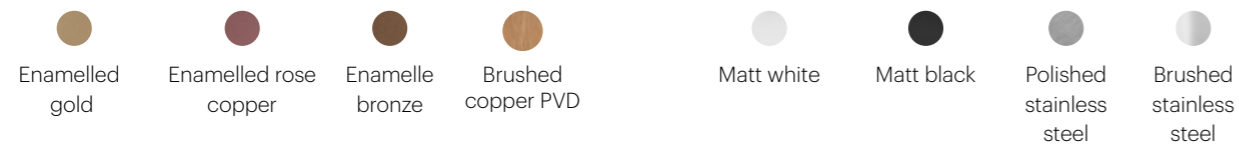

MATERIAL AND FINISHES

Manufactured in AISI 316, all our showers are available in 4 finishes: matt black or white and brushed or polished stainless steel.

NEW FINISHES

DEXTER 2 in brushed stainless steel. Project: Hotel Placida y Grata by Living Space Atelier, photography by Bacon Studio.