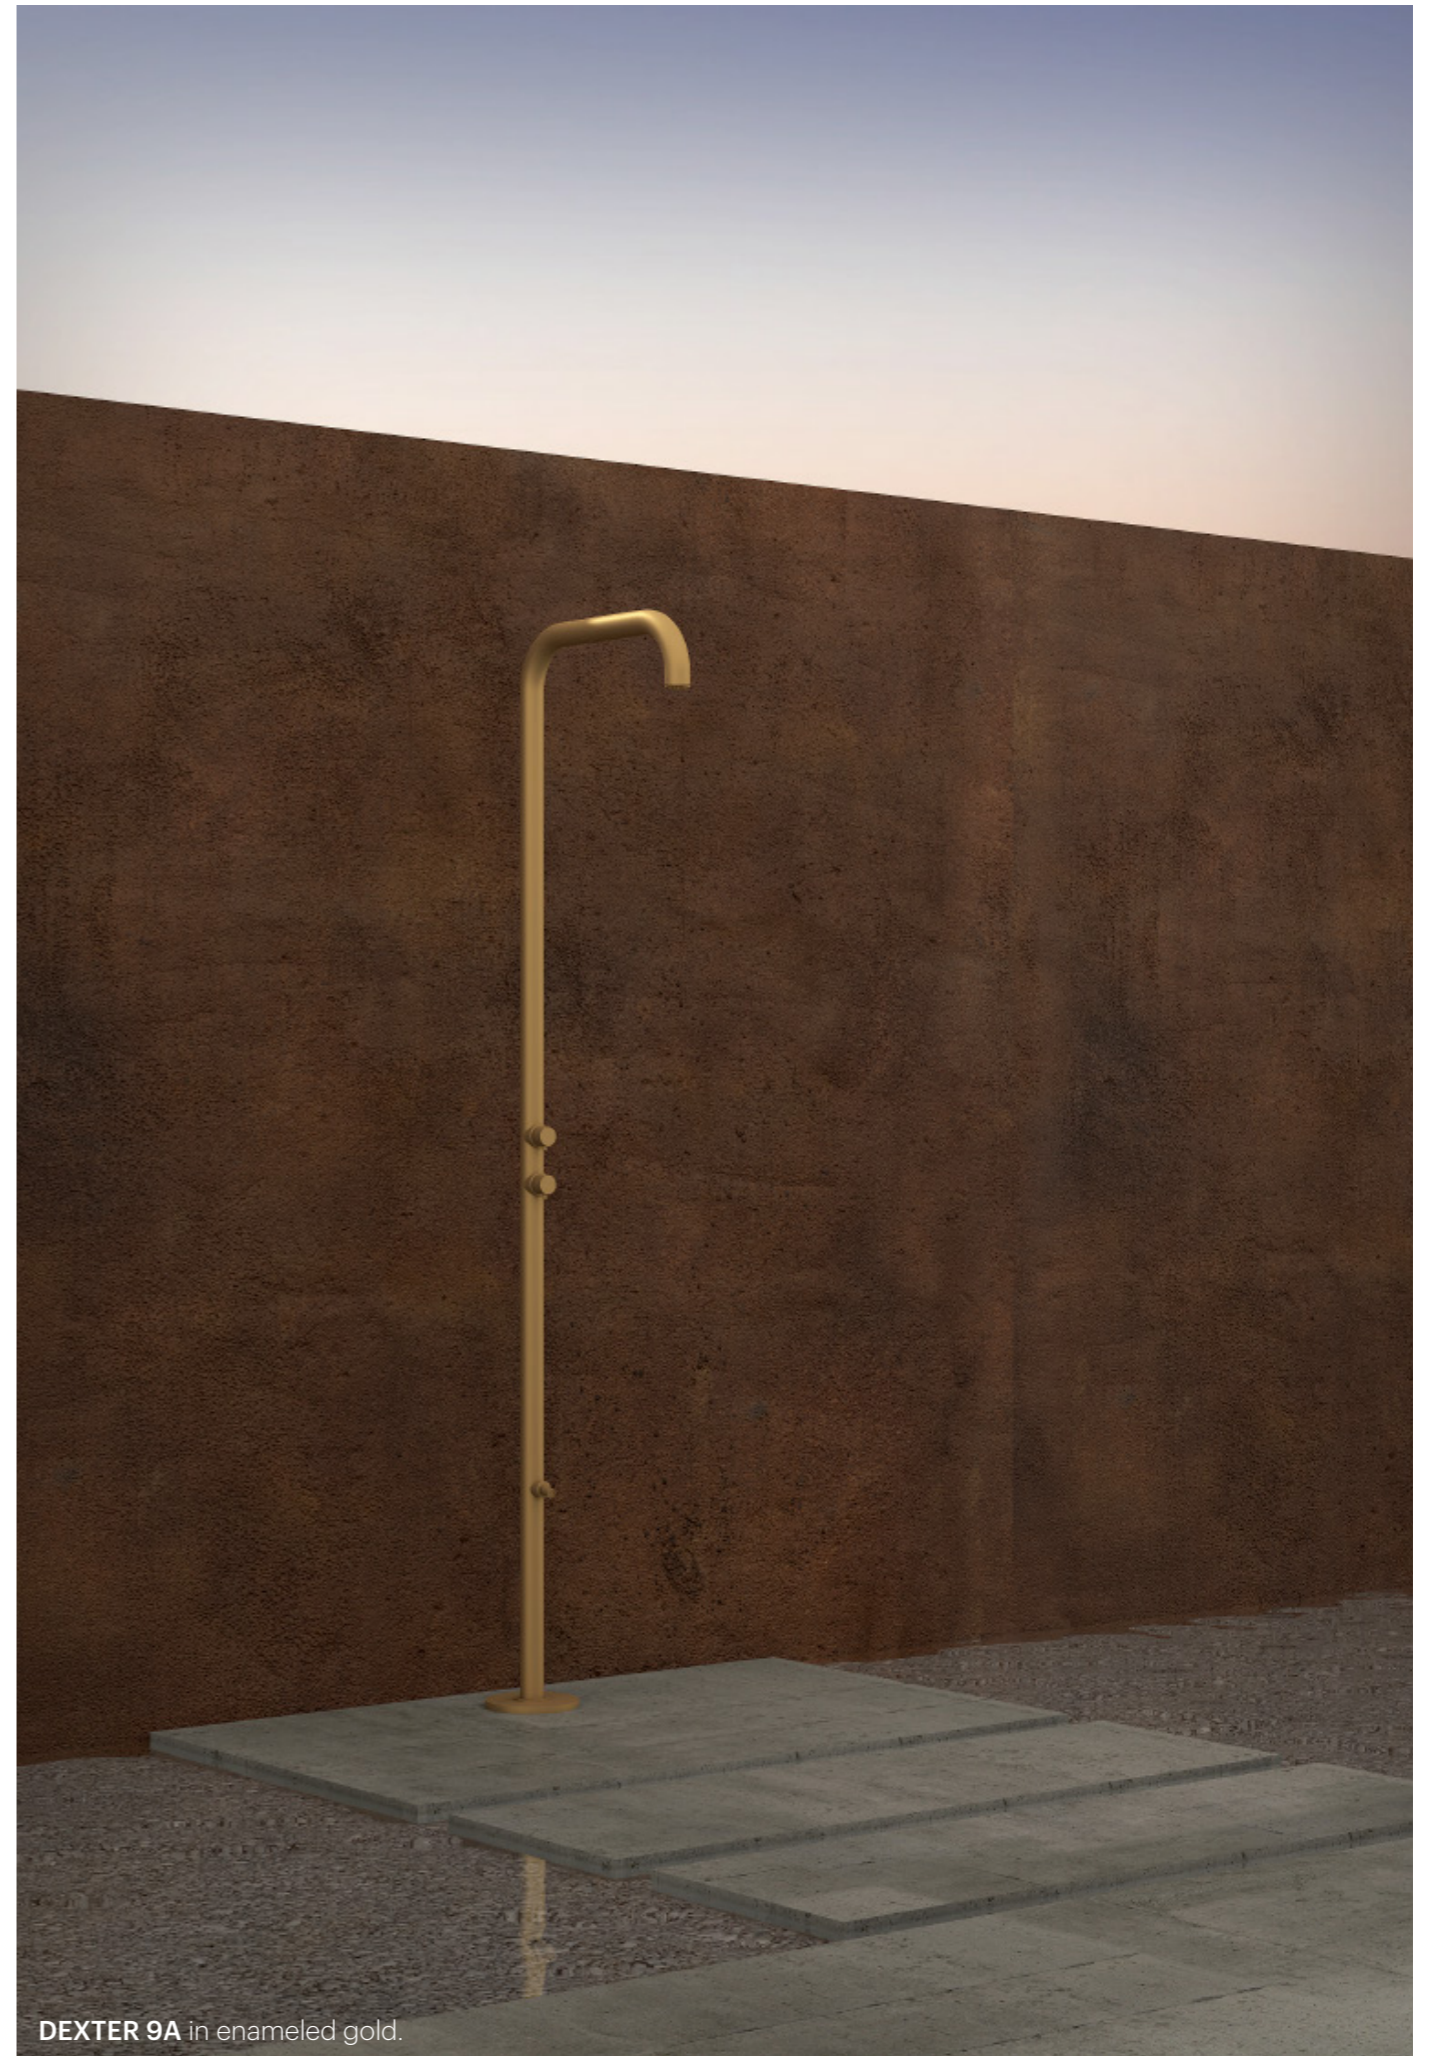

DEXTER 9A in enameled gold.