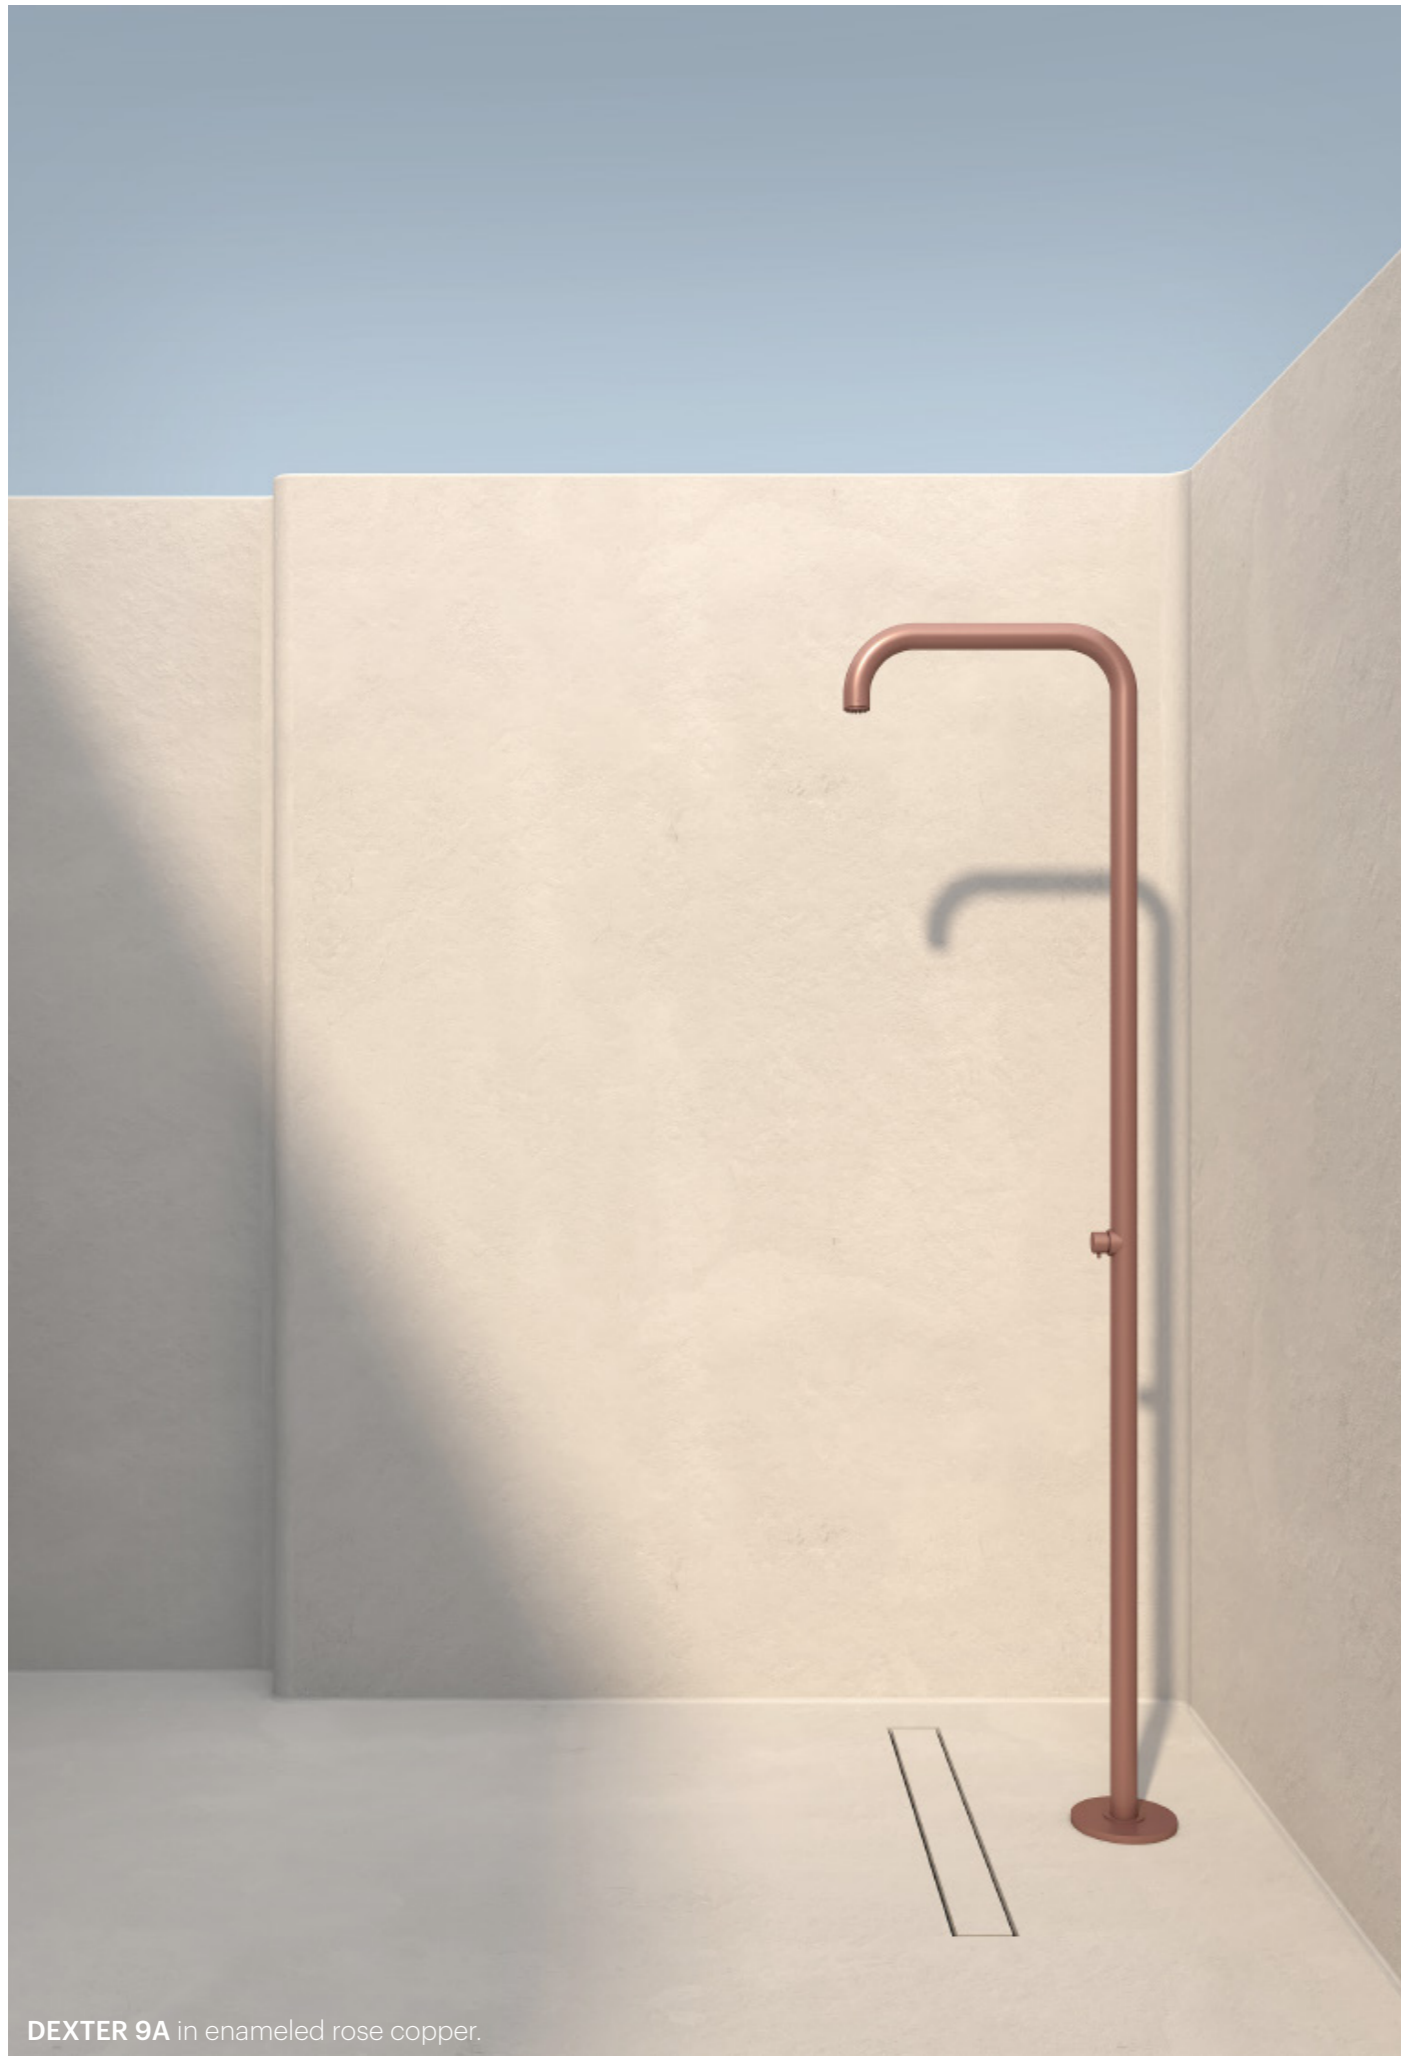

# outdoor showers

CATALOGUE

ICÓNICO

Dexter is our collection of outdoor shower columns with streamlined designs, durable materials and stylish finishes. A wide range of easy-to-install models that seamlessly integrate with the surroundings to finish off terrace and garden projects. These pieces stand out for their versatility, style and functionality, with built-in shower heads, frost-proof technology, and single lever and thermostatic mixers, among other features. A top-quality touch of design to cool off under the sun.

DEXTER 3 in brushed stainless steel.

DEXTER 1 in brushed stainless steel.

DEXTER 9A in enameled gold.

DEXTER 9A in enameled rose copper.

DEXTER 2 in enameled pink copper.

**DEXTER 9B** in enamelled bronze.