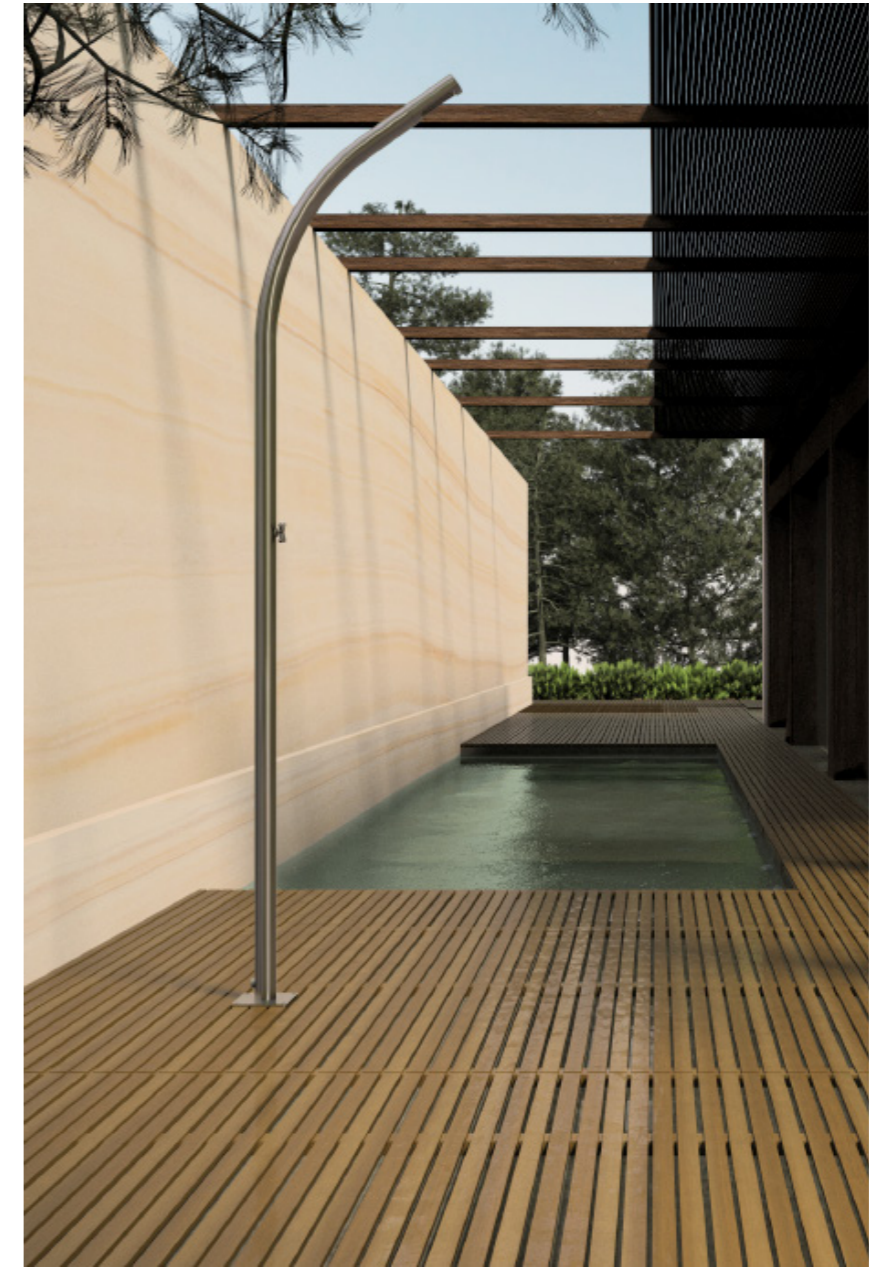

DEXTER 3 in polished stainless steel.