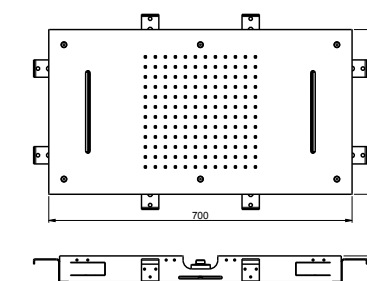

- Matt white
- Matt black
- Gunmetal
- Polished stainless steel
- Brushed stainless steel
- Polished gold
- Brushed gold
- Brushed copper

D-CR4V950

950x950mm ceiling-mounted squared chromotherapy shower. Four ways (one waterfall, spray, lateral rain and central rain) and direct light.