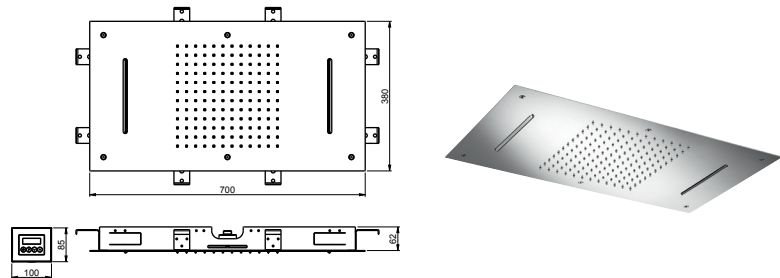

D-RAIN380R rainshower; D-DMT hand shower; MT12-UP + MT2V-AP thermostatic controls in brushed copper.

D-RAIN500

500x500 mm square ceiling-mounted rainshower. Water fall in rain mode.

- 
Matt white
- 
Matt black
- 
Gunmetal
- 
Polished stainless steel
- 
Brushed stainless steel
- 
Polished gold
- 
Brushed gold
- 
Brushed copper

D-RAIN700

700x380 mm rectangular ceiling-mounted rainshower. Water fall in rain mode.

- 
Matt white
- 
Matt black
- 
Gunmetal
- 
Polished stainless steel
- 
Brushed stainless steel
- 
Polished gold
- 
Brushed gold
- 
Brushed copper

D-R2V700

700x380 mm rectangular ceiling-mounted rainshower. Two ways (double lateral waterfall and central rain).

- 
Matt white
- 
Matt black
- 
Gunmetal
- 
Polished stainless steel
- 
Brushed stainless steel
- 
Polished gold
- 
Brushed gold
- 
Brushed copper

D-RAIN900

900x500 mm rectangular ceiling-mounted rainshower. Water fall in rain mode.

- 
Matt white
- 
Matt black
- 
Gunmetal
- 
Polished stainless steel
- 
Brushed stainless steel
- 
Polished gold
- 
Brushed gold
- 
Brushed copper