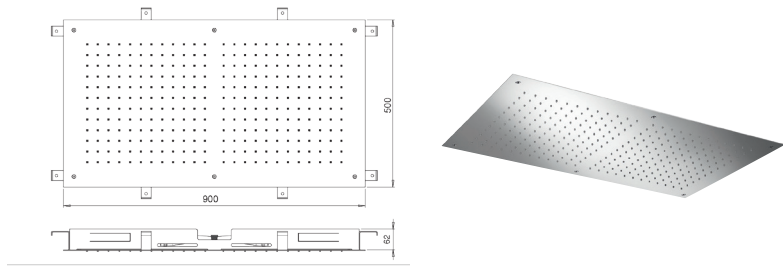

D-RAIN700

700x380 mm rectangular ceiling-mounted rainshower. Water fall in rain mode.

- 
Matt white
- 
Matt black
- 
Gunmetal
- 
Polished stainless steel
- 
Brushed stainless steel
- 
Polished gold
- 
Brushed gold
- 
Brushed copper

D-R2V700

700x380 mm rectangular ceiling-mounted rainshower. Two ways (double lateral waterfall and central rain).

- 
Matt white
- 
Matt black
- 
Gunmetal
- 
Polished stainless steel
- 
Brushed stainless steel
- 
Polished gold
- 
Brushed gold
- 
Brushed copper

D-RAIN380

380x380 mm square rainshower ceiling-mounted rainshower. Water fall in rain mode.

- 
Matt white
- 
Matt black
- 
Gunmetal
- 
Polished stainless steel
- 
Brushed stainless steel
- 
Polished gold
- 
Brushed gold
- 
Brushed copper

D-RAIN900

900x500 mm rectangular ceiling-mounted rainshower. Water fall in rain mode.

- 
Matt white
- 
Matt black
- 
Gunmetal
- 
Polished stainless steel
- 
Brushed stainless steel
- 
Polished gold
- 
Brushed gold
- 
Brushed copper