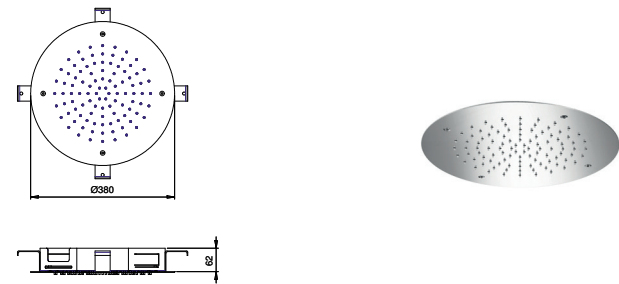

D-R2V700

700x380 mm rectangular ceiling-mounted rainshower. Two ways (double lateral waterfall and central rain).

- 
Matt white
- 
Matt black
- 
Gunmetal
- 
Polished stainless steel
- 
Brushed stainless steel
- 
Polished gold
- 
Brushed gold
- 
Brushed copper

D-RAIN900

900x500 mm rectangular ceiling-mounted rainshower. Water fall in rain mode.

- 
Matt white
- 
Matt black
- 
Gunmetal
- 
Polished stainless steel
- 
Brushed stainless steel
- 
Polished gold
- 
Brushed gold
- 
Brushed copper

D-RAIN380A

380x380 mm square ceiling-mounted rainshower with rain mode and natural water effect mode.

- 
Matt white
- 
Matt black
- 
Gunmetal
- 
Polished stainless steel
- 
Brushed stainless steel
- 
Polished gold
- 
Brushed gold
- 
Brushed copper

D-RAIN380R

Ø380 mm round ceiling-mounted rainshower. Water fall in rain mode.

- 
Matt white
- 
Matt black
- 
Gunmetal
- 
Polished stainless steel
- 
Brushed stainless steel
- 
Polished gold
- 
Brushed gold
- 
Brushed copper