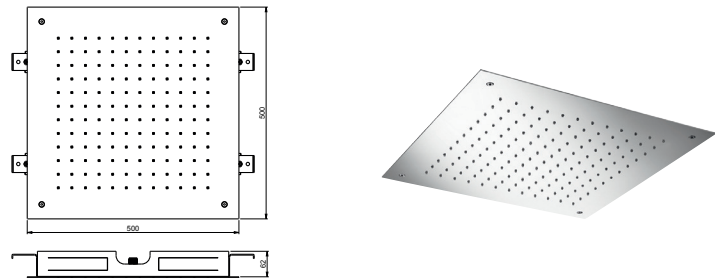

D-RAIN380R rainshower; D-DMT hand shower; MT12-UP + MT2V-AP thermostatic controls in brushed copper.

D-RAIN500

500x500 mm square ceiling-mounted rainshower. Water fall in rain mode.

- 
Matt white
- 
Matt black
- 
Gunmetal
- 
Polished stainless steel
- 
Brushed stainless steel
- 
Polished gold
- 
Brushed gold
- 
Brushed copper

D-RAIN700

700x380 mm rectangular ceiling-mounted rainshower. Water fall in rain mode.

- 
Matt white
- 
Matt black
- 
Gunmetal
- 
Polished stainless steel
- 
Brushed stainless steel
- 
Polished gold
- 
Brushed gold
- 
Brushed copper

D-R2V700

700x380 mm rectangular ceiling-mounted rainshower. Two ways (double lateral waterfall and central rain).

- 
Matt white
- 
Matt black
- 
Gunmetal
- 
Polished stainless steel
- 
Brushed stainless steel
- 
Polished gold
- 
Brushed gold
- 
Brushed copper

D-RAIN900

900x500 mm rectangular ceiling-mounted rainshower. Water fall in rain mode.

- 
Matt white
- 
Matt black
- 
Gunmetal
- 
Polished stainless steel
- 
Brushed stainless steel
- 
Polished gold
- 
Brushed gold
- 
Brushed copper