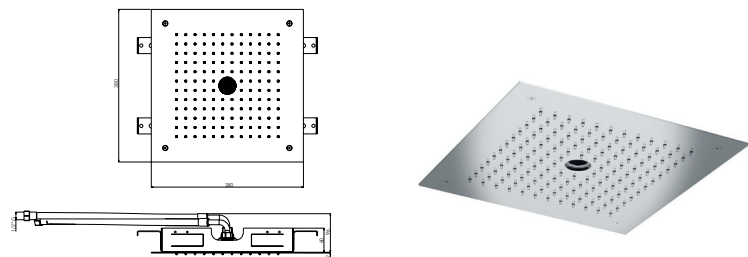

D-RAIN380A

380x380 mm square ceiling-mounted rainshower with rain mode and natural water effect mode.

- Matt white
- Matt black
- Gunmetal
- Polished stainless steel
- Brushed stainless steel
- Polished gold
- Brushed gold
- Brushed copper