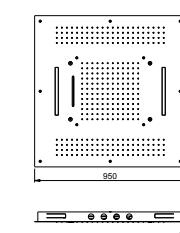

D-CR4V950

950x950mm ceiling-mounted squared chromotherapy shower. Four ways (one waterfall, spray, lateral rain and central rain) and direct light.