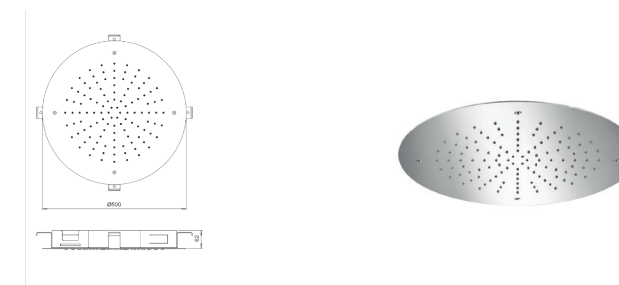

D-RAIN700

700x380 mm rectangular ceiling-mounted rainshower. Water fall in rain mode.

- 
Matt white
- 
Matt black
- 
Gunmetal
- 
Polished stainless steel
- 
Brushed stainless steel
- 
Polished gold
- 
Brushed gold
- 
Brushed copper

D-R2V700

700x380 mm rectangular ceiling-mounted rainshower. Two ways (double lateral waterfall and central rain).

- 
Matt white
- 
Matt black
- 
Gunmetal
- 
Polished stainless steel
- 
Brushed stainless steel
- 
Polished gold
- 
Brushed gold
- 
Brushed copper

D-RAIN380R

Ø380 mm round ceiling-mounted rainshower. Water fall in rain mode.

- 
Matt white
- 
Matt black
- 
Gunmetal
- 
Polished stainless steel
- 
Brushed stainless steel
- 
Polished gold
- 
Brushed gold
- 
Brushed copper

D-RAIN500R

Ø500 mm round ceiling-mounted rainshower. Water fall in rain mode.

- 
Matt white
- 
Matt black
- 
Gunmetal
- 
Polished stainless steel
- 
Brushed stainless steel
- 
Polished gold
- 
Brushed gold
- 
Brushed copper