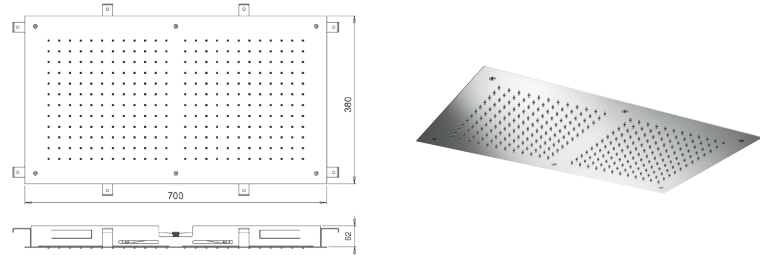

D-RAIN380R rainshower; D-DMT hand shower; MT12-UP + MT2V-AP thermostatic controls in brushed copper.

D-RAIN500

500x500 mm square ceiling-mounted rainshower. Water fall in rain mode.

- 
Matt white
- 
Matt black
- 
Gunmetal
- 
Polished stainless steel
- 
Brushed stainless steel
- 
Polished gold
- 
Brushed gold
- 
Brushed copper

D-RAIN700

700x380 mm rectangular ceiling-mounted rainshower. Water fall in rain mode.

- 
Matt white
- 
Matt black
- 
Gunmetal
- 
Polished stainless steel
- 
Brushed stainless steel
- 
Polished gold
- 
Brushed gold
- 
Brushed copper

D-R2V700

700x380 mm rectangular ceiling-mounted rainshower. Two ways (double lateral waterfall and central rain).

- 
Matt white
- 
Matt black
- 
Gunmetal
- 
Polished stainless steel
- 
Brushed stainless steel
- 
Polished gold
- 
Brushed gold
- 
Brushed copper

D-RAIN380

380x380 mm square rainshower ceiling-mounted rainshower. Water fall in rain mode.

- 
Matt white
- 
Matt black
- 
Gunmetal
- 
Polished stainless steel
- 
Brushed stainless steel
- 
Polished gold
- 
Brushed gold
- 
Brushed copper