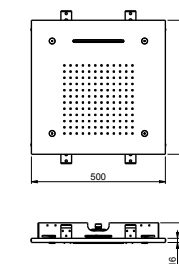

- Matt white
- Matt black
- Gunmetal
- Polished stainless steel
- Brushed stainless steel
- Polished gold
- Brushed gold
- Brushed copper

D-CR2V700

700x380mm ceiling-mounted rectangular chromotherapy shower. Two ways (double lateral waterfall and central rain) and hidden light. Includes remote control.