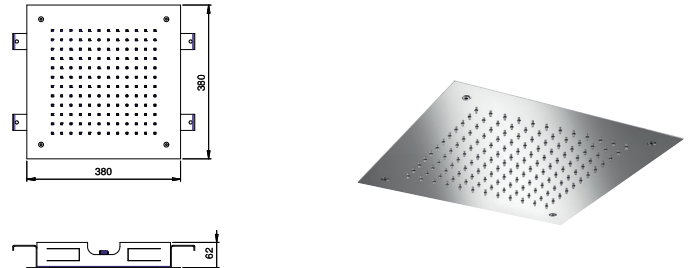

D-RAIN700

700x380 mm rectangular ceiling-mounted rainshower. Water fall in rain mode.

- 
Matt white
- 
Matt black
- 
Gunmetal
- 
Polished stainless steel
- 
Brushed stainless steel
- 
Polished gold
- 
Brushed gold
- 
Brushed copper

D-R2V700

700x380 mm rectangular ceiling-mounted rainshower. Two ways (double lateral waterfall and central rain).

- 
Matt white
- 
Matt black
- 
Gunmetal
- 
Polished stainless steel
- 
Brushed stainless steel
- 
Polished gold
- 
Brushed gold
- 
Brushed copper

D-RAIN380

380x380 mm square rainshower ceiling-mounted rainshower. Water fall in rain mode.

- 
Matt white
- 
Matt black
- 
Gunmetal
- 
Polished stainless steel
- 
Brushed stainless steel
- 
Polished gold
- 
Brushed gold
- 
Brushed copper

D-RAIN900

900x500 mm rectangular ceiling-mounted rainshower. Water fall in rain mode.

- 
Matt white
- 
Matt black
- 
Gunmetal
- 
Polished stainless steel
- 
Brushed stainless steel
- 
Polished gold
- 
Brushed gold
- 
Brushed copper