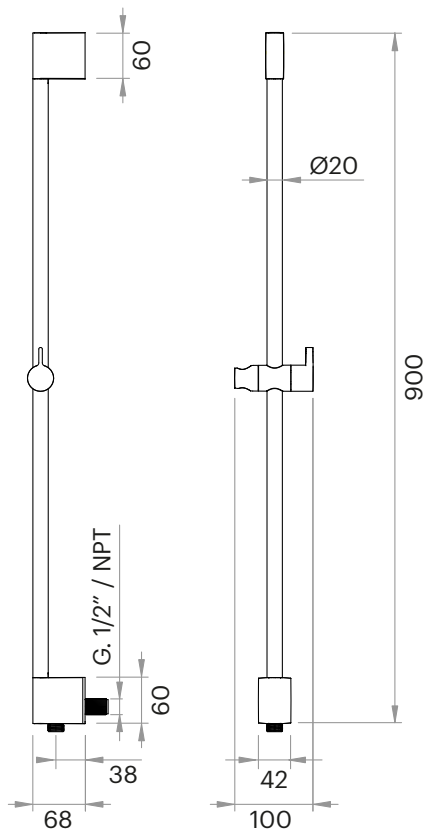

AVAILABLE FINISHES

Chrome

Brushed
nickel

Matt
black

Matt
white

Polished
gold

Brushed
copper

Brushed
gold

Gunmetal