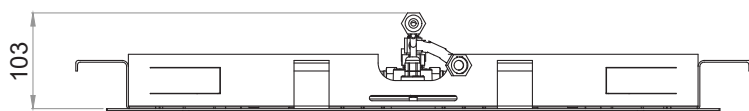

D-CR2V700

Cromoterapia

DESCRIPCIÓN

Rainshower rectangular para cromoterapia de 700x380 mm enrasado a techo. Con sistema de 2 vías: lluvia central y doble cascada.

Incluye mando de control a distancia y luz oculta.

700x380 mm ceiling-mounted rectangular chromotherapy rainshower.
2-way system: central rain and double cascade.

Includes remote control and hidden light.

Made of stainless steel AISI 304.

FLOW RATES

FLOW REDUCERS AVAILABLE