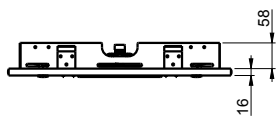

CAUDALES

D-CR3V500

Chromotherapy

DESCRIPTION

Square rainshower of 500x500 mm flush to the ceiling with chromotherapy. Three ways (a waterfall, spray and rain) and indirect light. Includes remote control.

Made of stainless steel AISI 304.

Gunmetal

CONTROL CHARACTERISTICS

Dimensions:

H: 120 mm

Wd: 58 mm

D: 15 mm

Isolation: IP67

Batteries: 2 AAA 1,5 V batteries.

FLOW RATES

D-CR3V500

Cromoterapia

DESCRIZIONE

Soffione doccia quadrato 500x500 mm filo soffitto con cromoterapia. Tre vie (cascata, spray e pioggia) e luce indiretta. Include telecomando.

Realizzato in acciaio inossidabile AISI 304.