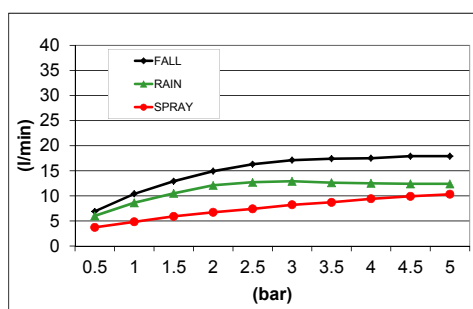

DÉBITS

CARACTÉRISTIQUES DE CONTRÔLE

Dimensions:

H: 120 mm

Wd: 58 mm

D: 15 mm

Isolation: IP67

Batteries: 2 AAA 1,5 V batteries.