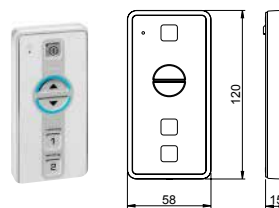

CAUDALES

D-CR3V500

Chromotherapy

DESCRIPTION

Square rainshower of 500x500 mm flush to the ceiling with chromotherapy. Three ways (a waterfall, spray and rain) and indirect light. Includes remote control.

Made of stainless steel AISI 304.

Gunmetal

CONTROL CHARACTERISTICS

Dimensions:

H: 120 mm

Wd: 58 mm

D: 15 mm

Isolation: IP67

Batteries: 2 AAA 1,5 V batteries.

FLOW RATES

D-CR3V500

Cromoterapia

DESCRIZIONE

Soffione doccia quadrato 500x500 mm filo soffitto con cromoterapia. Tre vie (cascata, spray e pioggia) e luce indiretta. Include telecomando.

Realizzato in acciaio inossidabile AISI 304.

Gunmetal

PORTATE

CARATTERISTICHE DI CONTROLLO

Dimensioni:

Al: 120 mm

La: 58 mm

Pr: 15 mm

Isolamento: IP67