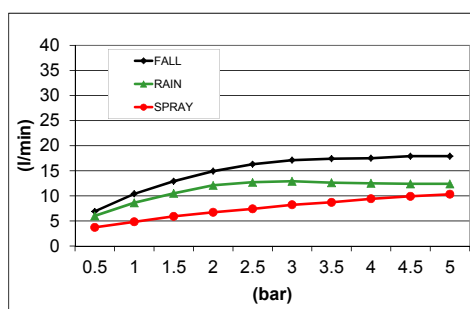

D-CR3V500

Cromoterapia

DESCRIPCIÓN

Rainshower cuadrado de 500x500 mm enrasado a techo con cromoterapia. Tres vías (una cascada, spray y lluvia) y luz indirecta. Incluye mando de control a distancia.

Fabricado en acero inoxidable AISI 304.

CAUDALES

D-CR3V500

Chromotherapy

DESCRIPTION

Square rainshower of 500x500 mm flush to the ceiling with chromotherapy. Three ways (a waterfall, spray and rain) and indirect light. Includes remote control.

Made of stainless steel AISI 304.

Gunmetal

CONTROL CHARACTERISTICS

Dimensions:

H: 120 mm

Wd: 58 mm

D: 15 mm

Isolation: IP67

Batteries: 2 AAA 1,5 V batteries.

FLOW RATES

D-CR3V500

Cromoterapia

DESCRIZIONE

Soffione doccia quadrato 500x500 mm filo soffitto con cromoterapia. Tre vie (cascata, spray e pioggia) e luce indiretta. Include telecomando.

Realizzato in acciaio inossidabile AISI 304.