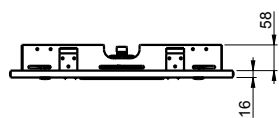

Gunmetal

CARACTERÍSTICAS MANDO

Dimensiones:

Al: 120 mm

An: 58 mm

Pr: 15 mm

Aislamiento: IP67

Baterías: 2 baterías AAA de 1,5V.

CAUDALES

D-CR3V500

Chromotherapy

DESCRIPTION

Square rainshower of 500x500 mm flush to the ceiling with chromotherapy. Three ways (a waterfall, spray and rain) and indirect light. Includes remote control.

Made of stainless steel AISI 304.

Gunmetal

CONTROL CHARACTERISTICS

Dimensions:

H: 120 mm

Wd: 58 mm

D: 15 mm

Isolation: IP67

Batteries: 2 AAA 1,5 V batteries.

Cuivre brossé

Gunmetal

DÉBITS

CARACTÉRISTIQUES DE CONTRÔLE

Dimensions:

H: 120 mm

Wd: 58 mm

D: 15 mm