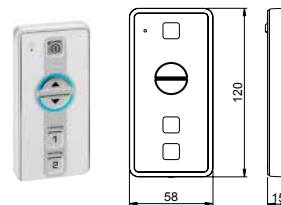

D-CR3V500

Cromoterapia

DESCRIPCIÓN

Rainshower cuadrado de 500x500 mm enrasado a techo con cromoterapia. Tres vías (una cascada, spray y lluvia) y luz indirecta. Incluye mando de control a distancia.

Fabricado en acero inoxidable AISI 304.

CAUDALES

D-CR3V500

Chromotherapy

DESCRIPTION

Square rainshower of 500x500 mm flush to the ceiling with chromotherapy. Three ways (a waterfall, spray and rain) and indirect light. Includes remote control.

Made of stainless steel AISI 304.

Gunmetal

CONTROL CHARACTERISTICS

Dimensions:

H: 120 mm

Wd: 58 mm

D: 15 mm

Isolation: IP67

Batteries: 2 AAA 1,5 V batteries.

FLOW RATES

D-CR3V500

Cromoterapia

DESCRIZIONE

Soffione doccia quadrato 500x500 mm filo soffitto con cromoterapia. Tre vie (cascata, spray e pioggia) e luce indiretta. Include telecomando.

Realizzato in acciaio inossidabile AISI 304.