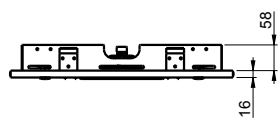

CAUDALES

D-CR3V500

Chromotherapy

DESCRIPTION

Square rainshower of 500x500 mm flush to the ceiling with chromotherapy. Three ways (a waterfall, spray and rain) and indirect light. Includes remote control.

Made of stainless steel AISI 304.

Gunmetal

CONTROL CHARACTERISTICS

Dimensions:

H: 120 mm

Wd: 58 mm

D: 15 mm

Isolation: IP67

Batteries: 2 AAA 1,5 V batteries.

FLOW RATES

D-CR3V500

Cromoterapia

DESCRIZIONE

Soffione doccia quadrato 500x500 mm filo soffitto con cromoterapia. Tre vie (cascata, spray e pioggia) e luce indiretta. Include telecomando.

Realizzato in acciaio inossidabile AISI 304.

Gunmetal

PORTATE

CARATTERISTICHE DI CONTROLLO

Dimensioni:

Al: 120 mm

La: 58 mm

Pr: 15 mm

Isolamento: IP67