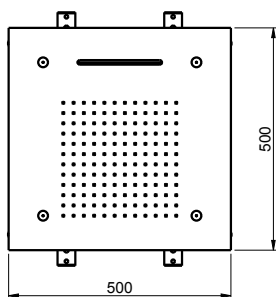

D-CR3V500

Cromoterapia

DESCRIPCIÓN

Rainshower cuadrado de 500x500 mm enrasado a techo con cromoterapia. Tres vías (una cascada, spray y lluvia) y luz indirecta. Incluye mando de control a distancia.

Fabricado en acero inoxidable AISI 304.

CAUDALES

D-CR3V500

Chromotherapy

DESCRIPTION

Square rainshower of 500x500 mm flush to the ceiling with chromotherapy. Three ways (a waterfall, spray and rain) and indirect light. Includes remote control.

Made of stainless steel AISI 304.

Gunmetal

CONTROL CHARACTERISTICS

Dimensions:

H: 120 mm

Wd: 58 mm

D: 15 mm

Isolation: IP67

Batteries: 2 AAA 1,5 V batteries.

FLOW RATES

D-CR3V500

Cromoterapia

DESCRIZIONE

Soffione doccia quadrato 500x500 mm filo soffitto con cromoterapia. Tre vie (cascata, spray e pioggia) e luce indiretta. Include telecomando.

Realizzato in acciaio inossidabile AISI 304.