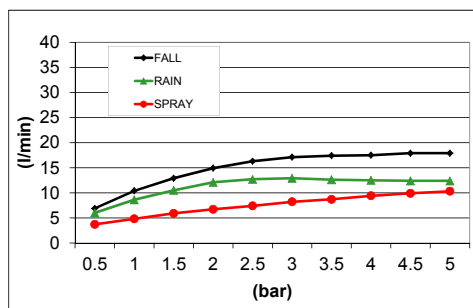

D-CR3V500

Cromoterapia

DESCRIZIONE

Soffione doccia quadrato 500x500 mm filo soffitto con cromoterapia. Tre vie (cascata, spray e pioggia) e luce indiretta. Include telecomando.

Realizzato in acciaio inossidabile AISI 304.

FINITURA DISPONIBILI

Acciaio
inox.
lucido

Acciaio
inox
spazzolato

Nero
opaco

Bianco
opaco

Oro
lucido

Oro
spazzolato

Rame
spazzolato

Gunmetal

PORTATE

CARATTERISTICHE DI CONTROLLO

Dimensioni:

Al: 120 mm

La: 58 mm

Pr: 15 mm

Isolamento: IP67

Batterie: 2 batterie AAA de 1,5V.