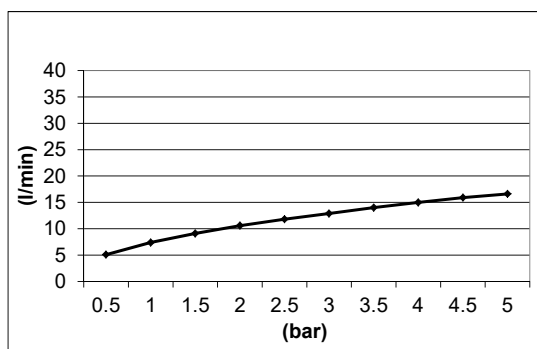

D-DMC

Duchas de mano

DESCRIPCIÓN

Ducha de mano cuadrada.
— Fabricado en latón.

DISPONIBLES REDUCTORES DE CAUDAL

6 l/m

BREEAM

*Disponibilidad de otros reductores a consultar.

AG 1 CONSUMO DE AGUA - REDUCTORES DE CAUDAL Y AIREADORES.

Nota técnica NT17

ACABADOS DISPONIBLES

Negro
mate

Blanco
mate

Oro
brillante

Oro
cepillado

Cromo

Níquel
cepillado

Gunmetal

Cobre
cepillado

CAUDALES