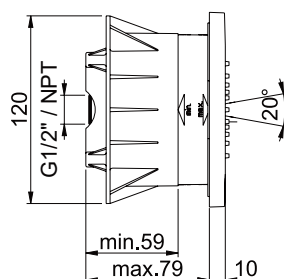

D-JPC

Jets

DESCRIPTION

Orientable square body jet of 125x125 mm.
— Made of brass.

FLOW RATES

FINISHES AVAILABLE

Matt black

Matt white

Polished gold

Brushed gold

Chrome

Brushed nickel

Gunmetal

Brushed copper