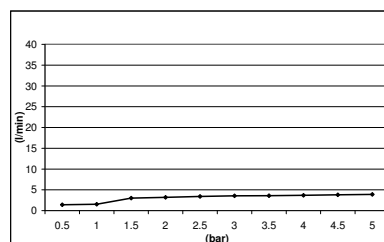

Orientable rectangular body jet of Ø130 mm.
— Made of ABS

FLOW RATES

FINISHES AVAILABLE

Matt black

Matt white

Polished gold

Brushed gold

Chrome