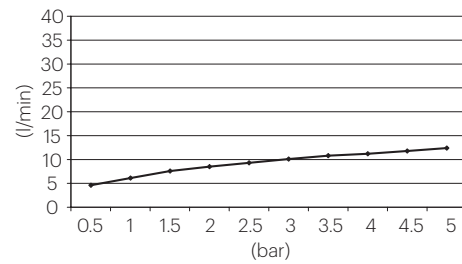

## DESCRIPTION

- Circular shower head of 200x200 mm.
- Wall or ceiling installation.
- Water fall rain mode.
- 30° steerable swivel ball.

Made of brass.

## FLOW RATES