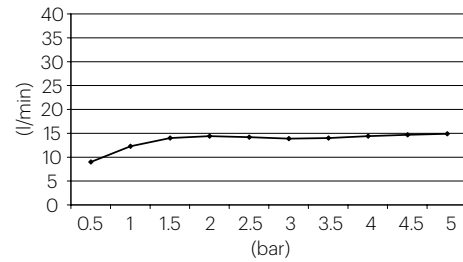

## DESCRIPTION

- Circular shower head of 400x400 mm.
- Wall or ceiling installation.
- Water fall rain mode.
- 30° steerable swivel ball.

Made of 304 stainless steel.

## FLOW RATES