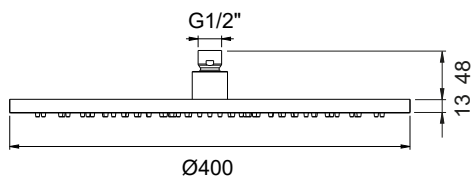

D-R400

Pommeaux de douche

DESCRIPTION

- Pomme de douche ronde de 400x400 mm.
- Installation au mur ou au plafond.
- Chute d'eau en mode pluie.
- Pivotante à 30°.

Fabriqué en acier inoxydable 304.