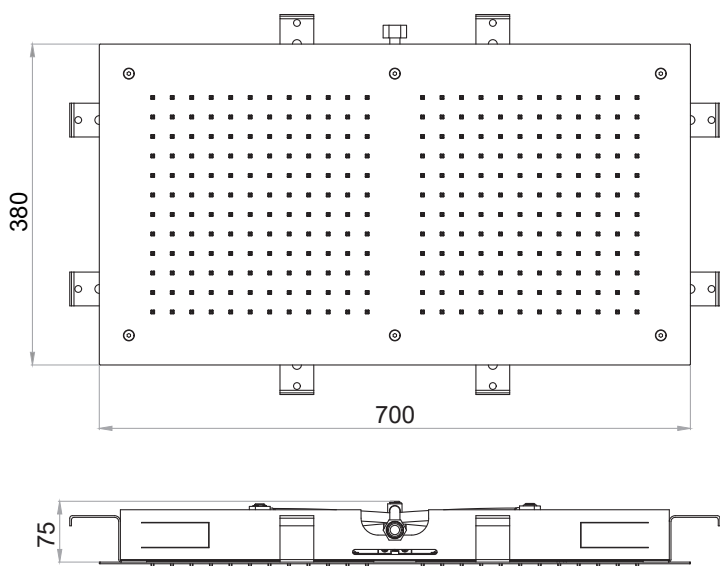

D-RAIN700

Pommeaux de douche

DESCRIPTION

Pomme de douche rectangulaire
700x700 mm au ras du plafond.

Fabriquée en acier inoxydable AISI 304.