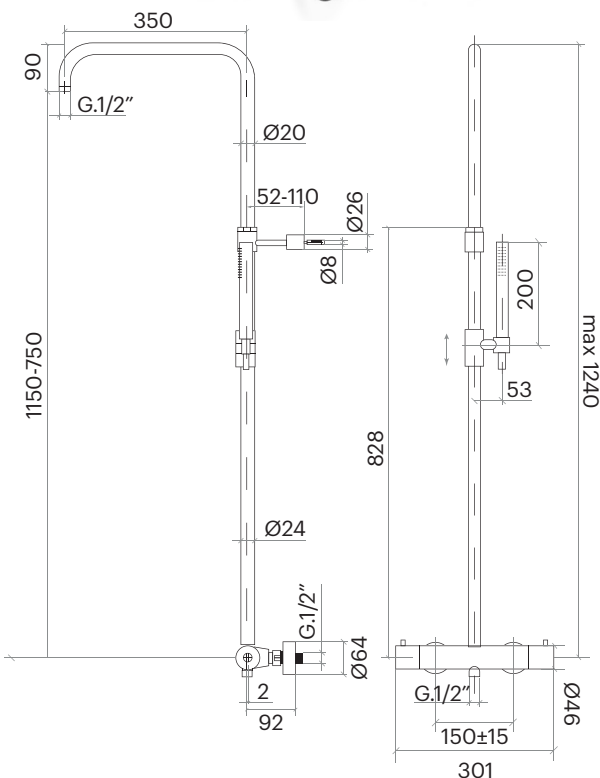

AVAILABLE FINISHES

HOSE FINISHES

Chrome	Metal chrome
Matt black	Black PVC
Matt white	White PVC
Brushed copper	Metal copper
Brushed gold	Metal gold
Brushed nickel	Metal chrome
Natural brass	Natural brass