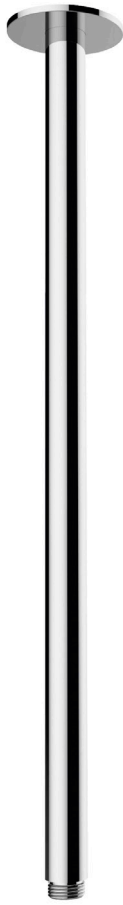

D-ST50

Support douchette