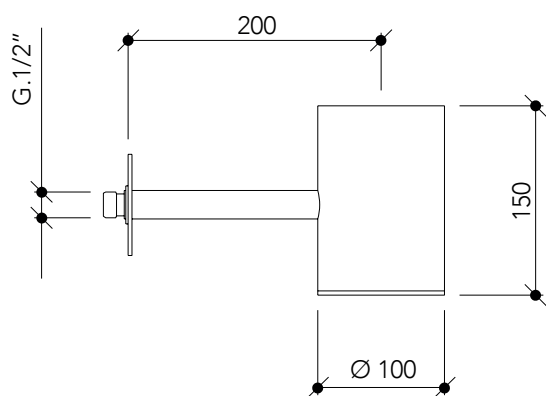

D-T200P

Showers

DESCRIPTION

150 mm cylindrical shower head with $\varnothing$ 100 mm.
Wall installation.
—Made of brass.
— 30° steerable swivel ball.

FLOW RATES

3.0 bar   27,3 l/min

FINISHES AVAILABLE

Matt
black

Matt
white

Brushed
nickel

Brushed
gold

Brushed
copper

Chrome