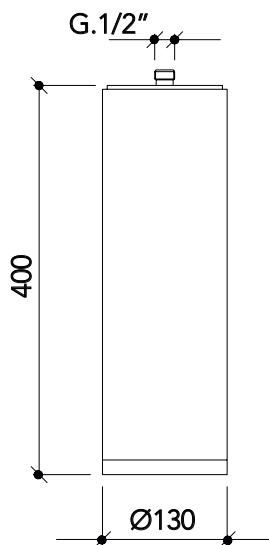

D-T400LUZ

Showers

DESCRIPTION

400 mm cylindrical shower with light. Ceiling installation.

Made of brass.

FLOW RATES

3.0 bar   27,3 l/min

FINISHES AVAILABLE

Matt
black

Matt
white

Brushed
nickel

Brushed
gold

Brushed
copper

Chrome