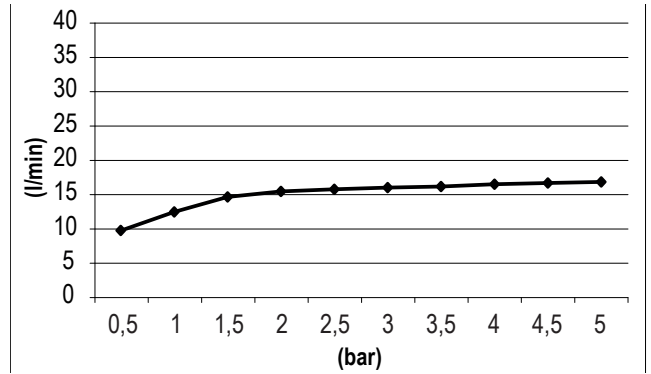

D-WFC

Jets

DESCRIPTION

Waterfall type rectangular shower head of 346x80 mm.
— Made of stainless steel AISI 316 and AISI 304.

FLOW RATE

FINISHES AVAILABLE

Stainless steel AISI 316

Brushed stainless steel

Brushed gold

Brushed copper

Gunmetal

Stainless steel AISI 304

Polished stainless steel

Matt white

Matt black

Polished gold