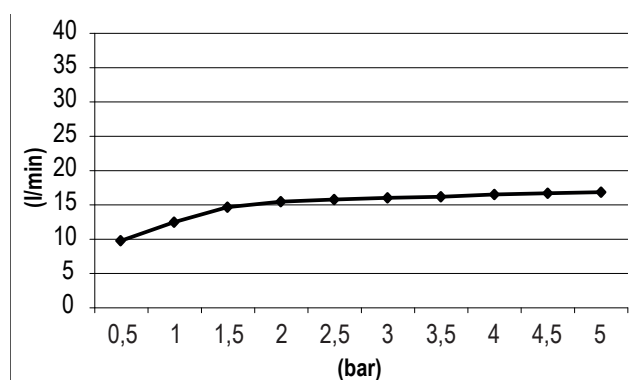

PORTATE

FINITURA DISPONIBILI

Acciaio inossidabile AISI 316

Acciaio
inoss.
spazzolato

Oro
spazzolato

Rame
spazzolato

Gunmetal

Acciaio inossidabile AISI 304

Acciaio
inoss.
lucido

Bianco
opaco

Nero
opaco

Oro
lucido