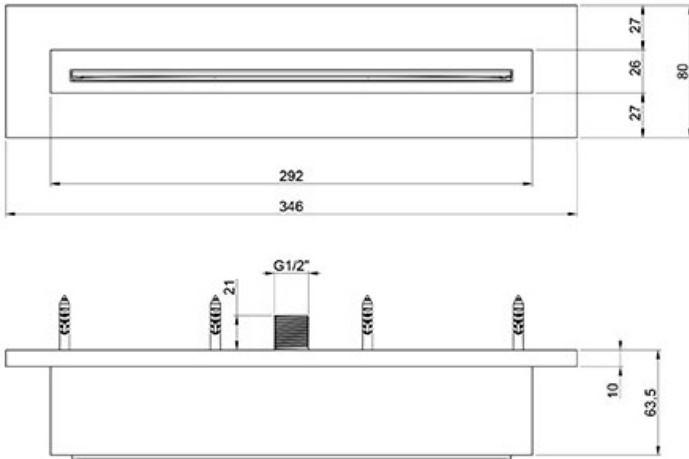

Stainless steel AISI 304

Polished stainless steel

Matt white

Matt black

Polished gold