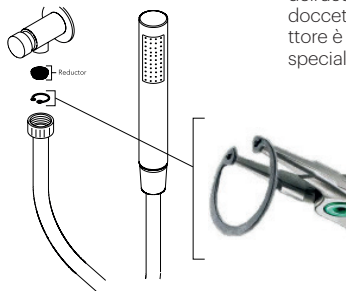

Il riduttore si trova nell'ingresso dell'acqua del flessibile della doccetta. Per smontare il riduttore è necessaria una chiave speciale.

DISPONIBILITÀ FLESSIBILI SECONDO FINITURE

Cromo	Cromo metallico
Nero opaco	PVC Nero
Bianco opaco	PVC Bianco
Nichel spazzolato	Cromo metallico

DESCRIZIONE

Doccetta a muro, modello Round con miscelatore monocomando 1.

Realizzato in ottone.

COMPONENTI

- Cartuccia in ceramica.
- Filettatura di corpo a incasso 1/2".

PORTATE

3.0 bar   14,6 l/min

DISPONIBILI RIDUTTORI DI PORTATA

9 l/min e 6 l/min   **BREEM**

*Verifica la disponibilità di altri riduttori.

AG 1 CONSUMO DI ACQUA - RIDUTTORI DI PORTATA E AERATORI. Nota técnica NT17

FINITURA DISPONIBILI