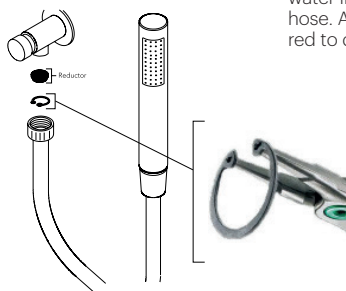

Cromo	Cromo metálico
Negro mate	PVC Negro
Blanco mate	PVC Blanco
Níquel cepillado	Cromo metálico

DESCRIPCIÓN

Ducha de mano a pared, modelo Round con mezclador monomando 1.

Fabricada en latón.

COMPONENTES

- Cartucho cerámico.
- Rosca de cuerpo empotrado 1/2".

Wall-mounted hand shower, Round model with single-lever mixer 1.

Made of brass.

COMPONENTS

- Ceramic cartridge.
- 1/2" recessed body thread.

FLOW RATES

3.0 bar 14,6 l/min

FLOW REDUCERS AVAILABLE

9 l/min and 6 l/min **BREEM[®]**

*Check availability of other reducers.

AG 1 WATER CONSUMPTION - REDUCERS FLOW AND AERATORS. Tech Note NT17

FINISHES AVAILABLE

Matt black

Matt white

Brushed nickel

Chrome

REDUCTOR POSITION

The reducer is located in the water inlet of the hand shower hose. A special wrench is required to disassemble the reducer.

AVAILABILITY OF SHOWER HOSES ACCORDING TO FINISHES

Chrome	Metal chrome
Matt black	Black PVC
Matt white	White PVC
Brushed nickel	Metal chrome