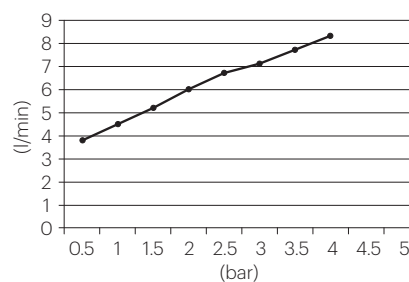

DÉBITS

BREEAM*

FINITIONS DISPONIBLES

Blanc
mat

Noir
mat

Acier inox.
brillant

Acier inox.
brossé

Couleur
RAL