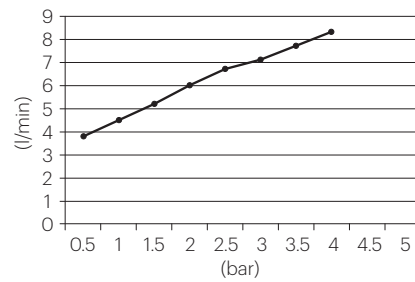

DEXTER 4B

Outdoor showers

DESCRIPTION

Outdoor shower 2.190 mm. and Ø50 mm with hand shower (1.500 mm. hose) and swivel shower head. Cold and hot water.

Made of AISI 316L stainless steel.

FLOW RATES

BREEAM*

AVAILABLE FINISHES