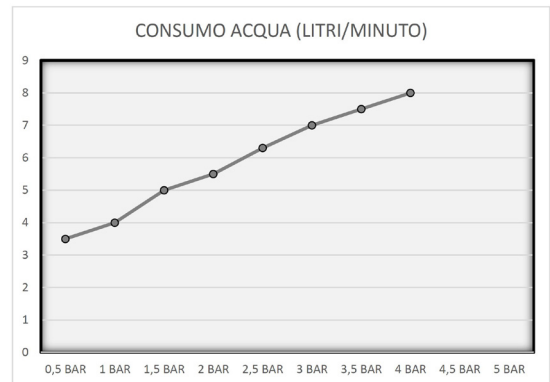

## DESCRIPTION

Outdoor shower 2325 mm and Ø50 mm.  
Cold or premixed water with timer,  
footwasher and swivel shower head.  
For cold or pre-mixed water.

Made of AISI 316L stainless steel.

## FLOW RATES