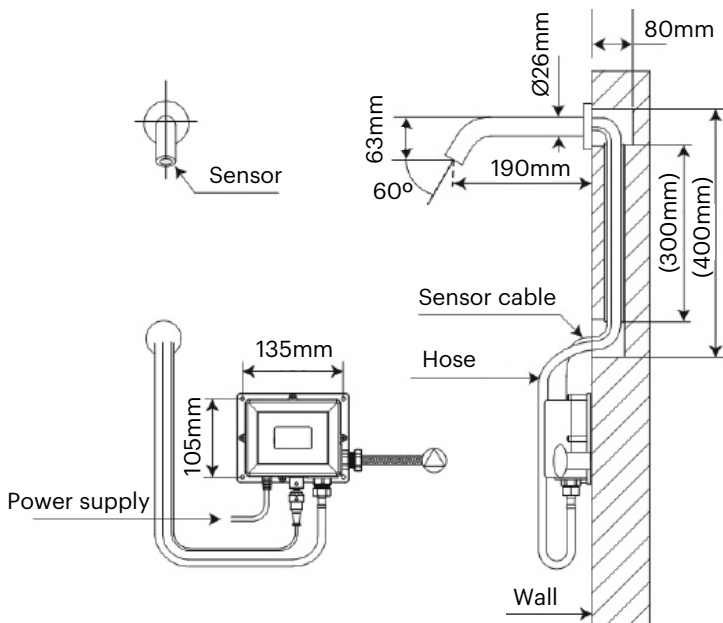

AVAILABLE FINISHES