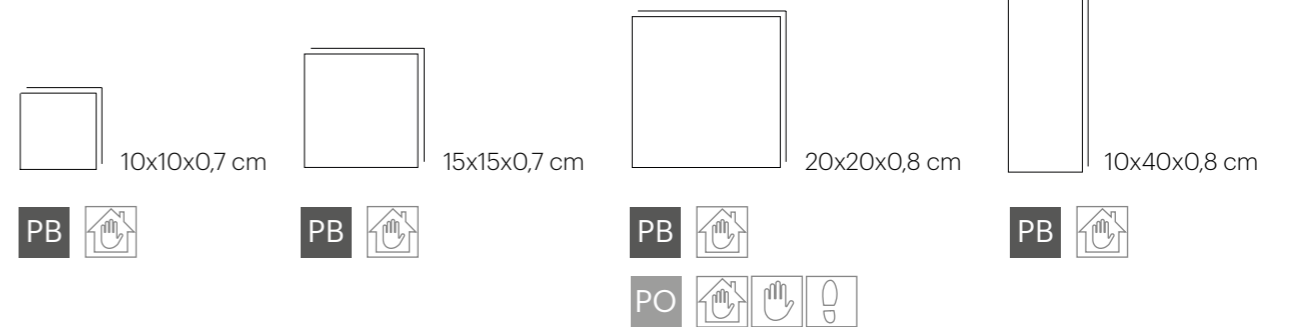

- **PB** White paste
- **PO** Porcelain
- Interior cladding
- External cladding
- Pavement