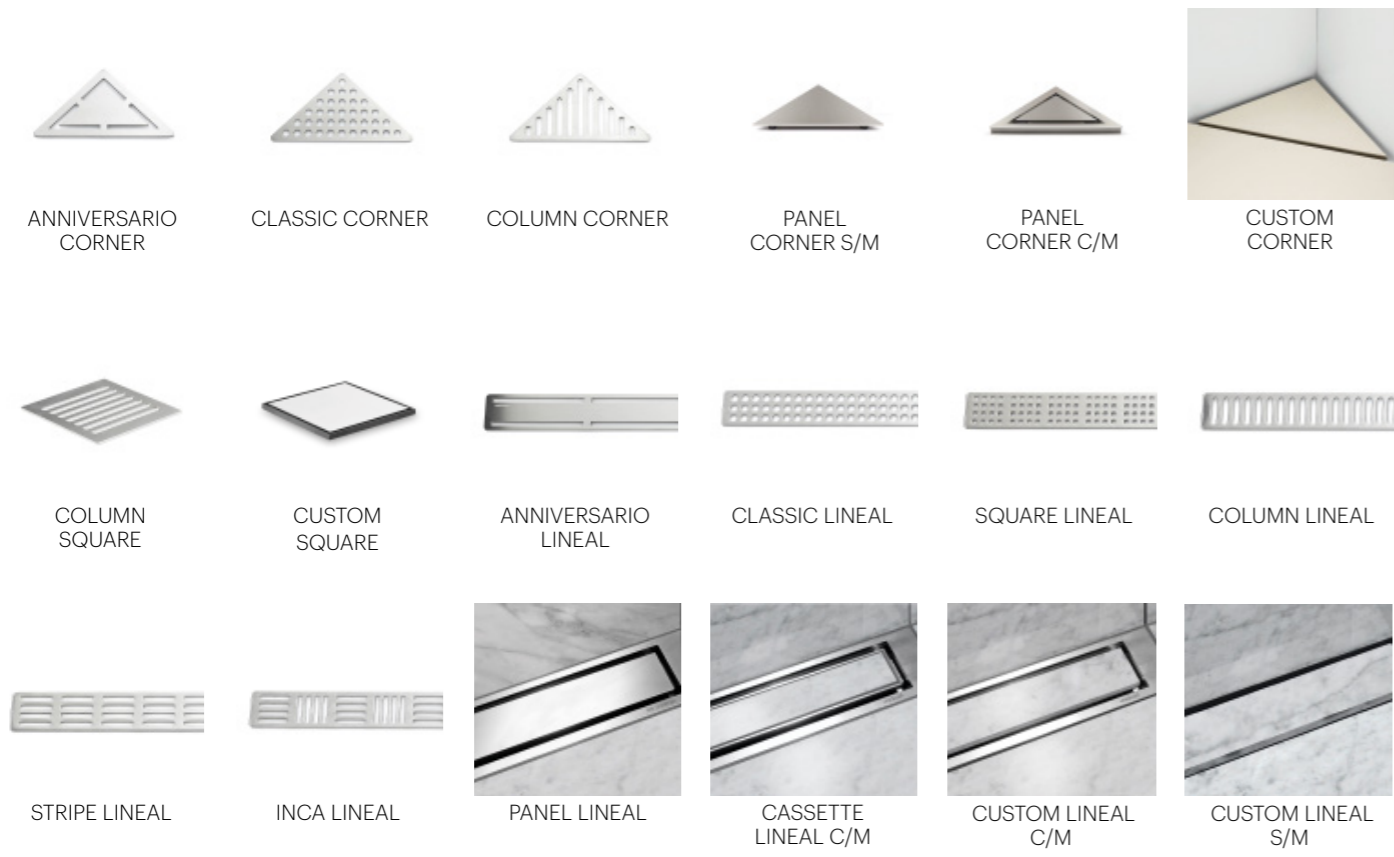

Anniversario Lineal drain in brushed stainless steel.