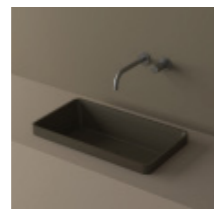

SEMI-RECESSED