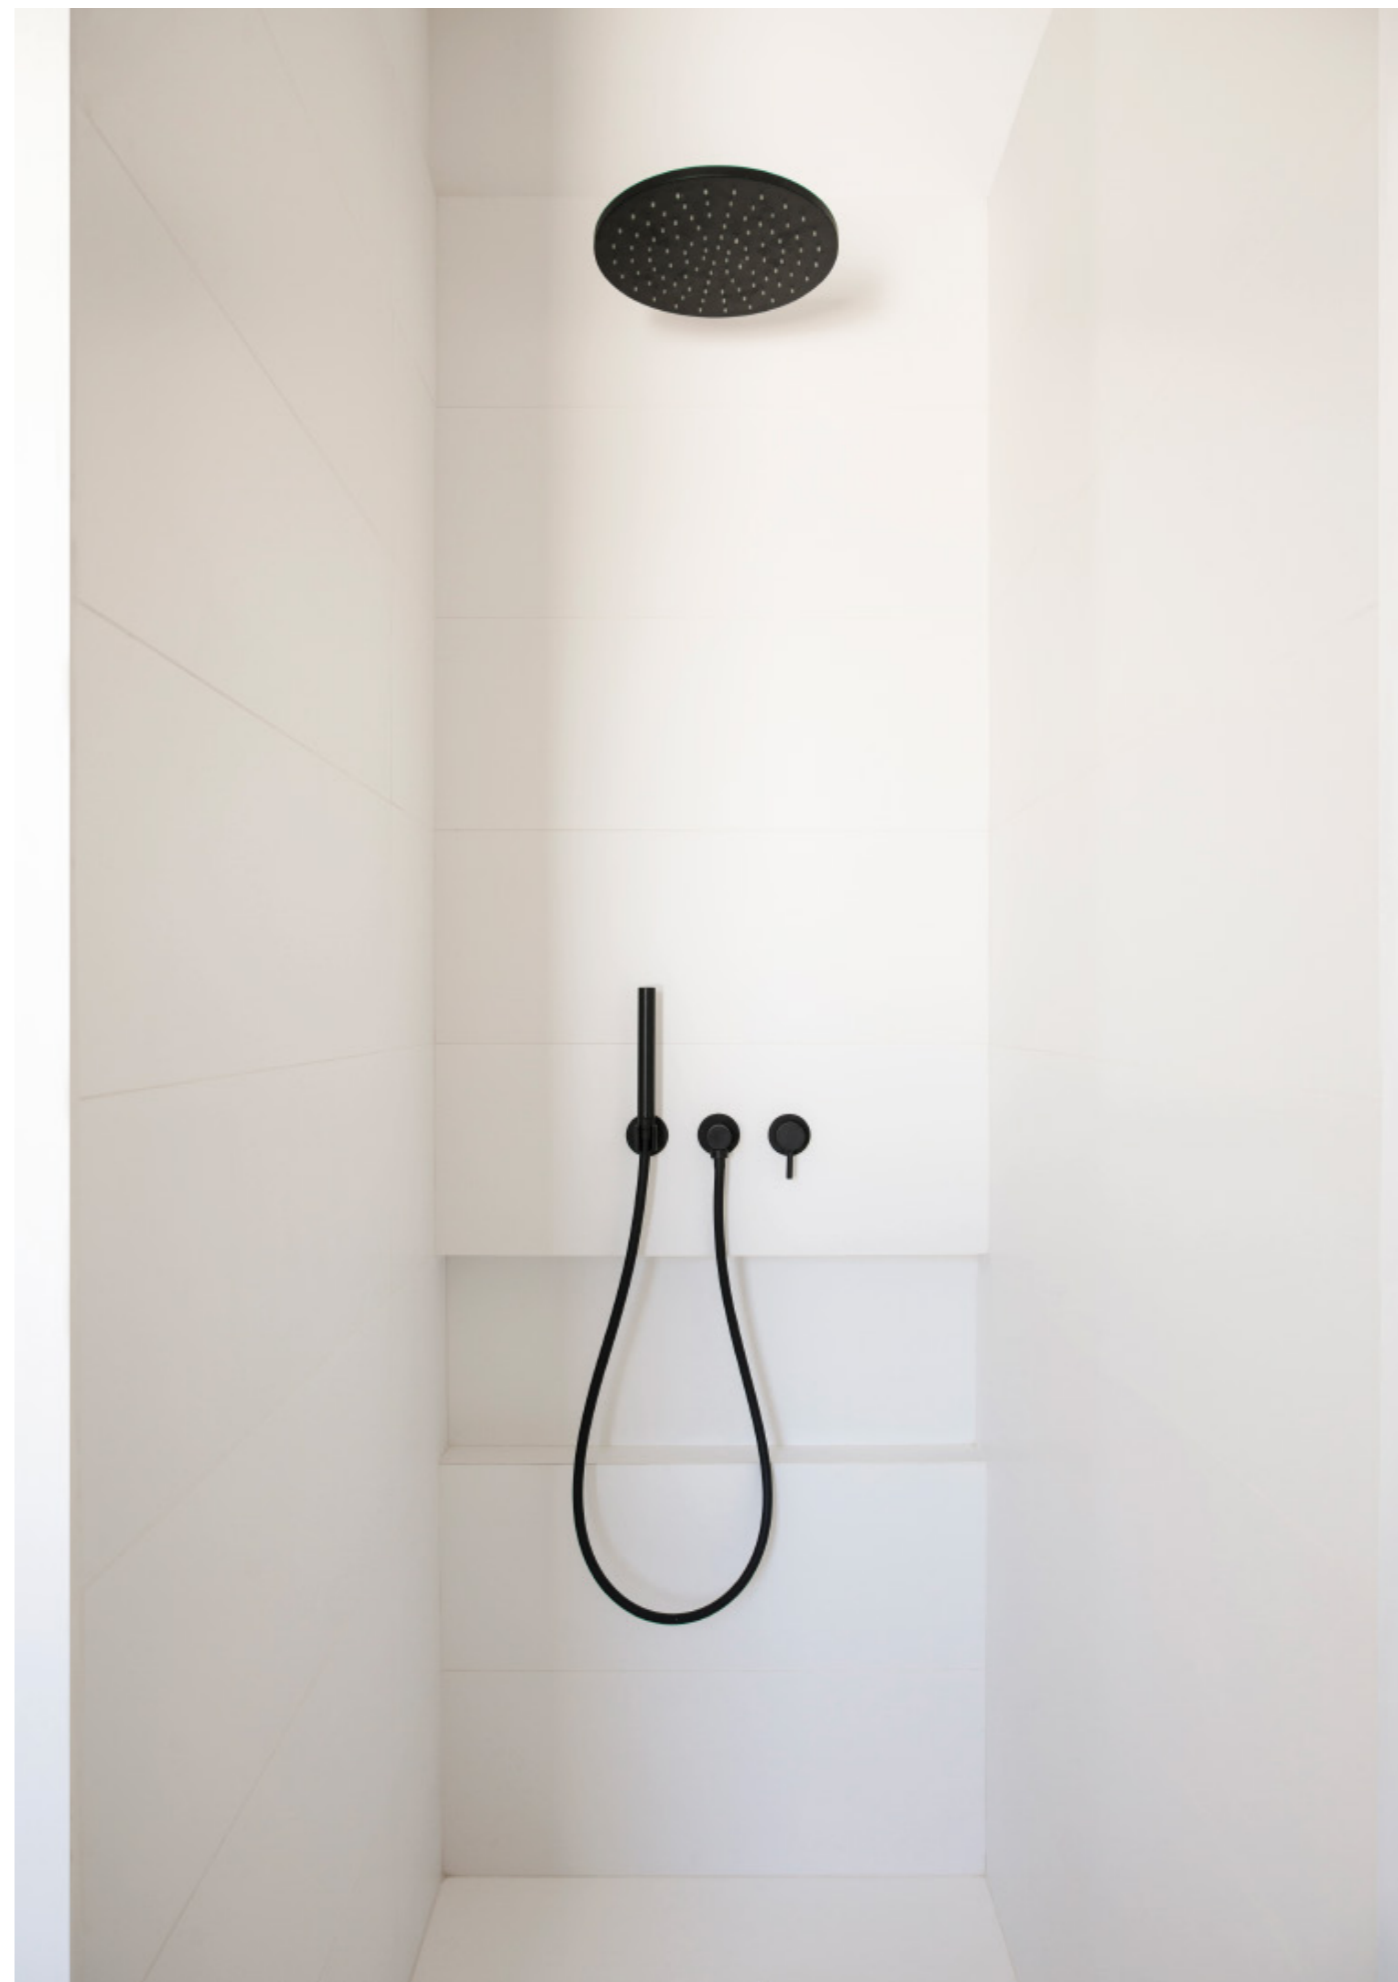

Lledoner XXXII; Studio: Minimal Studio; Year: 2019.
A-LP21 basin faucet; D-T200P shower head; DI1 hand shower; A-BP22 bathtub faucet in brushed copper.