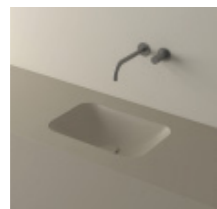

Solid Surface Basins

Our washbasins combine the qualities of high-tech material with a refined design and a wide range of customisation possibilities. Solid Surface offers a silky matt finish, with plain white being its most essential version. All washbasin models are customisable in colours from the RAL Classic palette, and some designs also come in a range of textures. Timeless style, quality and functionality combine to create elegant pieces that adapt to any project.

SANITARY

BASINS

123

RECESSED

FINISHES

TEXTURES