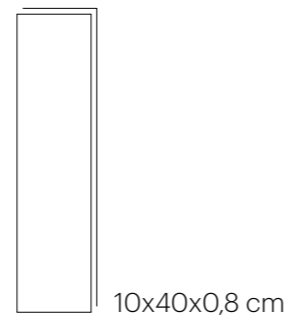

Wall tiles

Our machines allow us to make short runs and print small and large format tiles to create personalised murals with high resolution and colour intensity.

260x120x0,5 cm

PB White paste

PO Porcelain

Interior cladding

External cladding

Pavement