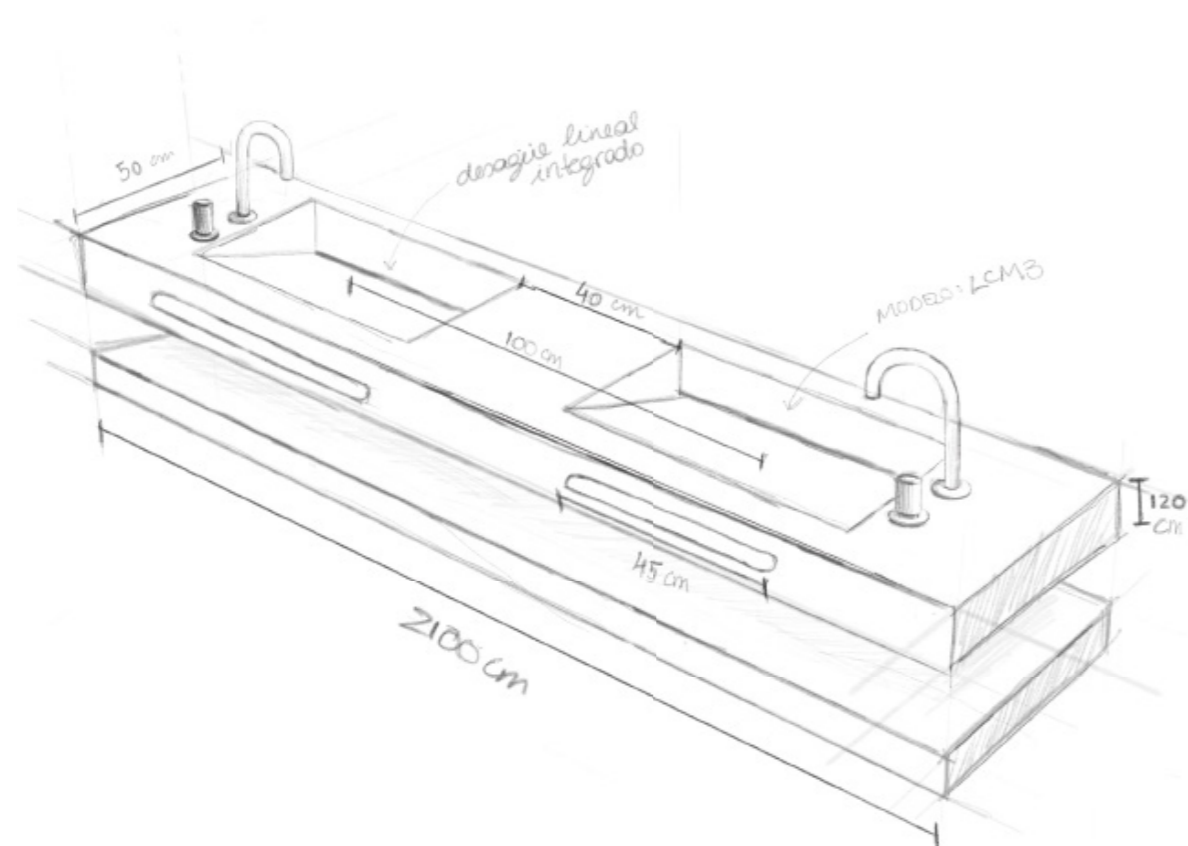

148

Solid Surface custom countertop

With Solid Surface we can customise the format and design of the countertop according to the dimensions and aesthetic and functional needs of each bathroom. In addition to being able to choose any colour from the RAL Classic system or matt white, we can also apply different textures to the surface: micro slate texture, slate texture and concrete texture.

149

FINISHES

TEXTURES