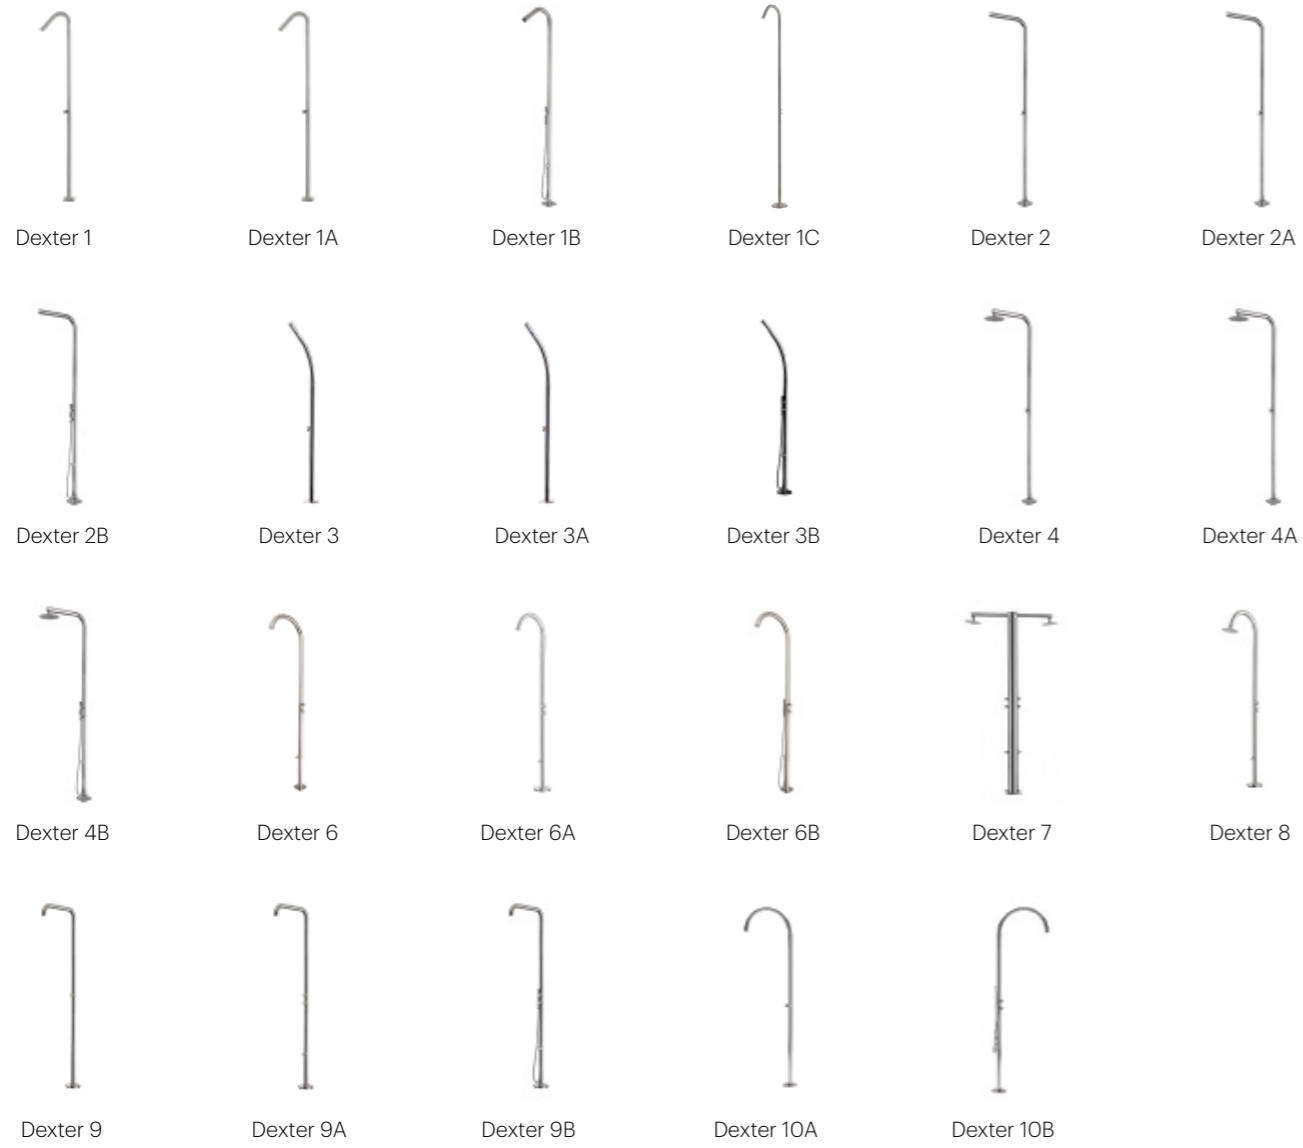

Outdoor showers

Our collection of outdoor faucets comes in six different models with varying shapes, characteristics and finishes. Their simple installation, their antifreeze system, their hot and cold water mixer or the pre-mixed water control make these showers an excellent option for outdoor spaces.