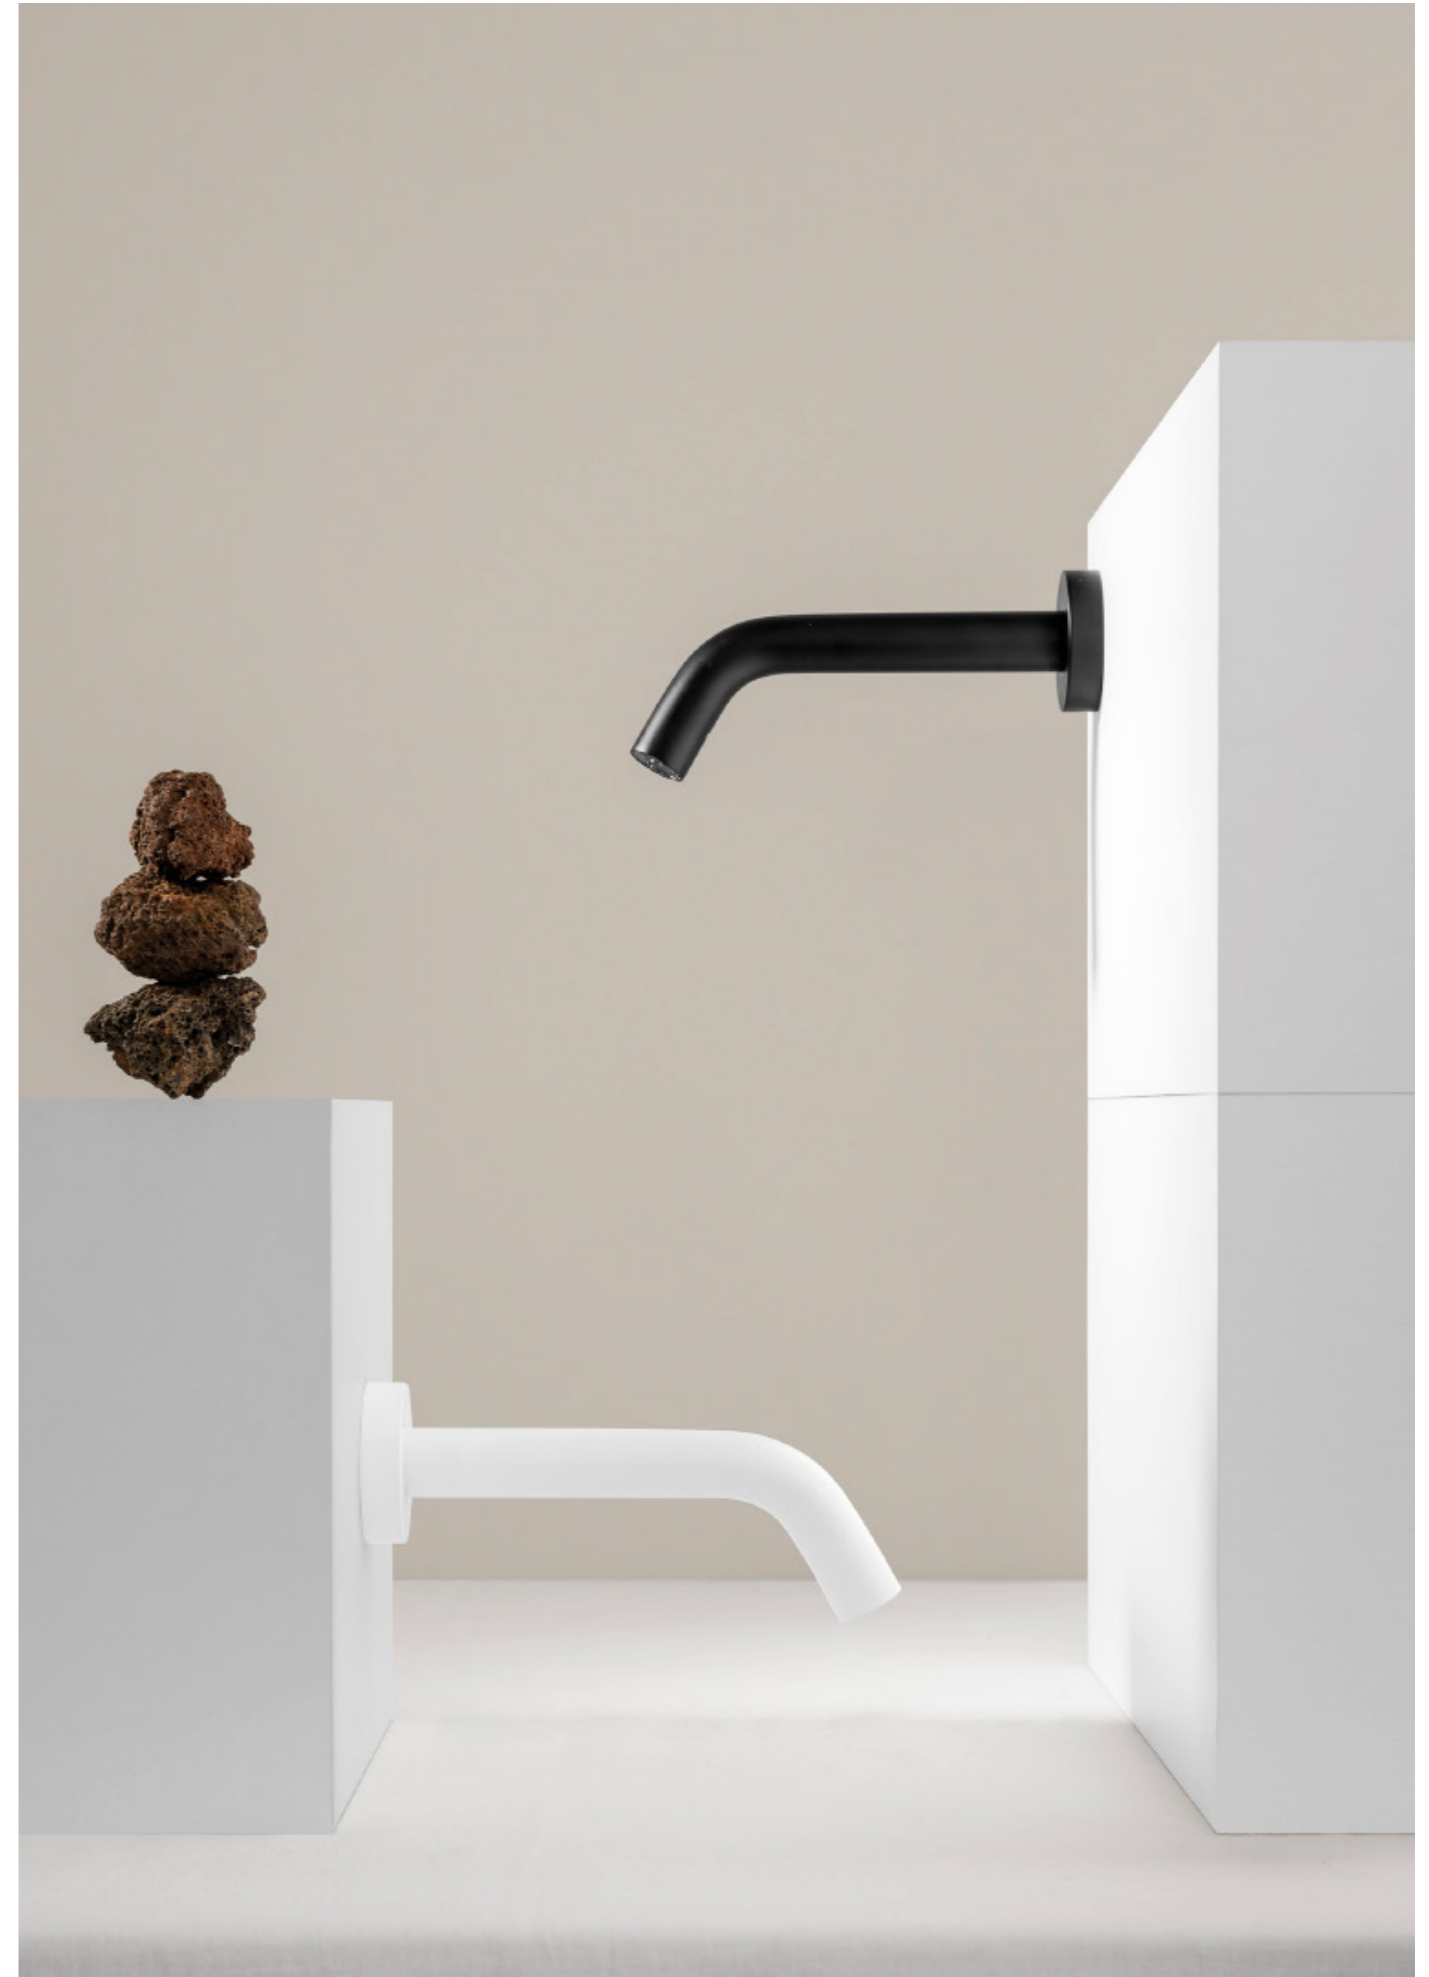

Salon Tinezzova; Studio: Laura Ortin Arquitectura; Year: 2021.
E-LE12 electronic faucet in brushed nickel.