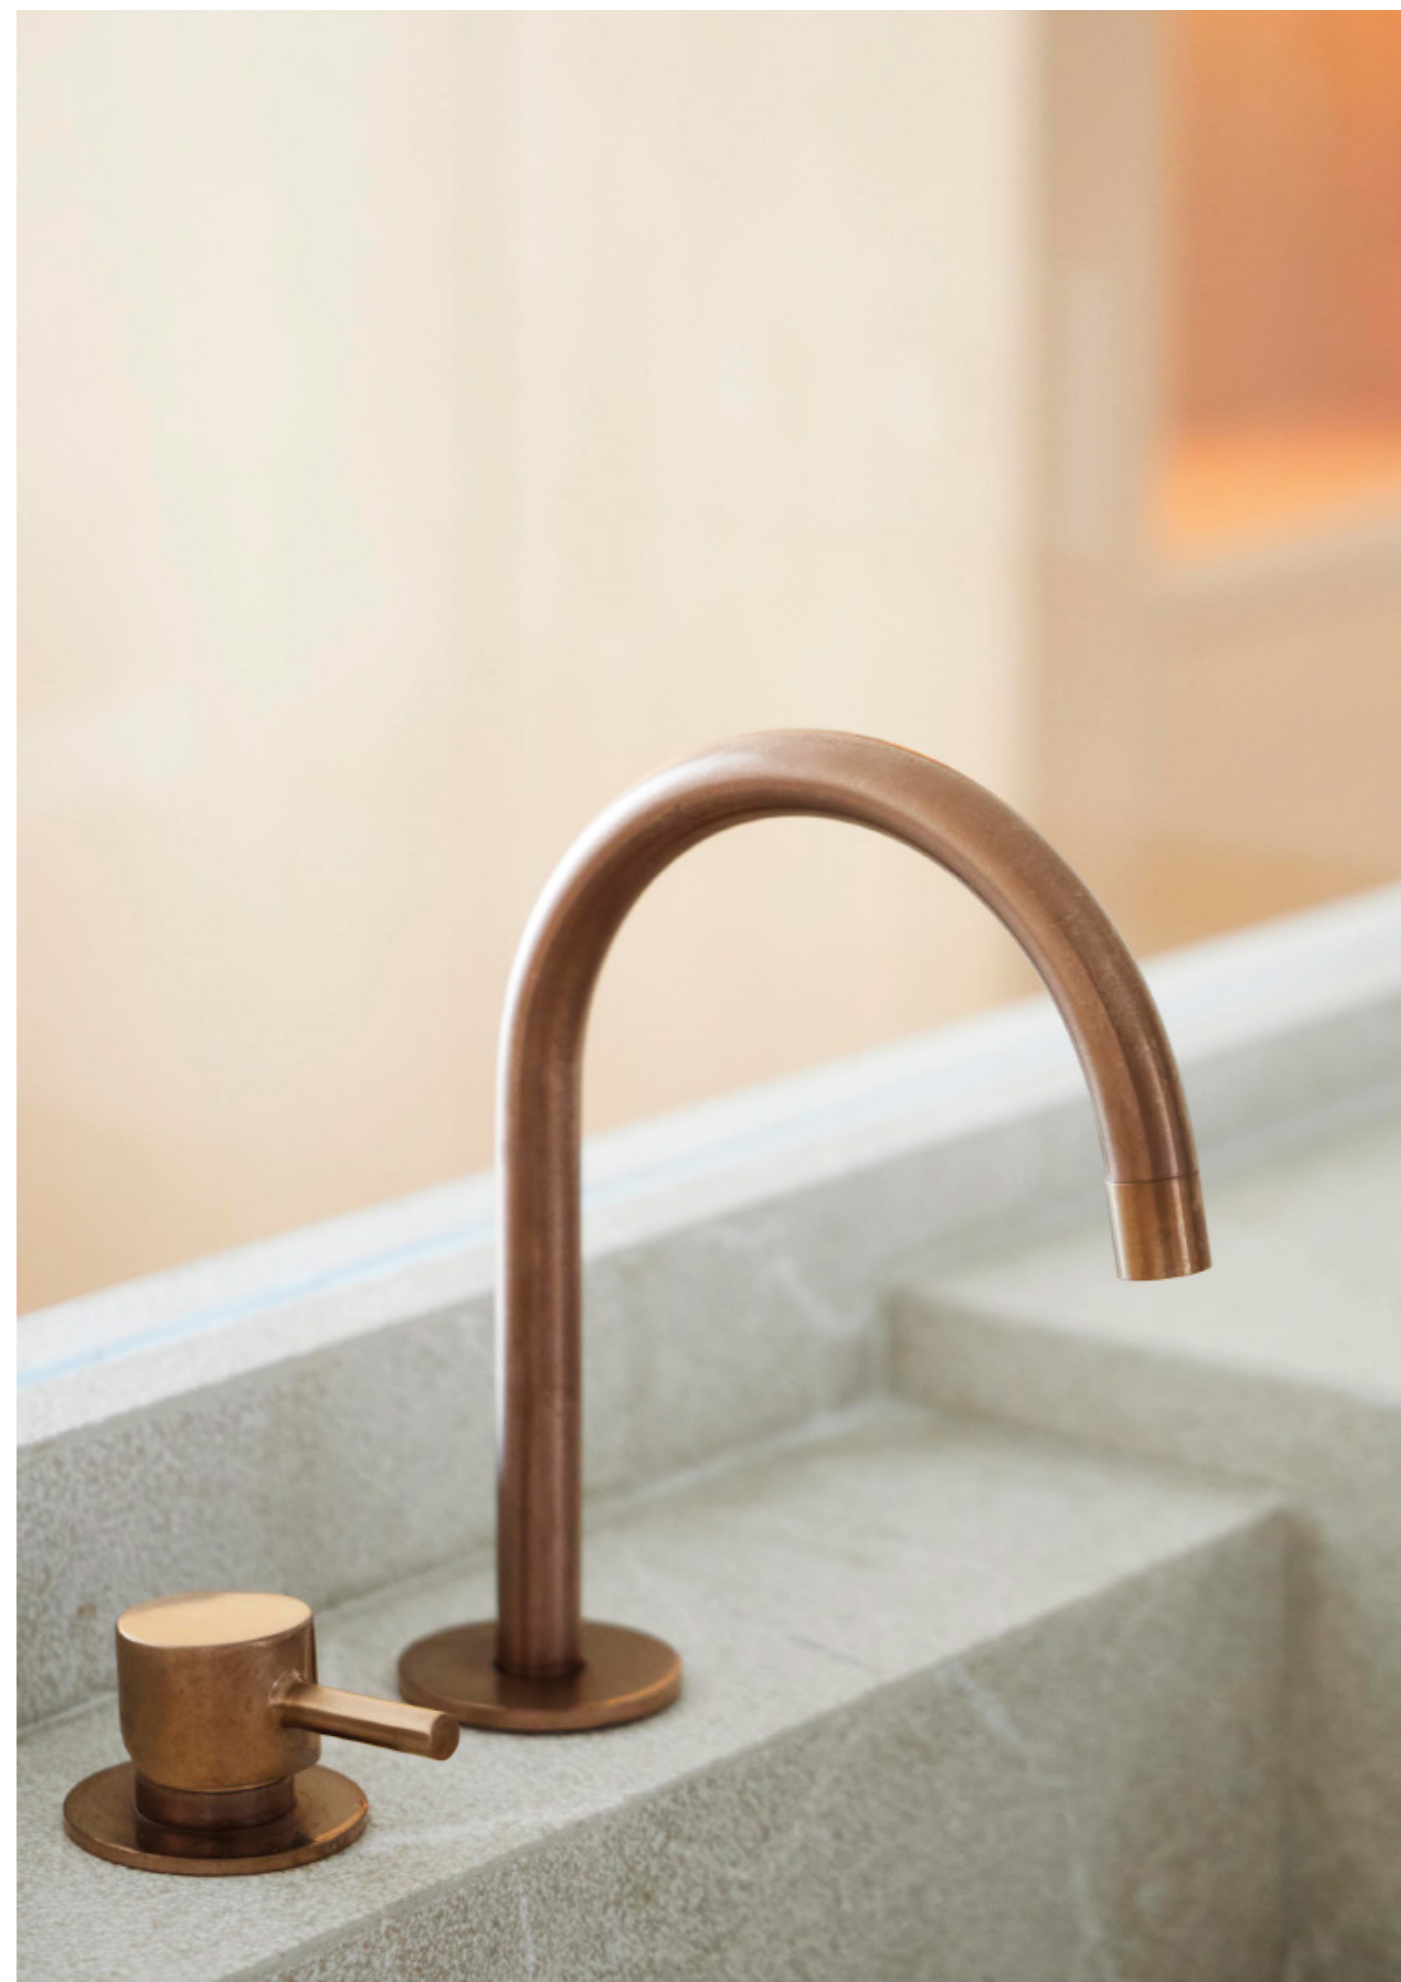

Casa CC; Studio:PlanteaEstudio; Photography: Claudio Coello; Year: 2021.
A-LP21 basin faucet in chrome; SIPHON and towel rail 1405002305 in matt white.