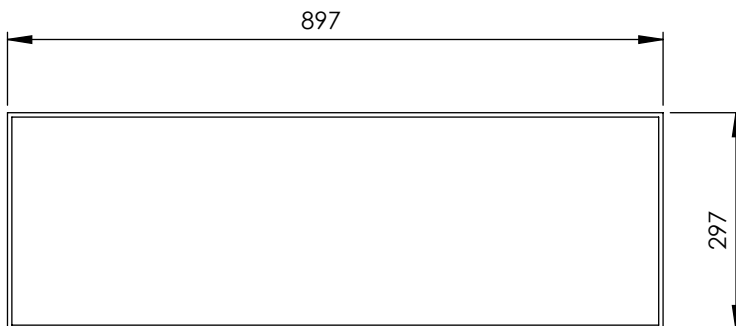

AVAILABLE FINISHES

Matt
white

Black
matt

RAL
Colour