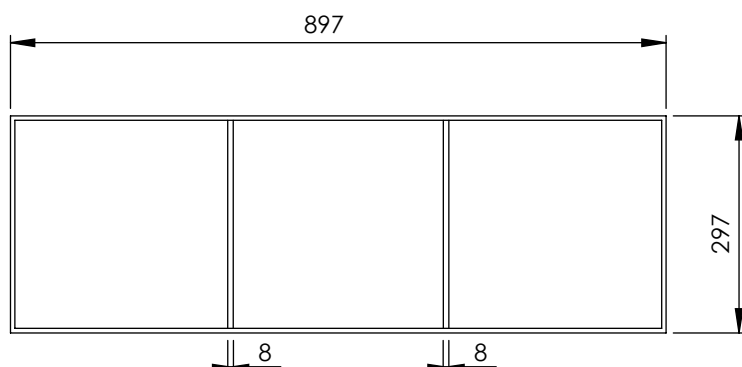

Dimensiones en mm.